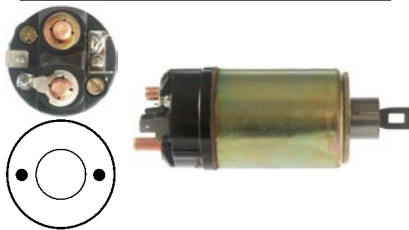

130294 Solenoid

Replacing: 9330141015, 9330141007, 0331302555, 0331302055, 0331302031, 0331302023

Servicing: 0001157001, 0001157002, 0001157005, 0001157007, 0001157008, 0001157011, 9000141010, 9000141013, 9000141015, 9000141017

12 V, OD 49.30, Coil bolt M8,

No./ terminals 4

Cap: Cargo 130479.