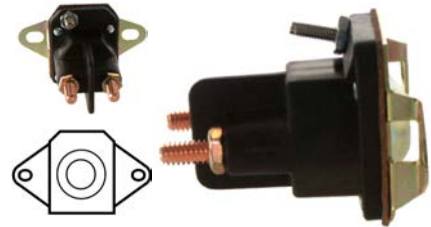

234070 Solenoid

12 V, Coil bolt 1/4"-20, No./ terminals 3
Same w/ 5/16" B+, Cargo 231526.