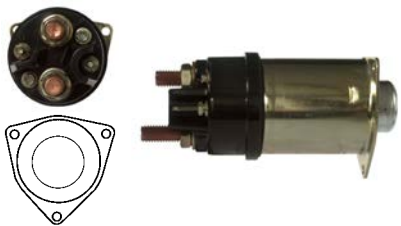

24 V, OD 68.85, Coil bolt 1/2" UNC, No./ terminals 4

Dummy terminal: 10-32. Jump start protection cap. Silver contacts. Cap: Cargo 232027.

231920 Solenoid

Replacing: d919a, 1115625

Servicing: 42MT, 10478937, 10478938, 10478939, 10478940, 10478941, 10478942, 10478943, 10478944, 10478946, 10478947, 10478948