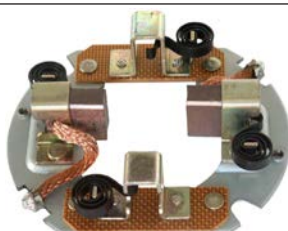

133334 Brush Gear

Replacing: 2130-4305
Servicing: S13-06A, S13-14, S13-18, S13-24, S13-27, S13-27A, S13-28, s13-31, S13-32, S13-32A, S13-55
12 V, OD 85.00, No./ brushes 2
w/ neg. brushes. Brush set: Cargo 140377.