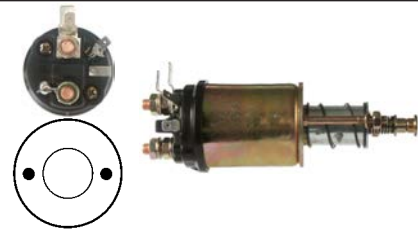

130855 Solenoid

Replacing: tob174, tob162, tob109,
SSL0001, 77892, 77058, 77034, 76996,
76902, 76897, 76892, 76891, 76885
Servicing: M45G, 063227413010,
063227415010, 063227416010,
063227419010, 063227421010,
063227425010, 063227460010,
063227468010
12 V, OD 53.80, Coil bolt M8,
No./ terminals 3
Cap: Cargo 131274.