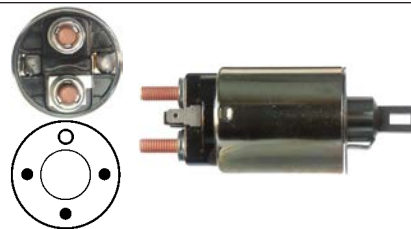

133052 Solenoid

Replacing: toj214
12 V, OD 51.45, Coil bolt M8,
No./ terminals 3
Cap: Cargo 133287.