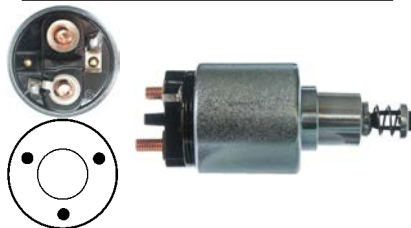

131793 Solenoid

Replacing: 0331303626, 0331303602,
0331303126, 0331303110, 0331303102,
0331303100, 0331303068, 0331303046
Servicing: 0001107015, 0001107044,
0001107066, 0001108011, 0001108018,
0001108024, 0001108031, 0001108042,
0001108050, 0001108054
12 V, OD 56.55, Coil bolt M8,
No./ terminals 3
Cap: Cargo 131315.