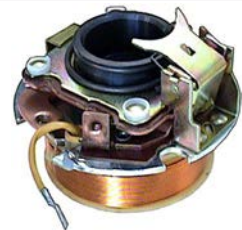

132594 Solenoid

Replacing: 6211-39

Servicing: 1320015, 1320023, 1320027, 1320028, 1320029, 1320045, 1320075, 1320092, 1320142, 1320161, 1320183, 1320502, 1320510

12 V, OD 98.40