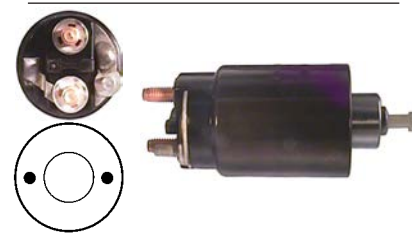

138496 Solenoid

Replacing: xs7u11390aa, xs6u11390aa,
SW5204, sw2507, sw2506, f78z11390aa,
f3rz11390b, f3rz11390a, e3rz11390a
Servicing: 1s4u11000aa, 6G9N11000FA,
98vb11000b1a, 98VB11000BA, f3rz11002a,
f3rz11002b, f3rz11002c, F50Y11002A,
F68U11000AC
12 V, OD 51.45, Coil bolt M8,
No./ terminals 4
Cap: Cargo 138497. Moving contact: Cargo
137529.