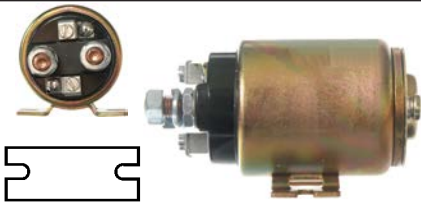

Water proof. Silver contact. Insulated return.

Alternative no.: 333160

131372 Solenoid

Replacing: 19024760
 24 V, 150 A, Intermittent load 800 Amp.,
 OD 51.50, Coil bolt M8, Seconds 5,
 No./ terminals 4
Silver contact. Insulated return.
 Alternative no.: 333152