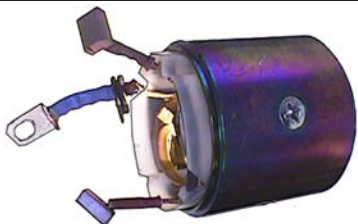

136143 Field Case
Replacing: 083220991010
Servicing: 063223032010
12 V, 0.8/1 kW, OD/ middle 80.45,
Length 76.00, Brush gear w/o,
Magnets w/o