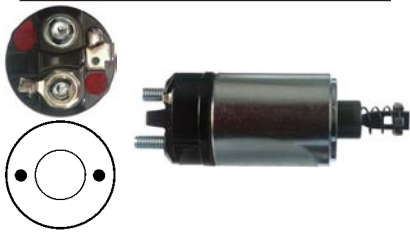

134823 Solenoid

Replacing: 0331302524, 0331302074, 0331302032, 0331302024

Servicing: 0001212002, 0001212003, 0001212005, 0001212006, 0001212007, 0001212008, 0001212012, 0001212013, 0001212208, 0001212209

12 V, OD 50.10, Coil bolt M8,
No./ terminals 3
Cap: Cargo 131335.