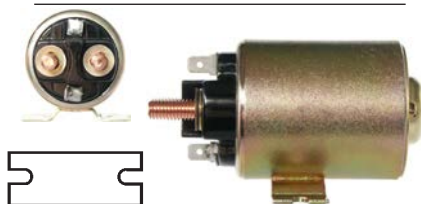

333160 Solenoid
Manufacturer: Bosch
Replacing: 0333006004
12 V, 80 A, Intermittent load 500 Amp., OD 52.10, Coil bolt M8, Seconds 5, No./ terminals 4
Water proof. Silver contact. Insulated return.
Alternative no.: 131370