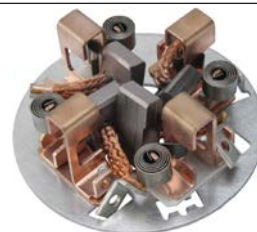

333299 Brush gear
Manufacturer: Bosch
Replacing: 2004336078
OD 111.00, No./ brushes 4
Alternative no.: 230843