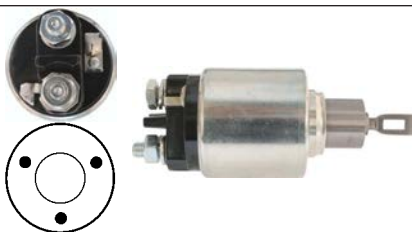

139075 Solenoid

Replacing: 2339304069, 2339304023, 2339304007, 2339304006

Servicing: 0001106014, 0001107062, 0001107067, 0001107072, 0001107076, 0001107078, 0001107096, 0001107403, 0001108166, 0001108167

12 V, OD 52.25, Coil bolt M8,

No./ terminals 3

Cap: Cargo 231802.