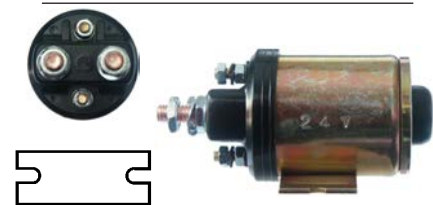

133697 Solenoid

Replacing: cez113, 098932
24 V, 100 A, Intermittent load 500 Amp.,
OD 47.65, Coil bolt M8, Seconds 5,
No./ terminals 4