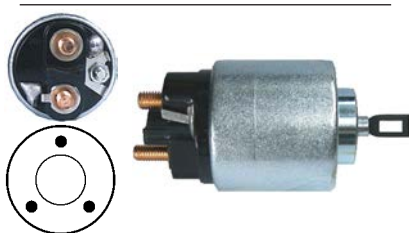

230431 Solenoid

Replacing: 9337043019

Servicing: 9007045016

12 V, OD 56.55, Coil bolt M8,
No./ terminals 3

Cap: Cargo 138004.