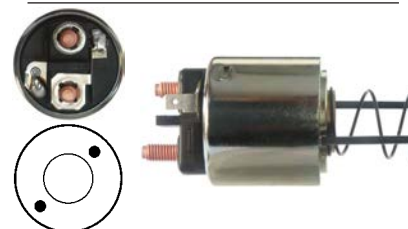

133163 Solenoid

Replacing: ced540, 182459, 104604

Servicing: d9e137, d9e138, d9e237, d9e238, d9e276, d9e39, D9E40, d9e52, d9e76, d9e77, d9e771

12 V, OD 53.90, Coil bolt M8, No./ terminals 3
Cap: Cargo 132826.