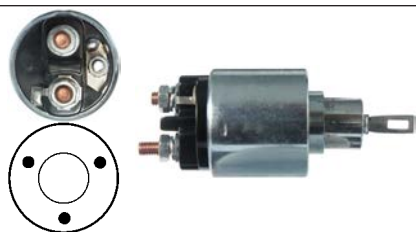

133424 Solenoid

Replacing: F000SH0139, f000sh0108, 9330081066, 2339303256, 2339303251, 2339303207, 0331303624, 0331303600

Servicing: 0001107015, 0001107044, 0001107066, 0001107089, 0001107091, 0001107097, 0001107109, 0001107110, 0001107111, 0001108018

12 V, OD 56.20, Coil bolt M8, No./ terminals 3
Cap: Cargo 138004.