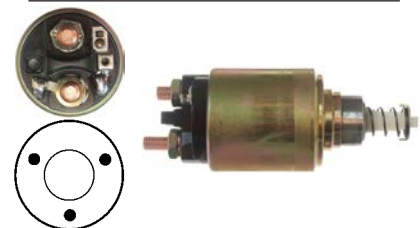

132253 Solenoid

Replacing: 0331402524, 0331402024
Servicing: 0001358202, 0001359094,
0001362307, 0001367071, B001812330,
B001816275
12 V, OD 61.15, Coil bolt M10,
No./ terminals 3
Cap: Cargo 131317.