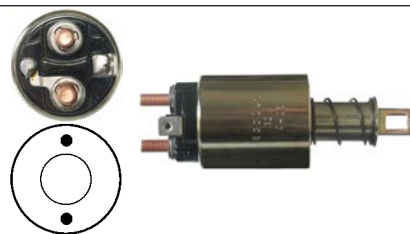

133043 Solenoid

Replacing: 2130-8700, 2130-67004, 2130-57012, 2130-57004, 2130-17004

Servicing: S12-62, S13-138, s13-138a, S13-32, S13-32A, S13-61, S13-61A, S13-73, S13-74, S13-86, S13-87

12 V, OD 52.30, Coil bolt M8,
No./ terminals 3
Cap: Cargo 133276.