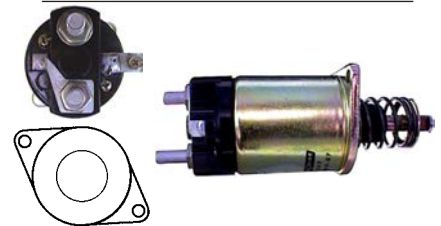

136173 Solenoid

Replacing: 1350-098-00x9

Servicing: 0350-402-0240, 0350-402-0244, 0350-402-0247, 0350-502-0010, 0350-502-0019, 0350-502-0020, 0350-502-0024, 0350-502-0027

24 V, OD 64.00, Coil bolt M10, No./ terminals 3
Cap: Cargo 234554.