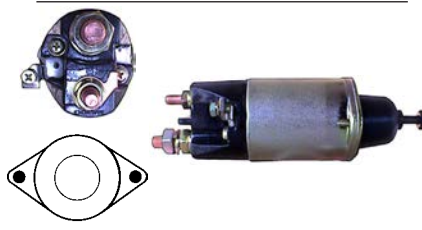

136142 Solenoid

Replacing: me700278, m371x21571

Servicing: M3T95071, M3T95073, M3T95081, M3T95082, m4t55076, ME057985, ME057990

24 V, OD 55.50, Coil bolt M8,

No./ terminals 3

Cap: Cargo 234318.