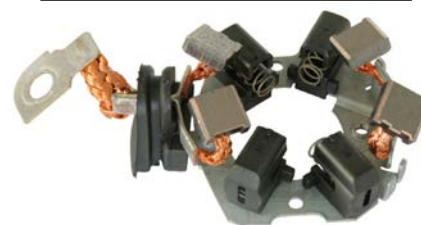

12 V, No./ brushes 4

232183 Brush Gear

Replacing: 1004336989, 1004336833, 1004336717, 1004336444, 1004336392

Servicing: 0001107047, 0001107077, 0001107098

OD 68.40, No./ brushes 4

232700 Brush Gear

Replacing: 1104336702, 1004336866, 1004336718, 1004336703, 1004336702, 1004336542, 1004336526