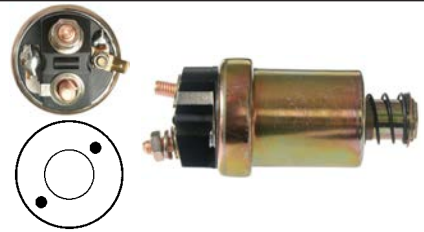

131208 Solenoid
Replacing: 77265
12 V, OD 45.80, Coil bolt M8,
No./ terminals 3
Cap: Cargo 133768.