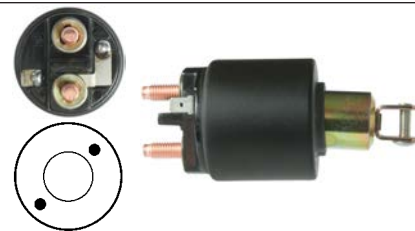

135092 Solenoid

Replacing: 16.906.658, 16.905.418

Servicing: 11.130.208, 11.130.346,
11.130.582, 11.130.646, 11.130.790,
11.130.956, AZE1203, aze2522, azf3512,
azf3531, AZF3558

12 V, OD 54.00, Coil bolt M8

Cap: Cargo 133892.