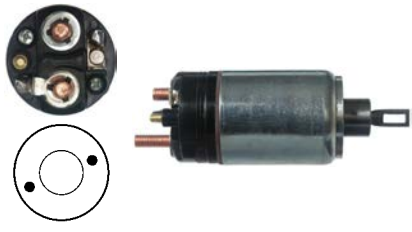

132890[#] Solenoid

Replacing: 0331302090

Servicing: 0001157020, 0001157022

12 V, OD 51.45, Coil bolt M8, No./ terminals 4

Cap: Cargo 131345.