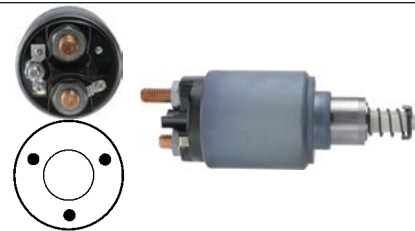

333161 Solenoid
Manufacturer: Bosch
Replacing: 2339402157, 2339402136
Servicing: 0001231004, 0001231012, 0001231014
24 V, OD 61.60, Coil bolt M10, No./ terminals 3
Cap: Cargo 232195.
Alternative no.: 233852