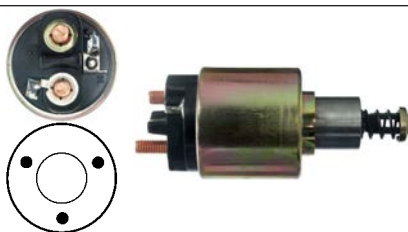

132260 Solenoid

Replacing: 9339303222, 0331303037

Servicing: 0001218741, 0001317009, 0001317010, 0001317018, 0001317019, B001329010

12 V, OD 56.70, Coil bolt M8, No./ terminals 3

Cap: Cargo 131315.