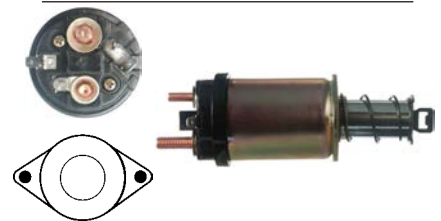

134457 Solenoid

Replacing: tpb146, tpb140, 77208, 77204, 77194, 77177, 77174, 000077204010, 000077177010, 000077174010

Servicing: M78, M80, 063226800010, 063226801010, 063226803010, 063226927010, 26715, 26715B, 26800D, 26800H, 26801B, 26801F, 26802

12 V, OD 44.85, Coil bolt M6, No./ terminals 4
Cap: Cargo 134430.