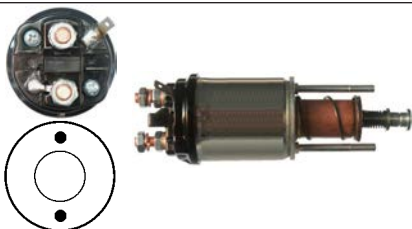

132269 Solenoid

Replacing: tpb107, tob134, tob121, tob113,
SSL0008, SSL0002, 77899, 77157, 77154,
77134, 77035, 76961, 76908
Servicing: M127, M45G, M418,
2M113, 063227470010, 063227475010,
063227477010, 063227480010,
063227482010, 063227485010
12 V, OD 53.70, Coil bolt M8,
No./ terminals 3
Cap: Cargo 131015.