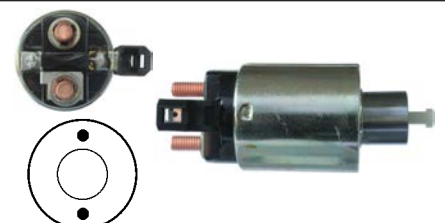

231982 Solenoid

Replacing: M371X78773
Servicing: m1t77777, m1t77777zc, m1t77781
12 V, OD 51.45, Coil bolt M8,
No./ terminals 3
Cap: Cargo 232018.