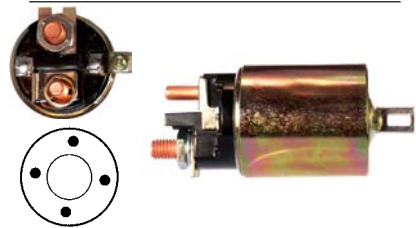

233133[#] Solenoid

Replacing: 10498715
Servicing: 10455706, 10465038, 1998518, 1998545
12 V, OD 51.30, Coil bolt M8,
No./ terminals 3