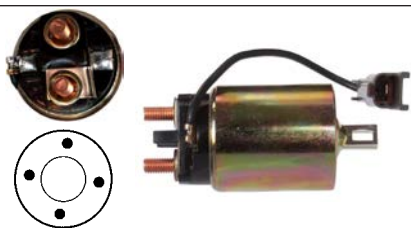

233031[#] Solenoid

Replacing: m371x93275, m371x92475
 Servicing: M1T73881
 12 V, OD 51.65, Coil bolt M8,
 No./ terminals 3
 Cap: Cargo 233032.

233133[#] Solenoid

Replacing: m371x56971
 Servicing: M1T50271, M1T50371, M1T50671
 12 V, OD 51.30, Coil bolt M8,
 No./ terminals 3