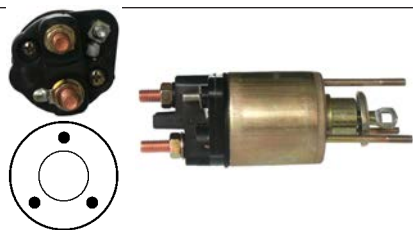

233814# Solenoid

Replacing: 85540851

Servicing: 63222131

 12 V, OD 52.20, Coil bolt M8,
No./ terminals 3

233815 Solenoid

Replacing: 85540921

Servicing: 63222836, 63222837, 63222897, 63223033

12 V, OD 52.25, Coil bolt M8, No./ terminals 3