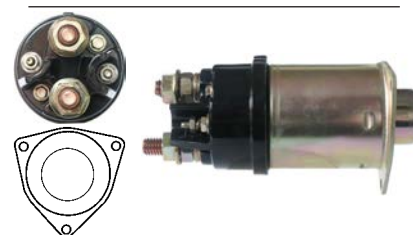

24 V, OD 74.40, Coil bolt 1/2" UNC, No./ terminals 4

Insulated return. Cap: Cargo 131368.

131369 Solenoid

Replacing: 1115645, 1115593

Servicing: 42MT, 10478801, 10478802, 10478803, 10478804, 10478810, 10478894, 10478962, 10478964, 10478966, 10478967, 10478978