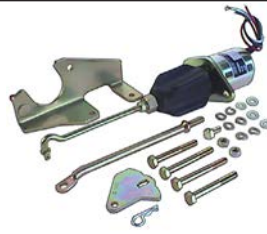

090105 Solenoid Shutdown Kit

Replacing: sa-4014-24

Servicing: Nippodenso, Zexel
24 V, 0.63 A/ hold, 29 A/ pull,
Hold rating 178N, Pull rating 89N at 25.40 mm,
Elect. connection Cable, Function Pull
This solenoid can't switch off by itself, it will have to be controlled externally.