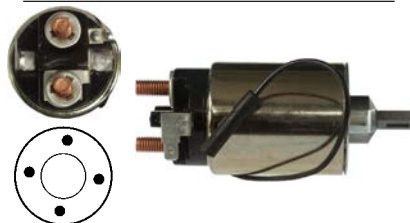

231979[#] Solenoid

Replacing: m371x51371
Servicing: M2T53086, m3t25885
12 V, OD 51.25, Coil bolt M8,
No./ terminals 3
Cap: Cargo 138008.