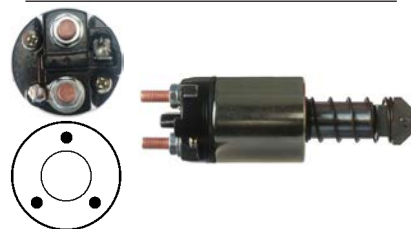

133083 Solenoid

Replacing: 085540581010
Servicing: 063221831010, 063222030010,
063222031010, 063222034010,
063222036010, 063222038010,
063222039010, 063222130010
12 V, OD 50.25, Coil bolt M8,
No./ terminals 3
Cap: Cargo 133229.