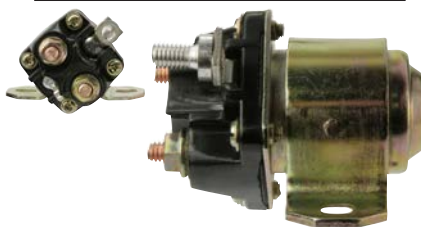

237835 Safety Switch

Replacing: 10514696, 10511415, 10511369
Servicing: 19011501, 19011507, 19011509,
19011511, 19011512, 19011522, 19011523,
19011524, 19011527, 19024196, 8200009,
8200022
24 V, Terminals 3, Plug type Screw,
Bracket w/, Resistor w/o, Diode w/o