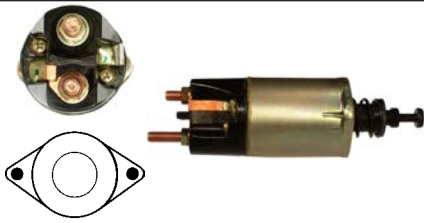

231457 Solenoid

Replacing: m372x06171

Servicing: M2T54471, m8t50071, M8T70471, m8t70971
12 V, OD 55.15, Coil bolt M8, No./ terminals 3
Cap: Cargo 231458.

231780 Solenoid

Replacing: me700853, m371x21071
 Servicing: M2T78372, M2T78381, M2T78382, M2T78383, ME087590
 24 V, OD 55.15, Coil bolt M8,
 No./ terminals 3