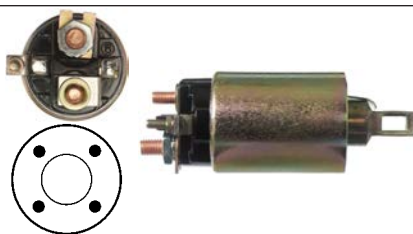

132917 Solenoid

Replacing: SB417
12 V, OD 55.20, Coil bolt M10,
No./ terminals 3
Cap: Cargo 133287.