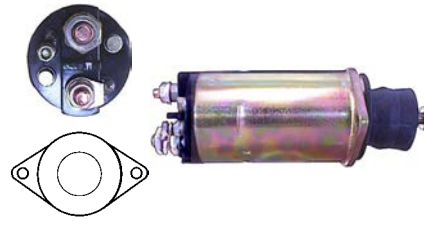

135521 Solenoid

Replacing: 0-47100-4220

Servicing: 28MT

24 V, OD 57.00, Coil bolt M8, No./ terminals 3

Cap: Cargo 138898. Terminal switch: M5.