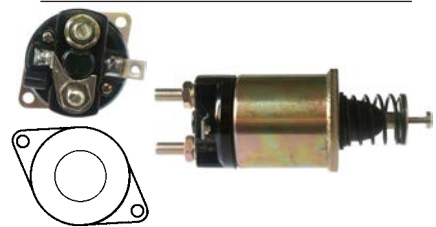

234544 Solenoid

Replacing: 1350-114-02x9

Servicing: 0350-502-0047, 0351-502-0042

24 V, OD 64.70, Coil bolt M10, No./ terminals 3