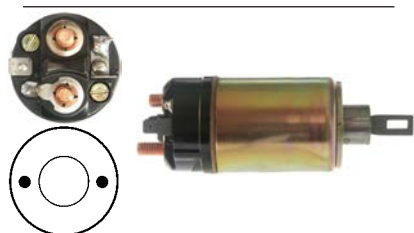

130471 Solenoid

Replacing: 0331302570, 0331302082, 0331302075, 0331302047, 0331302042

Servicing: 0001208053, 0001208054, 0001311025, 0001311027, 0001311045, 0001314006, B001311054

12 V, OD 49.00, Coil bolt M8,
No./ terminals 4
Cap: Cargo 130479.