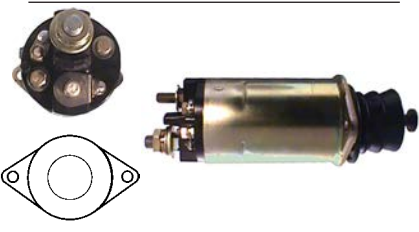

Replacing: 0-47100-3660

24 V, OD 56.80, Coil bolt M8, No./ terminals 4

137544 Solenoid

Replacing: 0-47100-4240

Servicing: 0-23000-2100, 0-23000-2101, 0-23000-2200, 0-23000-2201, 0-23000-2541

24 V, OD 57.25, Coil bolt M8, No./ terminals 3