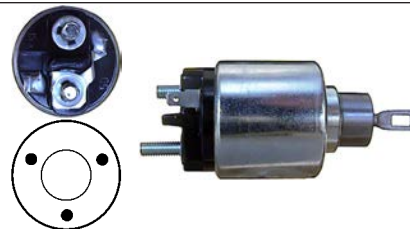

136369 Solenoid

Replacing: 2339303311, 2339303223, 2339303209, 0331303562, 0331303155, 0331303121, 0331303072, 0331303062
Servicing: 0001108022, 0001108051, 0001108074, 0001108143, 0001108180, 0001108182, 0001110003, 0001110026, 0001110089, 0001110095
12 V, OD 56.30, Coil bolt M8,
No./ terminals 3
Cap: Cargo 132779.