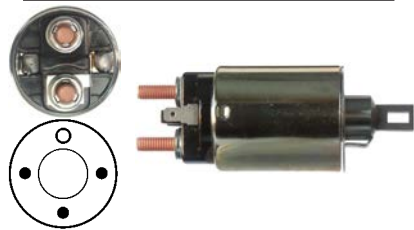

133052 Solenoid

Replacing: mm502465, mm502461, md607434, m371x83071, m371x82671, m371x81271, m371x80771, m371x80371

Servicing: A3T22681, M1T50071, M1T50171, m2t23685, M2T24281, M2T25481, m2t25681, M2T25681G, M2T50171, m2t50181, M2T50281, M2T50381

12 V, OD 51.45, Coil bolt M8, No./ terminals 3

Cap: Cargo 133287.