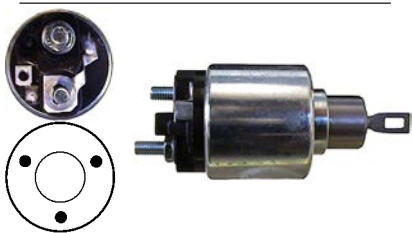

139212 Solenoid

Replacing: 9330091064, 9330081064, 0331303522, 0331303022

Servicing: 0001208209, 0001208226, 9000081006, 9000082064, 9000082076, 9000082078, 9000142001, 9000142002, 9000142014, B001208122

12 V, OD 56.25, Coil bolt M8,

No./ terminals 3

Cap: Cargo 138926.