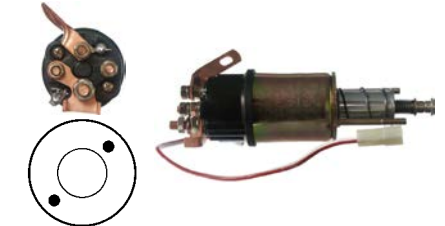

131788 Solenoid

Replacing: tob199, tob114, 77109, 76905, 76904

Servicing: M50, 26316A, 26316D, 26316E, 26316L, 26316M, 26328, 26329A, 26329B, 26329D, 26329K, 26329L, 26341A, 26341B, 26341D

12 V, OD 53.65, Coil bolt M6,
No./ terminals 4
Cap: Cargo 133367.