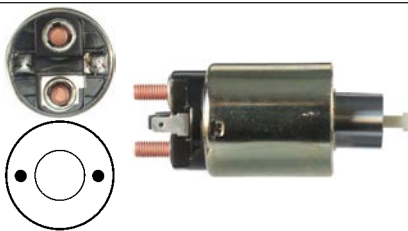

133288 Solenoid

Replacing: md618543, m375x00171, m373x71973, m371xa0373, m371x98075, m371x74771, m371x72175, m371x72173

Servicing: MOT30471, MOT30571, MOT60481, MOT70881, MOT71381, MOT71385, m0t71481, MOT71881, MOT80081, MOT80685, MOT80686, MOT81481

12 V, OD 51.40, Coil bolt M8, No./ terminals 3

Cap: Cargo 133287.