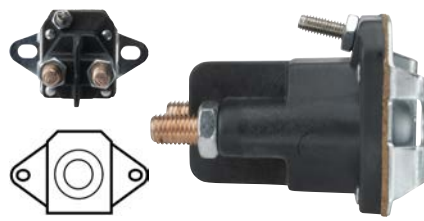

231525 Solenoid

12 V, 80 A, Coil bolt 1/4"-20,
 No./ terminals 4
 Insulated return.

231526 Solenoid

12 V, 80 A, OD 55.85, Coil bolt 5/16"-24,
 No./ terminals 3
 Same w/ 1/4" B+, Cargo 234070.

231527 Solenoid