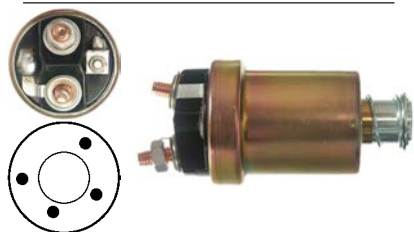

131013 Solenoid

Replacing: 583036

Servicing: 532003, 532004, 532008, 532009, 532018, 533002, 6162C, 6162e, 6190, 6190A, 6190AB, 6190B

12 V, OD 46.00, Coil bolt M8,
No./ terminals 3
Cap: Cargo 131322.