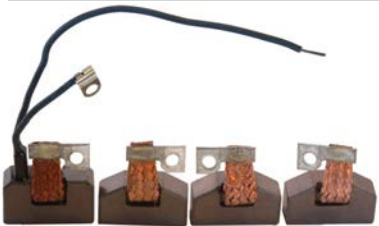

BSX172-173-1744 Brush Set

Replacing: 2007014084
Servicing: 0001417075, 0001417076
24 V, Length 19.00, Height 36.00, Thickness 12.00