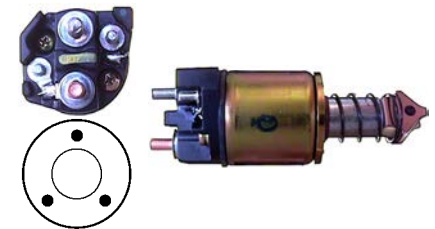

136164 Solenoid

Replacing: 85540711

Servicing: 63222035, 63292035

12 V, OD 51.50, Coil bolt M8, No./ terminals 4

Cap: Cargo 231582. w/ 30H terminal.