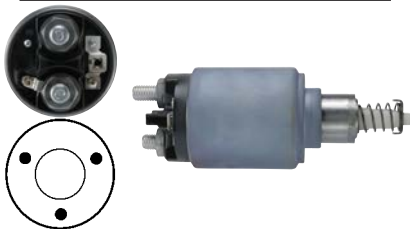

NEW PRODUCT
www.hc-cargo.com

331019 Solenoid

Replacing: 0331300022, 0331300019
Servicing: 0001307007, 0001307009,
0001307017, 0001307021, 0001307022,
0001307024, 0001312001
12 V, OD 54.60, No./ terminals 3

333137 5★ Solenoid

Manufacturer: Bosch
Replacing: 0331402503, 0331402502,
0331402202, 0331402003, 0331402002,
0331401045, 0331401038
Servicing: 0001358049, 0001358200,
0001358201, 0001358202, 0001359049,
0001359073, 0001359106, 0001359119,
0001359128, 0001359217
12 V, OD 61.00, Coil bolt M10,
No./ terminals 3
Cap: Cargo 131317.
Alternative no.: 130302, 130302Z