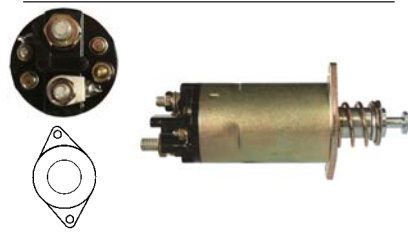

231819 Solenoid

Replacing: 0-47100-4420

Servicing: 28MT
24 V, OD 57.05, Coil bolt M8,
No./ terminals 4
Relay terminal: M5. Cap: Cargo 232203.