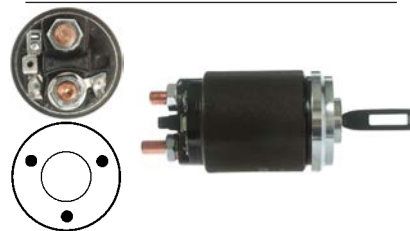

12 V, OD 61.00, Coil bolt M10,

No./ terminals 3

Cap: Cargo 131318.

130299 Solenoid

Replacing: 0331402078, 0331401510, 0331401506, 0331401039, 0331401024, 0331401017, 0331401014, 0331401010

Servicing: 0001354064, 0001354077, 0001354079, 0001354086, 0001354101, 0001362003