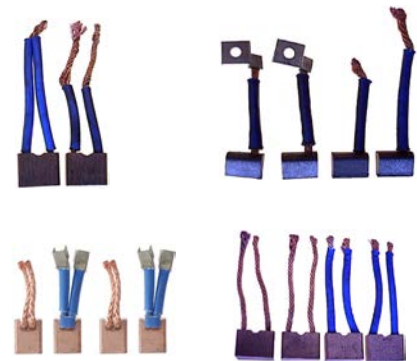

Brushes / Valeo

803032

Cargo	Item	Qty.	Cargo	Item	Qty.
PSX115-1162	...Brush Set	2	PSX77-784	...Brush Set	2
PSX119-1202	...Brush Set	2	PSX81-824	...Brush Set	2
PSX122-123-124	...Brush Set	2			
PSX1292/1P	...Brush Set	2			
PSX1304	...Brush Set	2			
PSX1324	...Brush Set	2			
PSX1332	...Brush Set	2			
PSX133K2	...Brush Set	2			
PSX136-1374	...Brush Set	2			
PSX138-1392	...Brush Set	2			
PSX140-1414	...Brush Set	2			
PSX144-145K	...Brush Set	2			
PSX146-147K	...Brush Set	2			
PSX64-702	...Brush Set	2