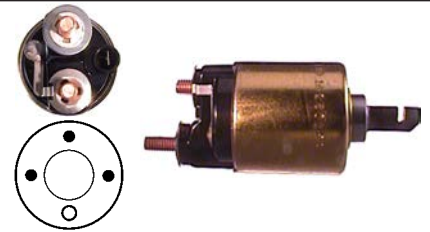

137023 Solenoid

Servicing: sm302-22, SM402-04, sm402-04n, sm402-05, SM402-05N, SM402-11N

12 V, OD 51.70, Coil bolt M8, No./ terminals 3
Cap: Cargo 137084.