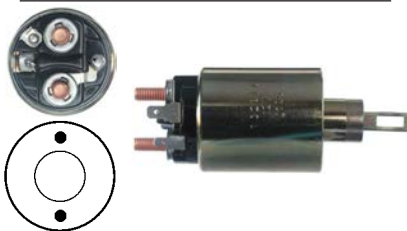

132915 Solenoid

Replacing: 2114-27006

Servicing: S114-237

12 V, OD 52.15, Coil bolt M8,
No./ terminals 4
Cap: Cargo 133780.