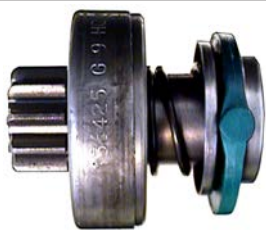

136425 Drive

Replacing: 9002336205, 9002336200

Servicing: 0001218104, 0001218105, 0001218119, 0001218126, 0001218127, 0001218128, 0001218728, B001233039, B001233159, B001233160

ID 12.00, OD 26.80, Total length 62.00, Rotation CR, No./ teeth 10, Splines A 10