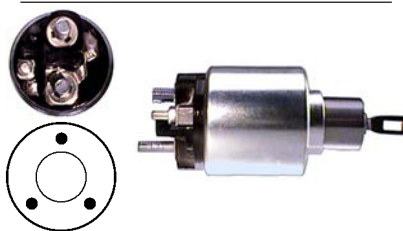

137693 Solenoid

Replacing: 9330081061, 9330081060, 0331303607, 0331303107

Servicing: 0001108052, 0001108056, 0001108154, 9000081007, 9000082072, 9000082074, B001111171

12 V, OD 56.30, Coil bolt M8,

No./ terminals 3

Cap: Cargo 137706.