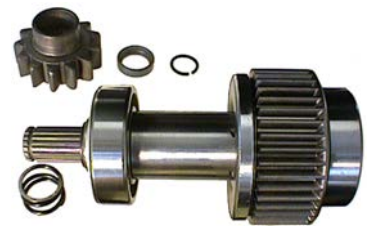

136313 Drive

Replacing: 28011-74011, 028099-8590, 028099-6590, 028099-6011

Servicing: 128000-3470, 128000-3471, 128000-3472, 128000-3480, 128000-3481, 128000-3482, 128000-5941, 128000-5942, 128000-5950

OD 40.60, Total length 121.30, Rotation ACR, No./ teeth 13, Splines A 10, Splines B 18