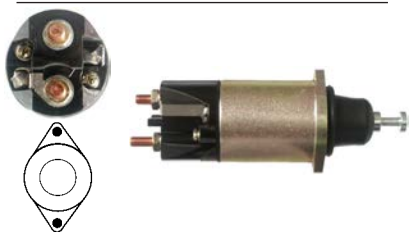

Servicing: M3T66572, M3T67771

 12 V, OD 55.00, Coil bolt M8,
No./ terminals 3

234871 Solenoid

Replacing: ME700307, m371x20171

Servicing: M4T50073

 24 V, OD 55.15, Coil bolt M8,
No./ terminals 3

234872 Solenoid