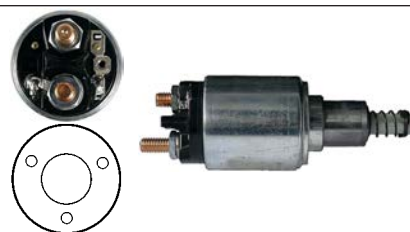

230452 Solenoid

Replacing: 2339402132

Servicing: 0001223506, 0001230006,
0001230012, 0001230014

12 V, OD 61.40, Coil bolt M10,
No./ terminals 3

Cap: Cargo 231825.