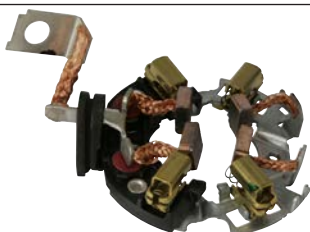

235724 Brush Gear
Replacing: f000a11483, f000a11326, 1004336967, 1004336953, 1004336952
Servicing: 0001112008, 0001112015, 0001112019, 0001112032, 0001112035, 0001113006, 0001114020, 0001114021, 0001114022, B001180044
12 V, OD 73.80, No./ brushes 4