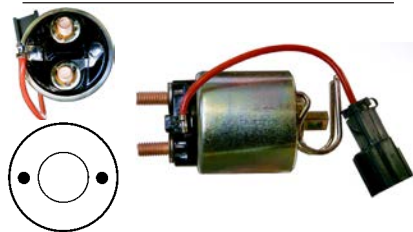

138823 Solenoid

Replacing: 2114-97605

Servicing: S114-519A, S114-527, S114-527A, S114-527B, S114-569

12 V, OD 52.00, Coil bolt M8, No./ terminals 3

Cap: Cargo 138819.