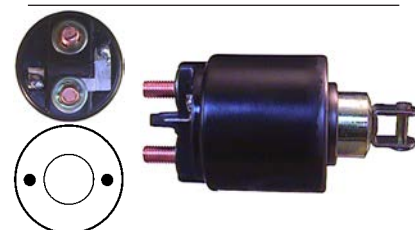

 12 V, OD 61.00, Coil bolt M10,
No./ terminals 3

139523 Solenoid

Replacing: 16.905.814

 Servicing: 11.130.328, 11.130.395,
11.130.398, 11.130.505, 11.130.965,
aze1502, AZE1507, azf3549, azf3555

 12 V, OD 54.00, Coil bolt M8,
No./ terminals 3