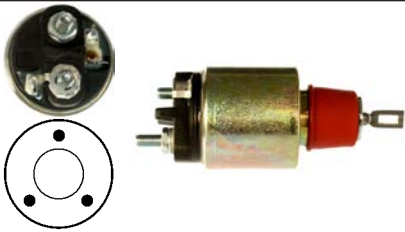

232186 Solenoid

Replacing: 2339303309
Servicing: 0001109041
12 V, OD 56.20, Coil bolt M8,
No./ terminals 3
Cap: Cargo 131315.