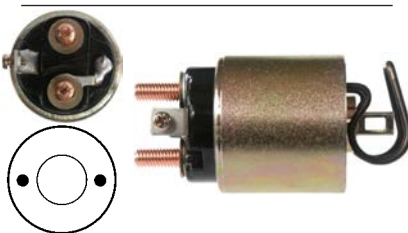

139832 Solenoid

Replacing: 2114-97601, 2114-37608

Servicing: s114-473, s114-480, S114-480A, S114-480B

12 V, OD 52.05, Coil bolt M8, No./ terminals 3

Cap: Cargo 139604.