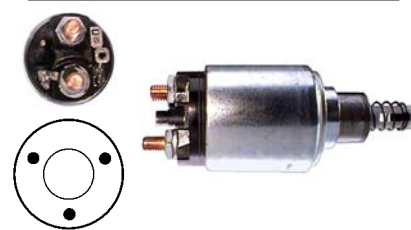

137232 Solenoid

Replacing: 2339402611, 2339402111,
0331402607, 0331402107
Servicing: 0001367077, 0001369014,
B001828111
12 V, OD 60.75, Coil bolt M10,
No./ terminals 3
Cap: Cargo 131317.