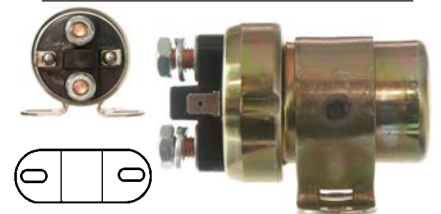

131254 Solenoid

Replacing: 19024763
24 V, 50 A, Intermittent load 500 Amp., OD 39.70, Coil bolt M8, Seconds 5, No./ terminals 4

Replacing Remy (Delco)