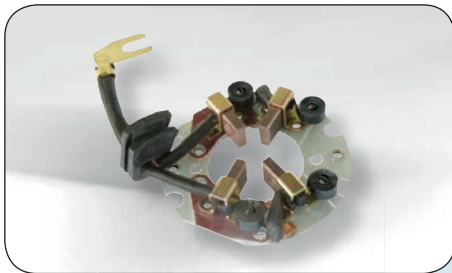

Edition 2013/2014