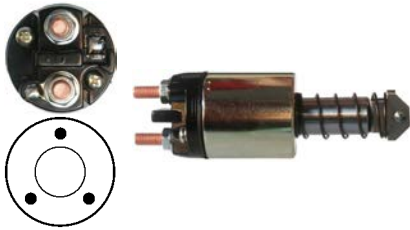

132228 Solenoid

Replacing: 85540561, 85540001, 85530330, 63601768, 63600901

Servicing: 50246416, 63220932, 63221400, 63221403, 63221405, 63221406, 63221430, 63221433, 63221435, 63221436, 63221438, 63221500

12 V, OD 20.25, Coil bolt M8, No./ terminals 3

Cap: Cargo 132229. Moving contact: Cargo 132246.