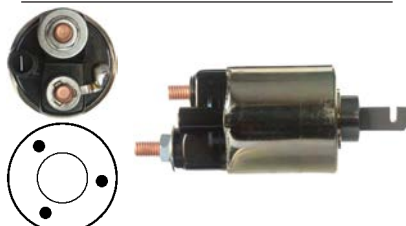

133290 Solenoid

Servicing: SM302-01, SM302-02, SM302-03, sm302-04, SM302-09, sm302-16, sm302-18, SM302-27, SM302-28, SM302-41N, SM402-10

12 V, OD 50.60, Coil bolt M8, No./ terminals 3
Cap: Cargo 133782.