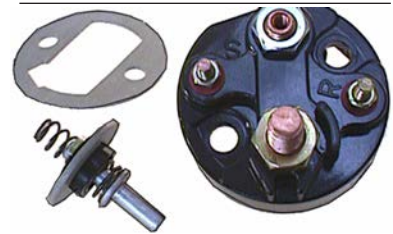

137809 Solenoid Cap

Servicing: 5MT, 22MT, 10455006, 10455016,
10455017, 10455019, 10455024, 10455300,
10455301, 10455304, 10455305, 10455306,
10455308
No./ terminals 4
Cargo 131590.