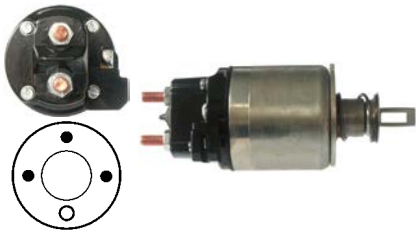

Solenoids

130373 Solenoid

Replacing: 063602290010
Servicing: 063224600010, 063224602010,
063224691010
12 V, OD 68.45, Coil bolt M8,
No./ terminals 3
Cap: Cargo 131327.