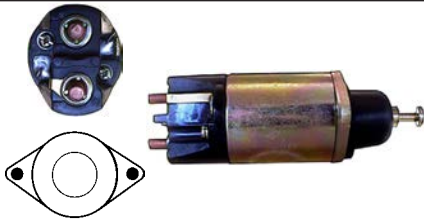

136344 Solenoid

Replacing: ME700215, m371x20672, m371x20671, m371x20271

Servicing: M2T69171, M2T78071, M2T78271, M3T56174, M3T56181, M3T56182, M3T56183, M3T56272, M3T56471, M3T57371, M3T57575, M3T58071

24 V, OD 55.10, Coil bolt M8, No./ terminals 3

Cap: Cargo 137870.