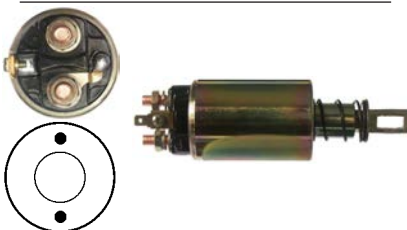

132914 Solenoid

Replacing: 2250M-4700, 2250I-9700, 2250-m4700, 2250-i9700, 2250-77003, 2250-5700, 2250-27002

Servicing: S24-64B, S25-128, S25-129A, S25-129C, S25-132C, S25-132F, S25-64B

24 V, OD 51.90, Coil bolt M8,
No./ terminals 3
Cap: Cargo 134620.