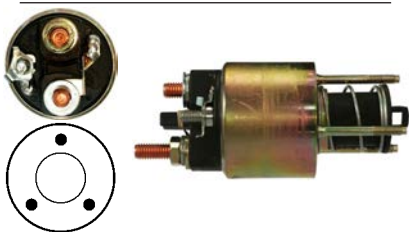

230809 Solenoid

Replacing: 085541560010
Servicing: 063111005010
12 V, OD 54.00, Coil bolt M8,
No./ terminals 3
Cap: Cargo 139601.