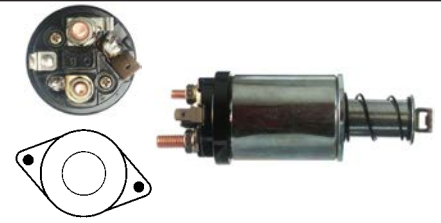

134456 Solenoid

Replacing: tpb145, tpb138, 77196, 77170, 000077196010

Servicing: M78, M80, 063226701010, 063226707010, 063226717010, 063226719010, 063226722010, 063226804010, 063226812010

12 V, OD 46.85, Coil bolt M6, No./ terminals 4
Cap: Cargo 131079.