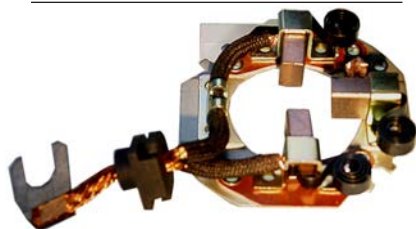

139986 Brush Gear

Replacing: 2114-69007

Servicing: S114-398, S114-418, S114-435, S114-435A, S114-435B, S114-435D, S114-435E, S114-550, S114-550A

12 V, OD 63.00, No./ brushes 3