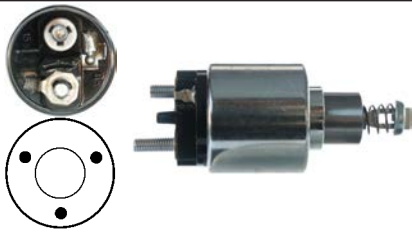

132827 Solenoid

Replacing: 0331303070, 0331303064, 0331303045

Servicing: 0001107005, 0001107006, 0001108043, 0001108044, 0001108059, 0001108060, 0001108096, 0001108097, 0001108118, 0001108119

12 V, OD 56.25, Coil bolt M8, No./ terminals 3

Cap: Cargo 133202.

Alternative no.: 333166