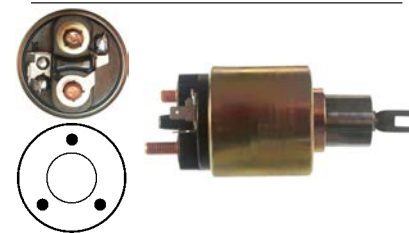

132266 Solenoid

Replacing: 0331303582, 0331303082

Servicing: 0001125507, 0001125508, 0001125517, 0001125518, 0001218004, 0001218005, 0001218017, 0001218111, 0001218112, 0001218130

12 V, OD 56.75, Coil bolt M8, No./ terminals 3

Cap: Cargo 132282.