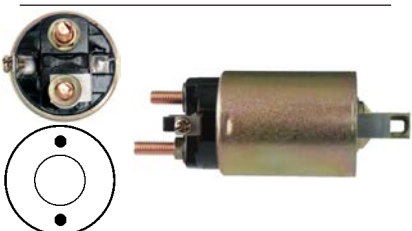

132404 Solenoid

Replacing: tob127, tob126, 77008, 76936
 Servicing: M50, M127, 27301A, 27301H,
 27301K, 27304A, 27304J, 27304L, 27305A,
 27305H, 27305K, 27307A, 27307E, 27307H,
 27310A
 24 V, OD 54.00, Coil bolt M6,
 No./ terminals 3
 Cap: Cargo 131276.