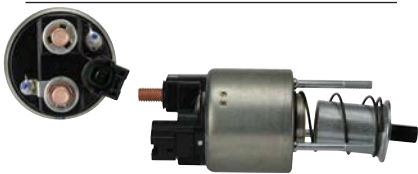

237977 Solenoid

Servicing: 428000-0680, 428000-0700
12 V, OD 54.00, Coil bolt M8,
No./ terminals 3