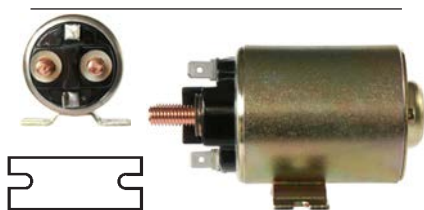

333156 Solenoid
Manufacturer: Bosch
Replacing: 0333006006
24 V, 80 A, Intermittent load 500 Amp., OD 51.70, Coil bolt M8, Seconds 5, No./ terminals 4
Silver contact. Insulated return.
Alternative no.: 131371