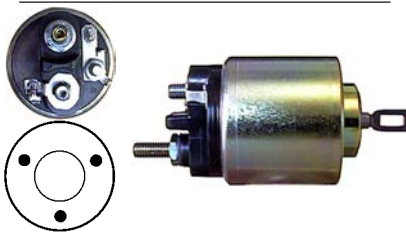

12 V, OD 56.25, Coil bolt M8,

No./ terminals 3

Cap: Cargo 138926.

139466 Solenoid

Replacing: 0331101012

Servicing: 0001413004, 0001413005, 0001418009, 0001418011, B001418009

12 V, OD 69.30

Insulated return.