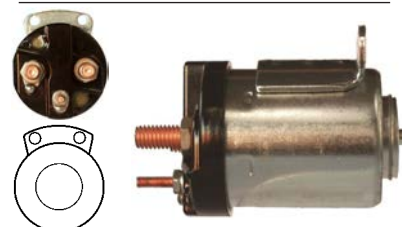

231811 Solenoid

Replacing: saj4003b, saj4003a, 15-453, 15-452
12 V, OD 55.80, Coil bolt M10, No./ terminals 3