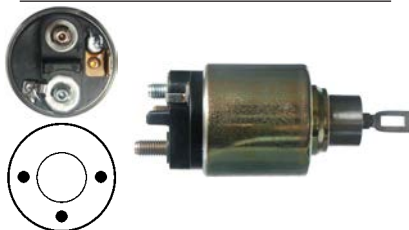

234967 Solenoid

Replacing: 2339304026
Servicing: 0001106016, 0001107080, 0001116004
12 V, OD 52.50, Coil bolt M8,
No./ terminals 3
Terminal 50: 9.30 mm.