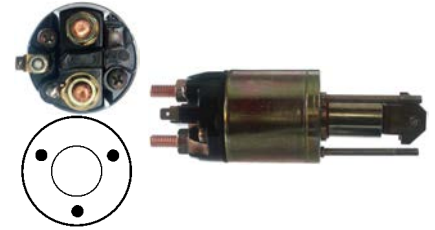

134862 Solenoid

Replacing: 85540461

Servicing: 63221305, 63221437, 63221535

12 V, OD 51.70, Coil bolt M8, No./ terminals 4

Cap: Cargo 136055.