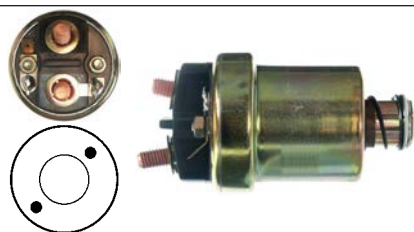

131010 Solenoid

Replacing: 708289, 701426, 701424, 682115, 682102, 681411, 618511, 618480, 618136, 618010, 606913, 606903

Servicing: 533003, 533004, 6045B, 6139BC, 6155HJKL, 6185A, 6185ABC, 6185B, 6185C, 6219A, 6219ABC, 6219B, 6219C, 6227A, 6227AB

12 V, OD 45.80, No./ terminals 4
Cap: Cargo 133769.