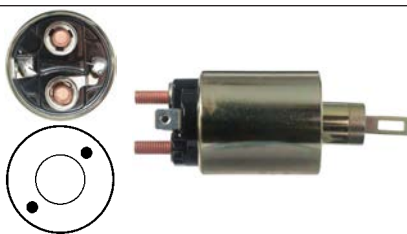

132698 Solenoid

Replacing: 2114-77007, 2114-47507, 2114-47009, 2114-37504

Servicing: S114-290, S114-290A, S114-290B, S114-303, S114-374B, S114-403B, S114-441A, S13-121, S13-62, S13-62A, S13-62B, S13-70A

12 V, OD 52.10, Coil bolt M8,
No./ terminals 3
Cap: Cargo 133803.