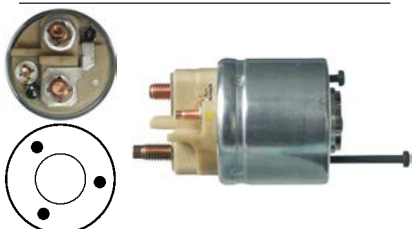

234944 Solenoid
Replacing: 594449
Servicing: D6RA101, D6RA104, d6ra110
12 V, OD 54.00, No./ terminals 3
Cap: Cargo 233501. Moving contact: Cargo 132037.