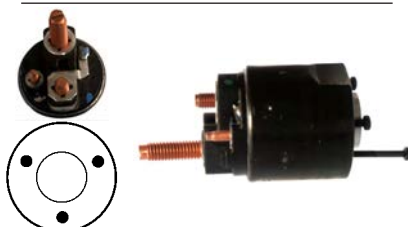

Cap: Cargo 136367.

233795 Solenoid

Replacing: 594454, 594413, 594380

Servicing: D7ES1, D7ES2, d7es4, d7es5

12 V, OD 54.20, Coil bolt M8, No./ terminals 3

Cap: Cargo 233076

234089 Solenoid

Replacing: 594309