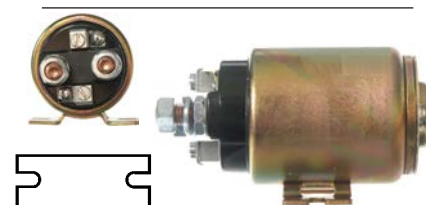

Alternative no.: 333160

131372 Solenoid

Replacing: 0333009002

Servicing: 0001108171, 0333009002

24 V, 150 A, Intermittent load 800 Amp., OD 51.50, Coil bolt M8, Seconds 5, No./ terminals 4

Silver contact. Insulated return.