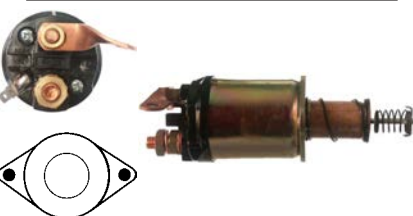

134888 Solenoid

Replacing: 84VB11390AA
Servicing: M127/2.8 kW
12 V, OD 53.60, Coil bolt M8,
No./ terminals 3
Cap: Cargo 132270.