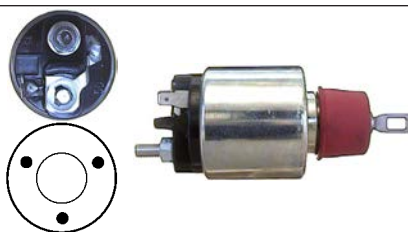

136717 Solenoid

Replacing: 9330331006
Servicing: 0001218168, 0001218768,
0001218820, 0001218821, 9000331432,
9000331433
12 V, OD 56.35, Coil bolt M8,
No./ terminals 3
Cap: Cargo 132779.