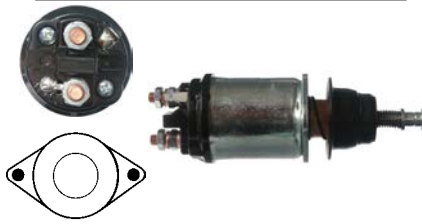

131786 Solenoid

Replacing: tpb131, tpb103, tob145, tob131, tob128, tob119, SSL0003, 77169, 77128, 77092, 77021, 77011, 76983

Servicing: 2M113, M45G, 26327, 26327A, 26327H, 26335, 26335A, 26348, 26348A, 26348D, 26362, 26362A, 26362E, 26364, 26364A, 26364F

12 V, OD 53.65, Coil bolt M8,
No./ terminals 3
Cap: Cargo 131015.