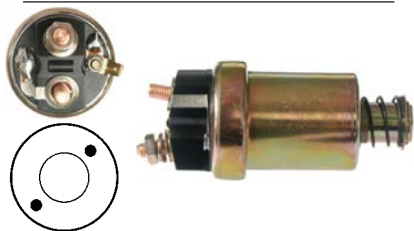

131208 Solenoid

Replacing: 777265, 760111, 680955, 680952, 618220, 606919, 606916, 60111, 583159

Servicing: 6083B, 6083C, 6083D, 6099CD, 6127, 6127C, 6180, 6180B, 6232, 6232A, 6233, 6233A

12 V, OD 45.80, Coil bolt M8,
No./ terminals 3
Cap: Cargo 133768.