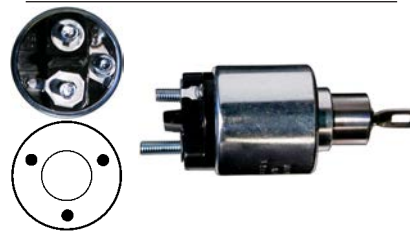

138971 Solenoid

Replacing: 0331303640, 0331303540, 0331303140

Servicing: 0001107014, 0001107027, 0001107028, 0001107029, 0001108035, 0001108040, 0001108071, 0001108082, 0001108083, 0001108084
12 V, OD 56.25, Coil bolt M8,
No./ terminals 3
Cap: Cargo 138004.

Alternative no.: 333148