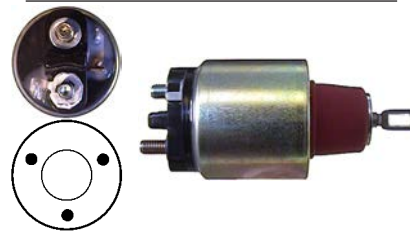

139014 Solenoid

Replacing: 9330331009, 2339303279, 0331303668, 0331303168

Servicing: 0001108144, 0001109008, 0001109040, 0001109043, 0001109044, 0001110120, 0001218171, 0001218771, 0001314047, 0001314048
12 V, OD 56.30, Coil bolt M8,
No./ terminals 3
Cap: Cargo 131315.