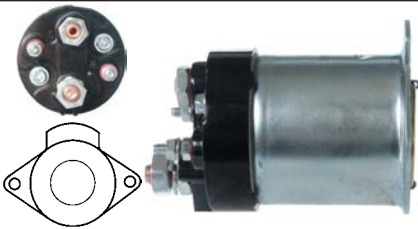

131590 Solenoid

Replacing: 8133925
Servicing: 5MT, 22MT
12 V, OD 59.90, Coil bolt 3/8" UNC,
No./ terminals 4
Insulated return. Cap: Cargo 137809.