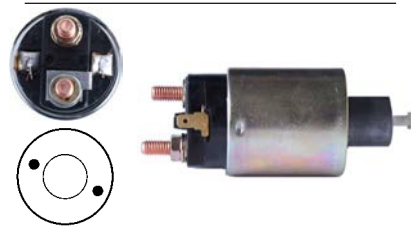

139824 Solenoid

Replacing: ME753433, me701490, M372X13071, m372x11871

Servicing: M8T80071, M8T80071A, M8T80071B, ME012995, ME013008, ME014418
24 V, OD 55.25, Coil bolt M8, No./ terminals 3

230199 Solenoid