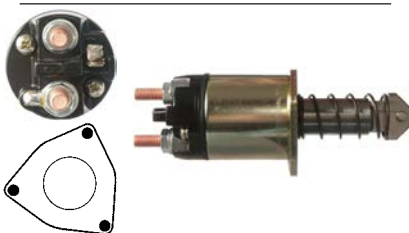

131437 Solenoid

Replacing: 85540911, 85540721, 85540281, 85530290, 85530280, 63600508, 63600505, 63600493, 63600483, 63600403

Servicing: 63206002, 63206003, 63220408, 63220430, 63220432, 63220433, 63220438, 63220439, 63220537, 63220538, 63220700, 63220701

12 V, OD 50.40, Coil bolt M8,

No./ terminals 3

Cap: Cargo 132229. Moving contact: Cargo 132246.