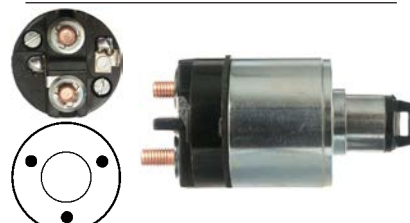

133121 Solenoid

Replacing: 683427, 583486, 583330

Servicing: 534023, 534039, 534039A, 534044, 534046, 534050, 534050A, 534050B, 8293, 8294

12 V, OD 52.00, Coil bolt M8,
No./ terminals 3

Cap: Cargo 133771.