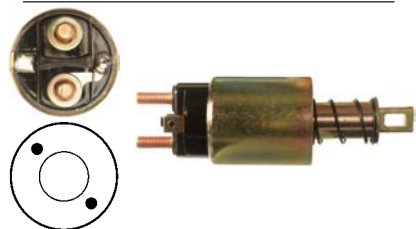

 12 V, OD 52.30, Coil bolt M8,
No./ terminals 3
Cap: Cargo 133276.

132423 Solenoid

Replacing: 2250-97003, 2250-87004, 2250-67003, 2250-47002, 2250-37005, 2250-37001, 2250-27003, 2250-17002

Servicing: S25-106A, S25-110, s25-110a, S25-110B, s25-110c, s25-110f, S25-120, S25-120A, S25-121, S25-121A, S25-131, S25-131A