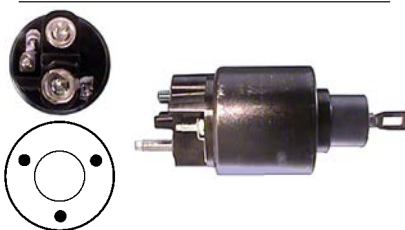

137490 Solenoid

Replacing: 2339303237, 0331303643, 0331303143

Servicing: 0001108074, 0001108112, 0001108125, 0001108128, 0001112019, 0001112029, B001111347, B001111390, B001111432, B001180044

12 V, OD 56.20, Coil bolt M8,

No./ terminals 3

Cap: Cargo 139525.