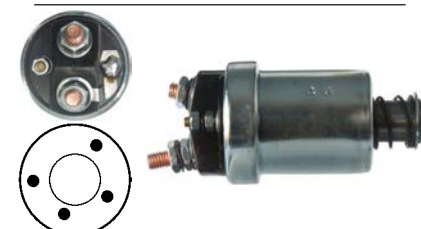

133178 Solenoid

Replacing: 612459

Servicing: 6160D, 6160E, 6160F, 6160G, 6169A, 6169B

12 V, OD 46.30, Coil bolt M8, No./ terminals 3
Cap: Cargo 131323.