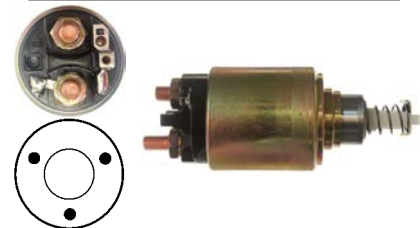

132252 Solenoid

Replacing: 0331402032, 0331402017,
0331401032
Servicing: 0001362009, 0001362012,
0001364106, 9000143002, B001819072
12 V, OD 61.15, Coil bolt M10,
No./ terminals 3
Cap: Cargo 131317.