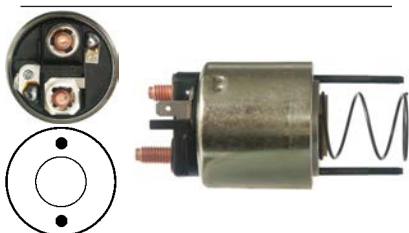

132024 Solenoid

Replacing: ced550, 181404

Servicing: d9e104, d9e40, d9r90, d9r96, d9r97

12 V, OD 54.00, Coil bolt M8, No./ terminals 3
Cap: Cargo 132826.