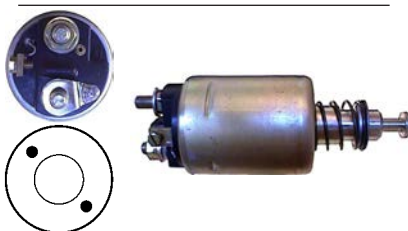

133292# Solenoid

Replacing: 0-47100-3880

Servicing: 0-23000-0120
12 V, OD 54.55, Coil bolt M8,
No./ terminals 3