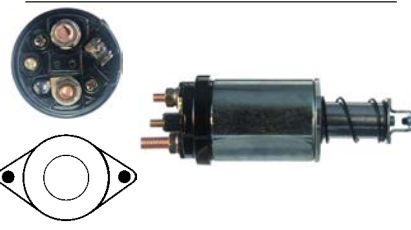

133187 Solenoid

Replacing: tpb147, tpb144, tob194, tob193,
77186, 77180, 77094, 77093, 77091, 77031,
66964039
Servicing: 8M90, 9M90, 25277, 25281,
25281B, 25326, 25326A, 25326E, 25331,
25331A, 25331D, 25332, 25332A, 25332E,
25333, 25333A
12 V, OD 46.90, Coil bolt M6,
No./ terminals 4
Cap: Cargo 131078.