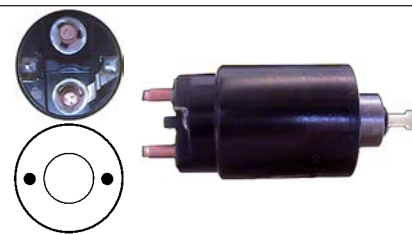

136632 Solenoid

Replacing: SW5038, SW2502A, SW2502,
SW2245, SW2207, SW2188, F4DZ11390A,
F3VY11390B, F3VY11390A, f02z11390a
Servicing: 3852582, e90f11000aa,
e90f11000ba, E98F11000AA, E98F11000BA,
e9sf11000aa, E9SF11000AB, e9sf11000ba,
E9SZ11002A
12 V, OD 51.40, Coil bolt M8,
No./ terminals 3
Cap: Cargo 137582.