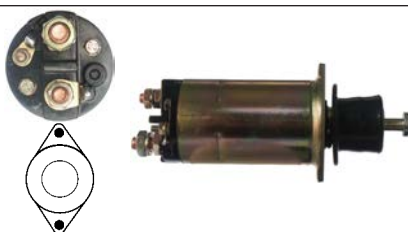

D.E. Brackets

231744# D.E. Bracket

 Replacing: 0-23310-1460, 0-23310-1210
Servicing: 28MT

Solenoids

132495 Solenoid

 Replacing: 0-47100-3031, 0-47100-3030,
0-47100-2690, 0-47100-2650

 Servicing: 0-21000-3271, 0-21000-3480,
0-21000-3520, 0-21000-3650, 0-21000-3651,
0-21000-3661, 0-21000-3690, 0-21000-3711
12 V, OD 70.00, Coil bolt M10,
No./ terminals 3
Cap: Cargo 138897.