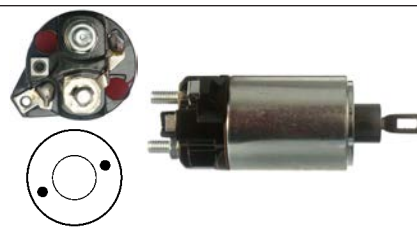

133642 Solenoid

Replacing: 0331302050, 0331302026, 0331302015, 0331302009, 0331302003, 0331302002

Servicing: 0001207010, 0001208001, 0001208003, 0001208009, 0001208025, 0001208026, 0001208033, 0001208048, 0001209002, 0001209003

12 V, OD 50.15, Coil bolt M8, No./ terminals 4
Cap: Cargo 132778.