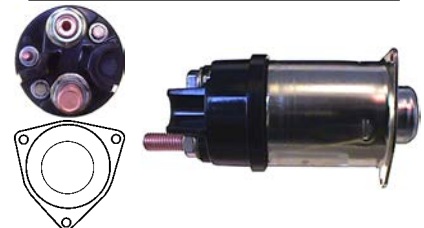

139209 Solenoid
Replacing: d904a, 1115613, 1115609
Servicing: 37MT, 10478806, 10479036, 10479068, 1990309, 1990310, 1990313, 1990315, 1990316, 1990317, 1990320, 1990498, 1993705
12 V, OD 68.75, Coil bolt 1/2" UNC,
No./ terminals 3
Cap: Cargo 232014.