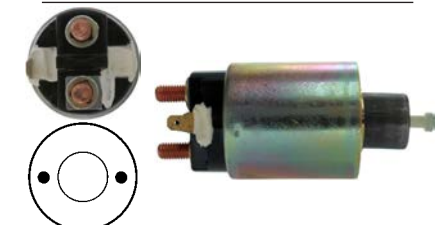

Servicing: M3T56071, M3T56072, M3T56074, M3T56076, M3T56082, M3T56084, M3T56085, M5T50176, ME037636, ME049182, ME077407, ME077408

24 V, OD 55.30, Coil bolt M8, No./ terminals 3

138618 Solenoid

Replacing: m371x93575, m371x72271