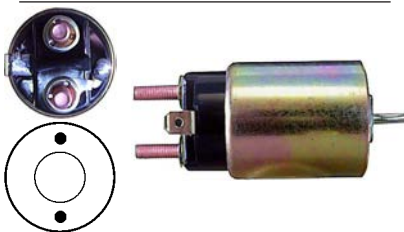

135008 Solenoid

Replacing: 2130-87005, 2130-27006
Servicing: S13-111, S13-112, S13-112A, S13-113, S13-114, S13-114A, S14-03, S14-203
12 V, OD 52.20, Coil bolt M8,
No./ terminals 3