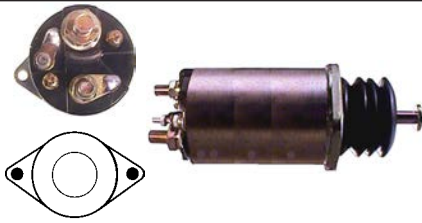

Replacing: 0-47100-3660

24 V, OD 56.80, Coil bolt M8, No./ terminals 4

137544 Solenoid

Replacing: 0-47100-4240

Servicing: 0-23000-2100, 0-23000-2101, 0-23000-2200, 0-23000-2201, 0-23000-2541

24 V, OD 57.25, Coil bolt M8, No./ terminals 3