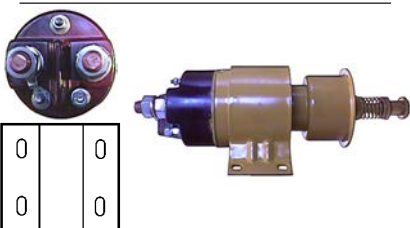

136692 Solenoid

Replacing: 2007010131, 2007010128,
0331410010, 0331410008, 0331410005,
0331410003, 0331410002
Servicing: 0001420001, 0001420002,
0001420003, 0001420004, 0001420005,
0001420006, 0001420007, 0001420008,
0001420009, 0001420010
24 V, OD 81.80, Coil bolt 1/2« UNC,
No./ terminals 5