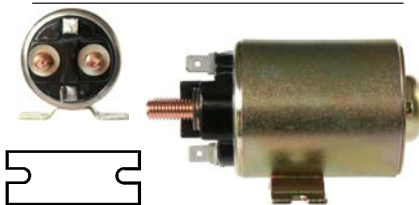

131371 Solenoid

Replacing: 19024759
24 V, 80 A, Intermittent load 500 Amp.,
OD 51.70, Coil bolt M8, Seconds 5,
No./ terminals 4
Silver contact. Insulated return.
Alternative no.: 333156