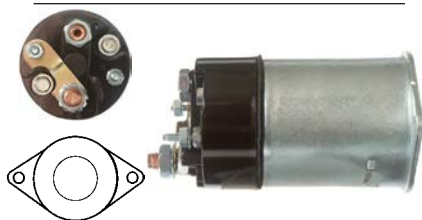

131396 Solenoid

Replacing: d6vz11390a, d5az11390a,
d3vy11390a, d3tz11390a, C8VY11390A
Servicing: 5027805, 6816676, 91AB11000AB,
92AB11000FB, C8VF11000A, c8vy11002c,
c9af11001a, D2AF11001ER, D5AF11001AB
12 V, OD 61.00, No./ terminals 4