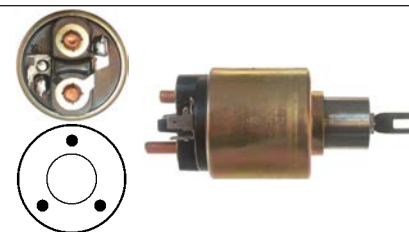

132264 Solenoid

Replacing: 0331303081, 0331303079

Servicing: 0001108023, 0001108075, 0001110079, 0001125501, 0001125502, 0001125511, 0001125512, B001111266, B001117275, B001126081

12 V, OD 56.70, Coil bolt M8, No./ terminals 3

Cap: Cargo 132282.