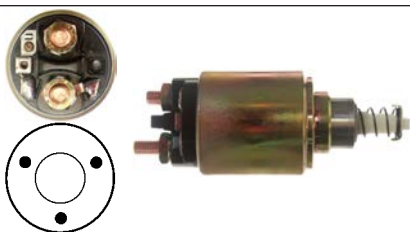

132254 Solenoid

Replacing: 9330081045, 0331402531, 0331402036, 0331402031

Servicing: 0001360027, 0001368016, 0001368019, 0001368020, 0001368021, 0001368037, 0001368038, 0001368056, 0001368059, 0001368063

24 V, OD 61.00, Coil bolt M10, No./ terminals 3

Cap: Cargo 131318.

Alternative no.: 333151