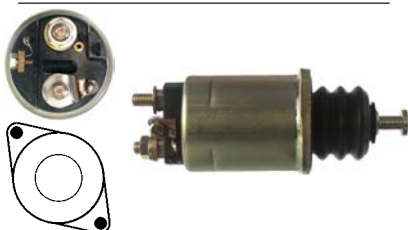

132500 Solenoid

Replacing: 0-47100-4360, 0-47100-3592,
0-47100-3591, 0-47100-3590

Servicing: 0-23000-0040, 0-23000-0060,
0-23000-0100, 0-23000-0150, 0-23000-0180,
0-23000-0200, 0-23000-0250, 0-23000-0272
24 V, OD 54.15, Coil bolt M8,
No./ terminals 3