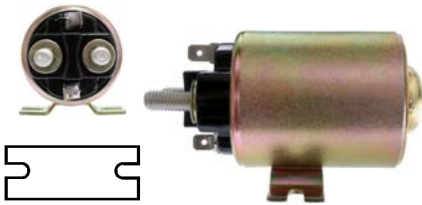

131373z Solenoid

Replacing: 0333009004
12 V, 150 A, Intermittent load 800 Amp.,
OD 52.17, Coil bolt M8, Seconds 5,
No./ terminals 4
Silver contacts. 4 terminals.
Alternative no.: 333153 , 131373