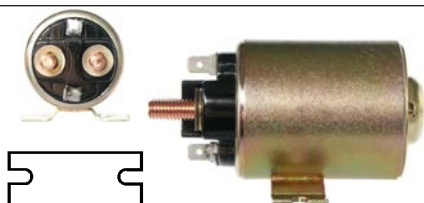

333160 Solenoid

Manufacturer: Bosch

Replacing: ard1133, 11.250.142, 11.250.121

12 V, 80 A, Intermittent load 500 Amp., OD 52.10, Coil bolt M8, Seconds 5, No./ terminals 4

Water proof. Silver contact. Insulated return.

Alternative no.: 131370