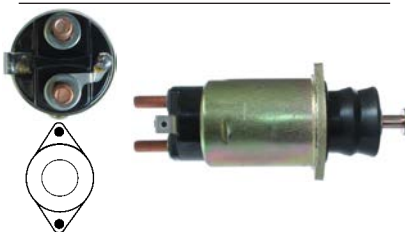

24 V, OD 70.00, Coil bolt M10, No./ terminals 3

135676 Solenoid

Replacing: 0-47100-3290

Servicing: 0-23000-0020, 0-23000-1020, 0-23000-1300

12 V, OD 52.00, Coil bolt M8, No./ terminals 3

135677 Solenoid

Replacing: 0-47100-3920