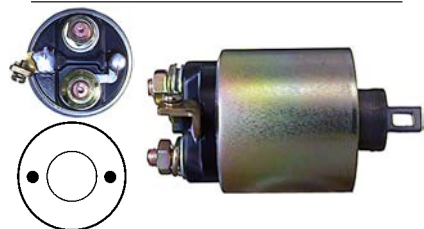

138170 Solenoid

Replacing: 2114-97612, 2114-37673, 2114-37613

Servicing: s114-850, S114-850A, S114-850B, S114-850C
12 V, OD 52.00, Coil bolt M8,
No./ terminals 3
Cap: Cargo 139330.