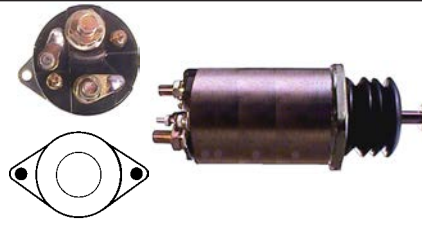

137811 Solenoid
Replacing: 10456454
Servicing: 28MT, 10465054, 1113267, 1113269, 1113270, 1113295, 1113296
12 V, OD 56.90, Coil bolt M8,
No./ terminals 3
Cap: Cargo 137824.