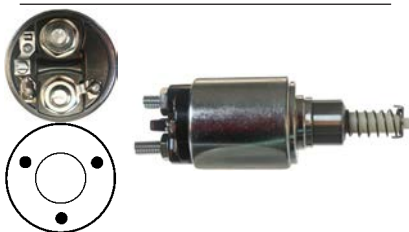

333169 Solenoid
Manufacturer: Bosch
Replacing: 0331402508, 0331402177, 0331402171, 0331402054, 0331402008
Servicing: 0001364100
24 V, OD 61.00, Coil bolt M10,
No./ terminals 3
Cap: Cargo 131318.
Alternative no.: 132363