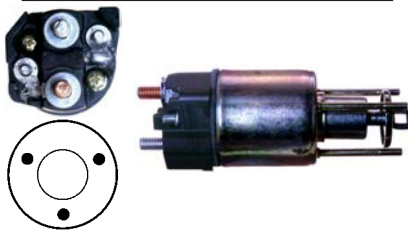

138522 Solenoid

Replacing: 85541060, 85540841
Servicing: 63223433
12 V, OD 51.65, Coil bolt M8,
No./ terminals 4
Cap: Cargo 231582. w/ 30H terminal.