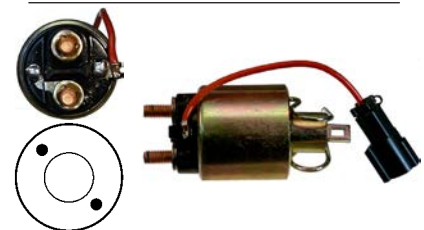

138814 Solenoid

Replacing: 2114-57606

Servicing: S114-528, S114-528A

12 V, OD 52.20, Coil bolt M8,
No./ terminals 3
Cap: Cargo 138818.