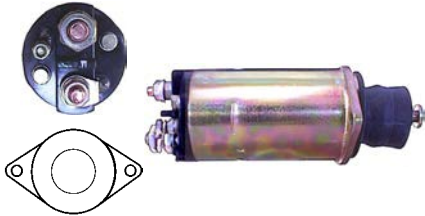

135521 Solenoid
Replacing: 10457116
Servicing: 28MT, 10479605, 10479612, 10479623, 1113277, 1113291
24 V, OD 57.00, Coil bolt M8,
No./ terminals 3
Cap: Cargo 138898. Terminal switch: M5.