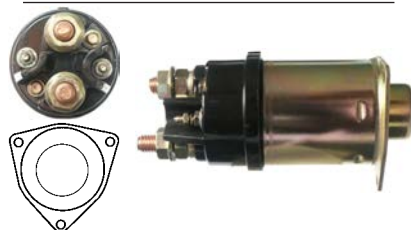

131349 Solenoid

Replacing: 1115608, 1115601, 1115595

Servicing: 42MT, 10461024, 10461025, 10461030, 10461031, 10461043, 10461054, 10461068, 10478820, 10478839, 10478980, 10478981

24 V, OD 69.45, Coil bolt 1/2" UNC, No./ terminals 4

Insulated return. Cap: Cargo 135323.

Solenoid w/ piston: Cargo 233873.