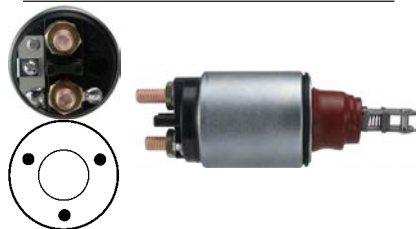

230853 Solenoid

Replacing: 16.908.097
Servicing: 11.130.736, 11.130.881,
11.131.015, 11.131.140, azj3258, AZJ3310,
AZJ3355, AZJ3528
12 V, OD 61.00, Coil bolt M10,
No./ terminals 3