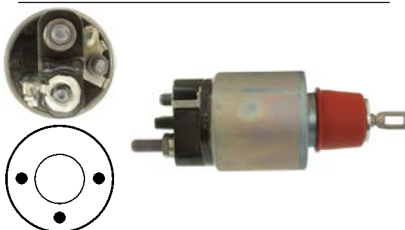

236516 Solenoid

Replacing: 2339303422, 2339303387, 2339303355

Servicing: 0001123002, 0001123003, 0001125600, 0001125601

12 V, OD 56.25, Coil bolt M8, No./ terminals 3