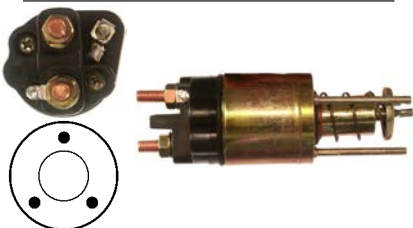

234441 Solenoid

Replacing: 85541002

Servicing: 50246648, 63111000, 63223436, 63223531, 63223533, 63223539, 63223639

12 V, OD 51.90, Coil bolt M8, No./ terminals 3