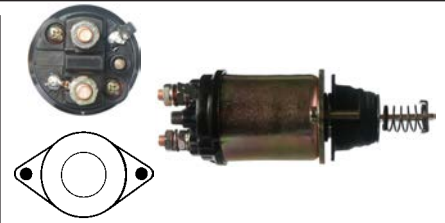

131787 Solenoid

Replacing: tpb109, tob198, tob169, tob167, tob164, tob159, tob147, tob142, tob138, tob124, tob117, tob116

Servicing: M100, 25372, 25372A, 25374, 25374A, 25380, 25380A, 25382, 25382A, 25410, 25410A, 25629, 25629A, 25629E, 25634, 25634A

12 V, OD 53.75, Coil bolt M8,
No./ terminals 4
Cap: Cargo 130868.