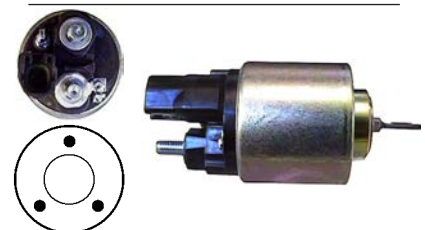

139069 Solenoid

Replacing: 2339303306, 2339303294, 2339303202

Servicing: 0001107030, 0001107075, 0001107079, 0001109034, 0001110132, B001110240
12 V, OD 56.25, Coil bolt M8,
No./ terminals 3
Cap: Cargo 139597.