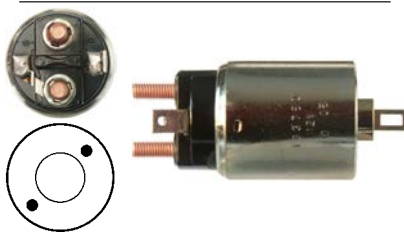

133750 Solenoid

Replacing: 2130-97008, 2130-77005, 2130-67005
Servicing: S13-106A, S13-106B, S13-106C, S13-107, S13-107A, S13-127, S13-127A, S13-127C, S13-137A, S13-213, S13-327, S14-02
12 V, OD 52.70, Coil bolt M8,
No./ terminals 3
Cap: Cargo 137798. Moving contact: Cargo 139853.