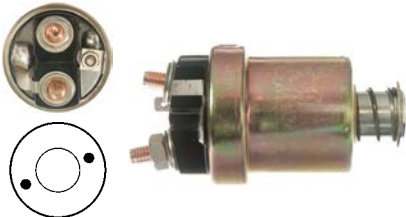

Solenoids

131009 Solenoid

Replacing: ne361, ne355

Servicing: 532026A, 6020E, 6020EF, 6020F, 6035F, 6081E, 6081F

12 V, OD 46.00, Coil bolt M8, No./ terminals 3

Cap: Cargo 131321.