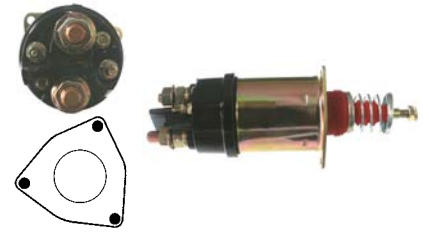

233869 Solenoid

Replacing: 1115683, 1115663, 1115657
Servicing: 42MT, 10479009, 10479010, 10479178
24 V, OD 68.80, Coil bolt 1/2" UNC,
No./ terminals 4
Solenoid cap: Cargo 232033. Insulated return.