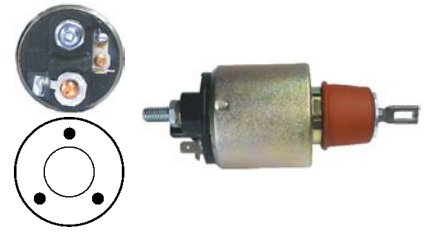

139018 Solenoid

Replacing: 9330331012

Servicing: 0001218173
12 V, OD 56.30, Coil bolt M8,
No./ terminals 3
Cap: Cargo 131315.