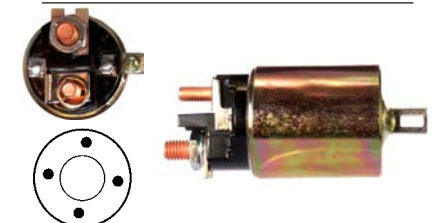

233031[#] Solenoid

Replacing: m371x93275, m371x92475
 Servicing: M1T73881
 12 V, OD 51.65, Coil bolt M8,
 No./ terminals 3
 Cap: Cargo 233032.

233133[#] Solenoid

Replacing: m371x56971
 Servicing: M1T50271, M1T50371, M1T50671
 12 V, OD 51.30, Coil bolt M8,
 No./ terminals 3