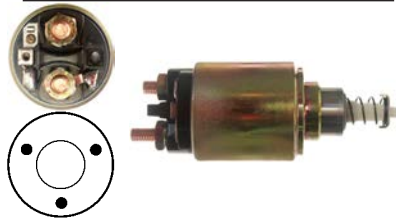

333151 5★ Solenoid

Manufacturer: Bosch
Replacing: 9330081045, 0331402531, 0331402036, 0331402031
24 V, OD 61.00, Coil bolt M10, No./ terminals 3
Cap: Cargo 131318.
Alternative no.: 132254