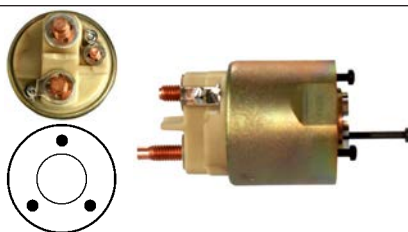

232041 Solenoid

Replacing: 594638, 594411

Servicing: d6ra105, d6ra115, d7r44, D7R47, D7R49

12 V, OD 54.00, Coil bolt M8, No./ terminals 3

Cap: Cargo 232204.