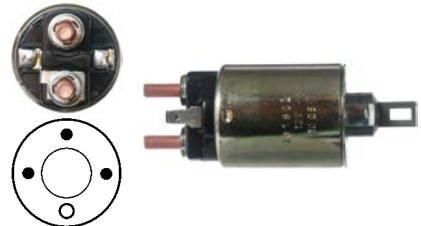

Solenoids

131802 Solenoid

Replacing: md607933, m371x82373,
m371x81871, m371x81371, m371x80571,
m371x55072, m371x55071, m371x54871
Servicing: M1T50471, M2T10171, M2T10271,
m2t20181, M2T20181A, M2T20182,
M2T20281, M2T23181, M2T50581, M2T50585,
M2T50981, m2t51181
12 V, OD 51.30, Coil bolt M8,
No./ terminals 3
Cap: Cargo 133273.