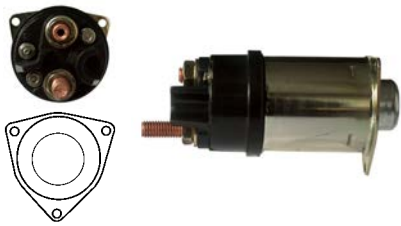

231919 Solenoid

Replacing: d921a, d916a, 1115627, 1115622

Servicing: 10478811, 10478819, 10478960, 10478976, 10479020, 1993917, 1993918, 1993920, 1993921, 1993930, 1993953, 1993954

24 V, OD 68.85, Coil bolt 1/2" UNC, No./ terminals 4

Dummy terminal: 10-32. Jump start protection cap. Silver contacts. Cap: Cargo 232027.