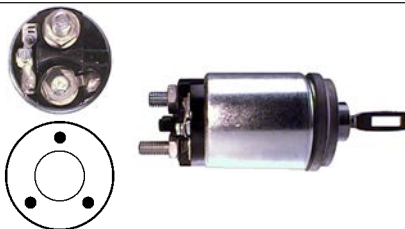

137443 Solenoid

Replacing: 0331401509, 0331401016, 0331401009

Servicing: 0001354012, 0001354027, 0001354038, 0001354055, 0001354083, 0001354084, 0001354094, 0001354096, 0001354108, 0001354113

12 V, OD 61.00, Coil bolt M10,

No./ terminals 3

Cap: Cargo 134383.