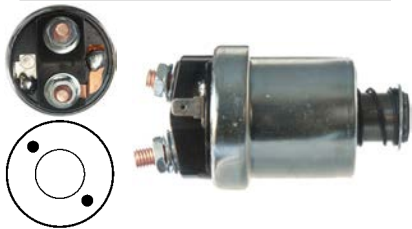

133177 Solenoid

Replacing: 680565, 680558
Servicing: 6139, 6155, 6185, 6219, 6227
12 V, OD 46.10, Coil bolt M8, No./ terminals 3
Cap: Cargo 133774.