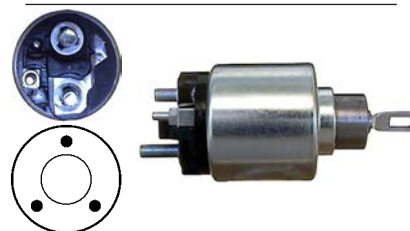

136370 Solenoid

Replacing: 0331303106
Servicing: 0001108051, 0001108056, B001111150, B001111170
12 V, OD 56.30, Coil bolt M8,
No./ terminals 3
Cap: Cargo 137706.