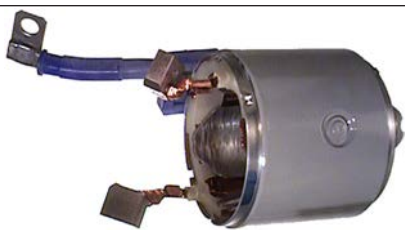

137350 Field Case

Replacing: 028100-5170, 028100-3751, 028100-3750, 028100-2751

Servicing: 028000-4540, 028000-4550, 028000-5900, 028000-5910, 028000-5911, 028000-5912, 028000-6000, 028000-6001, 028000-6030

12 V, 0.9/1 kW, OD/ middle 68.00, Length 53.00, Brush gear w/o
Brush set: Cargo 140396.