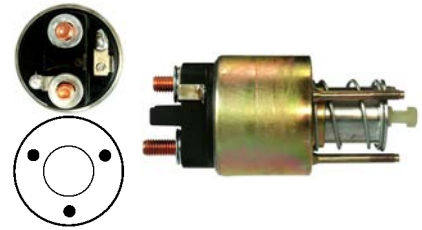

231479 Solenoid

Replacing: 85541350

Servicing: 63101007, 63191007, 63223085
12 V, OD 54.00, Coil bolt M8,
No./ terminals 3
Cap: Cargo 233074.