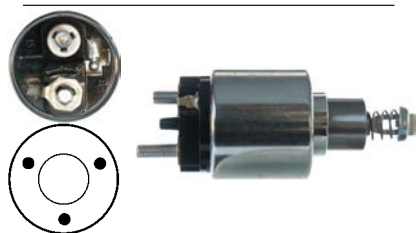

333166 Solenoid
Manufacturer: Bosch
Replacing: 0331303070, 0331303064, 0331303045
12 V, OD 56.25, Coil bolt M8,
No./ terminals 3
Cap: Cargo 133202.
Alternative no.: 132827