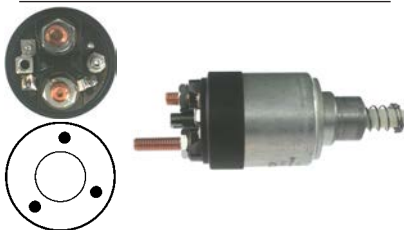

234129 Solenoid

Replacing: 2339402185, 2339402173, 2339402155

Servicing: 0001231016

24 V, OD 61.40, Coil bolt M10, No./ terminals 4

Alternative no.: 333164