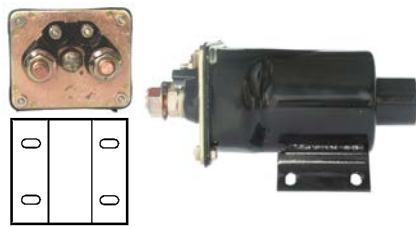

233133[#] Solenoid

Replacing: 10498715
 Servicing: 10455706, 10465038, 1998518, 1998545
 12 V, OD 51.30, Coil bolt M8,
 No./ terminals 3

233343[#] Solenoid

Replacing: 1119862, 1115561
 Servicing: 40MT, 1113379, 1114733, 1114744, 1114746, 1114747, 1114789, 1114826, 1114829, 1114830, 1114831, 1114833, 1114902
 12 V, OD 75.00, Coil bolt 1/2" UNC,
 No./ terminals 4
 Insulated return.