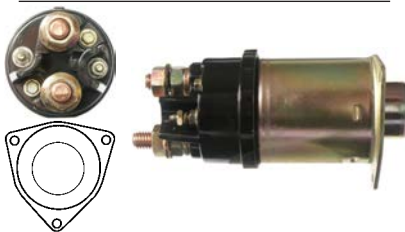

131361 Solenoid

Replacing: 1115605, 1115604, 1115594

Servicing: 37MT, 1990330, 1990331, 1990332, 1990499, 1993701, 1993702, 1993707, 1993711, 1993729, 1993732, 1993741, 1993742

24 V, OD 68.75, Coil bolt 1/2" UNC, No./ terminals 4