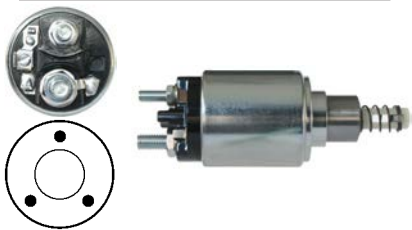

234859 Solenoid

Replacing: 2339402113
Servicing: 0001369020
12 V, OD 60.80, Coil bolt M10,
No./ terminals 3
Cap: Cargo 131319.