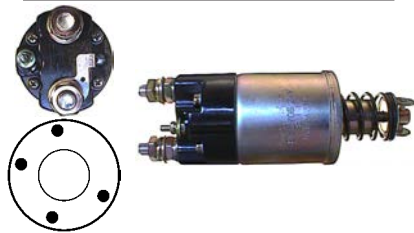

136520[#] Solenoid

Replacing: 1350-001-00x9

Servicing: 0300-552-0011, 28100-1400
24 V, OD 65.00, Coil bolt M10, No./ terminals 3