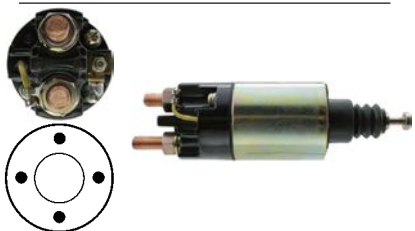

237845 Solenoid

Replacing: m373x07671

Servicing: 39MT, M9T80472, M9T80473, m9t82479, M9T83671

24 V, OD 64.00, Coil bolt M12, No./ terminals 3

NEW PRODUCT
www.hc-cargo.com

237861 Solenoid

Replacing: M371XD1171

Servicing: M0T36071, M0T45271, m0t45271zt, MR994922

12 V