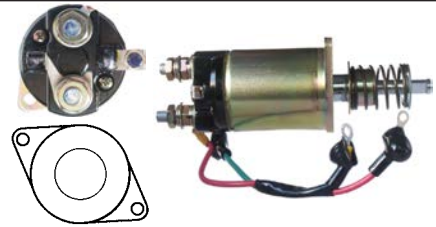

232485 Solenoid

Replacing: 1350-102-20x9

Servicing: 0351-602-025X, 0351-602-0413, 0351-602-0423

24 V, OD 65.00, Coil bolt M10, No./ terminals 3