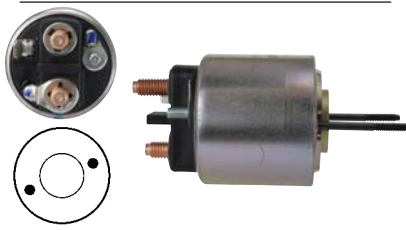

12 V, OD 53.90, Coil bolt M8, No./ terminals 3

Cap: Cargo 136367.

136669[#] Solenoid

Replacing: ced67, 182428, 077191

Servicing: d11e122, d11e122t

24 V, OD 65.30, Coil bolt M10, No./ terminals 3

Cap: Cargo 138172. Moving contact: Cargo 138173.