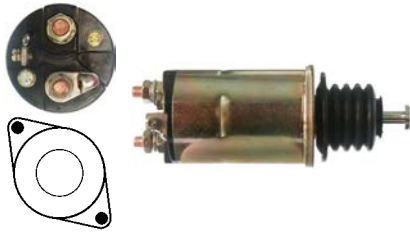

Servicing: 0-21000-3333, 0-21000-3390, 0-21000-3391, 0-21000-3411, 0-21000-3625, 0-21000-3800, 0-21000-4452, 0-21000-4740

24 V, OD 69.70, Coil bolt M10, No./ terminals 3

Cap: Cargo 138897.

134631 Solenoid