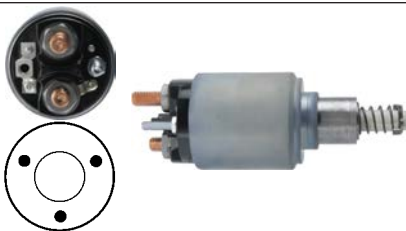

333158 Solenoid
Manufacturer: Bosch
Replacing: 2339402180, 2339402156, 2339402117
Servicing: 0001410037
24 V, OD 61.60, Coil bolt M10, No./ terminals 4
Cap: Cargo 230278.
Alternative no.: 230904