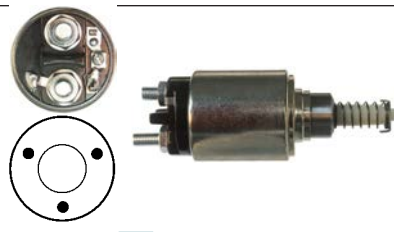

333170 Solenoid
Manufacturer: Bosch
Replacing: 0331402055, 0331402021
Servicing: 0001364102, 0001364104, 0001364200, 0001364203, 0001364206, 0001364301, 0001364400, 0001364402
24 V, OD 60.85, Coil bolt M10,
No./ terminals 3
Cap: Cargo 131317.
Alternative no.: 132362