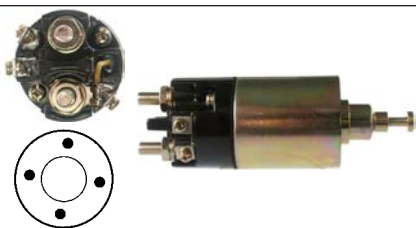

234545 Solenoid

Replacing: m373x02072

Servicing: M6T20071, m6t20471

12 V, OD 63.90, Coil bolt M10
5 terminals.