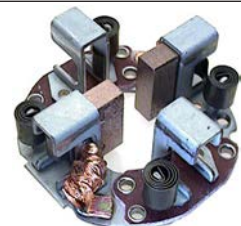

133338 Brush Gear

Replacing: m649t02171
Servicing: m2t60071, M2T60072, m2t60073, M2T60171, M2T60172, M2T60185, M2T60571, M2T92071, M2T92171, M2T92172, M2T92271, MD072654
OD 71.50, No./ brushes 2
Neg. brushes. Brush set: Cargo 140388.