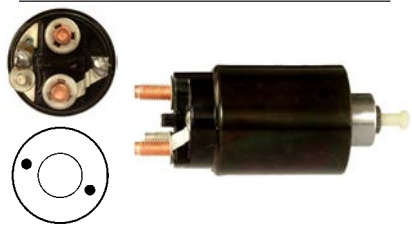

231178 Solenoid

Replacing: sw5203, SW5112, f6vz11390aa
Servicing: F6VU11000AA, F75U11000AA,
F7LU11000BA, f7pu-11000-aa, f7pu-
11000-da, f7pu-11000-ea, F7PU11000BA,
F7PU11000CA
12 V, OD 51.35, Coil bolt M8,
No./ terminals 3
Cap: Cargo 231180.