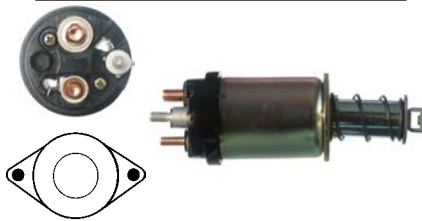

133590 Solenoid

Replacing: tpb152, 77231, 77230, 77209, 77193, 000077231010, 000077230010, 000077209010

Servicing: M78, M79, 063226820010, 063226823010, 063226824010, 063226826010, 063226836010, 063226837010, 063226838010

12 V, OD 44.85, Coil bolt M8, No./ terminals 3
Cap: Cargo 133200.