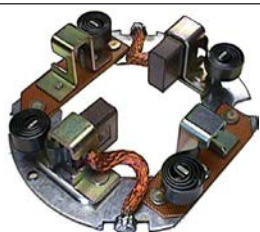

132922# Brush Gear

Replacing: 2130-13021
Servicing: S12-85, S12-87, S13-24A, S13-73, S13-74
12 V, OD 86.00, No./ brushes 2
w/ neg. brushes. Brush set: Cargo 140377.