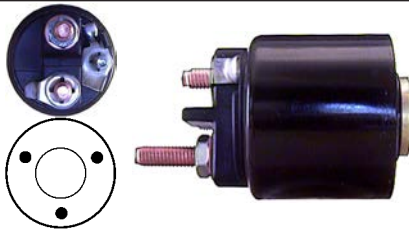

136255 Solenoid

Replacing: 594704, 594607, 594280, 594271, 182717

Servicing: d6ra132, D6RA168, d6ra17, d6ra18, D6RA185, d6ra19, d6ra22, d6ra27, d6ra29, d6ra34, d6ra40, d6ra50, d6ra52, d6ra54

12 V, OD 53.90, Coil bolt M8, No./ terminals 3

Cap: Cargo 136367.