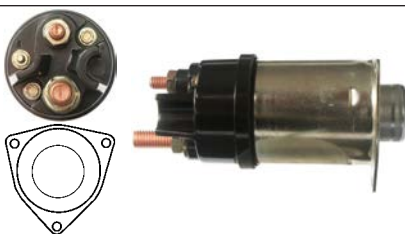

131356 Solenoid

Replacing: 1115591

Servicing: 37MT, 1990308, 1990319, 1990341

12 V, OD 68.55, Coil bolt 3/8" UNC, No./ terminals 3

Motor terminal: 3/8"-16. Cap: Cargo 137810.