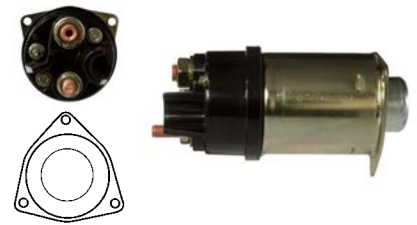

Cap: Cargo 232025.

231914 Solenoid

Replacing: 1115610

Servicing: 37MT, 1993767, 1993854

12 V, OD 68.85, Coil bolt 1/2" UNC, No./ terminals 3

Cap: Cargo 232028.

231915 Solenoid

Replacing: d905a, 1115612