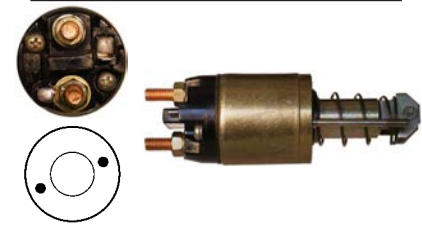

Replacing: 85540501
 Servicing: 63223432
 12 V, OD 52.00, Coil bolt M8,
 No./ terminals 4

139785 Solenoid

Replacing: 85540781, 63600408
 Servicing: 63220535, 63221302, 63221332, 63221408
 12 V, OD 51.70, Coil bolt M8,
 No./ terminals 3
 Cap: Cargo 133229.