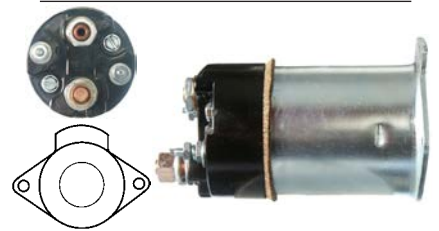

133814 Solenoid

Replacing: 1114373, 1114338, 1114327,
1114298, 1114293
Servicing: 22MT, 27MT, 1107555, 1107559,
1107572, 1108250, 1109140, 1113591,
1113594, 1113596, 1113600, 1998351,
1998409, 1998426
24 V, OD 60.85, Coil bolt M10,
No./ terminals 4
Isolated bottom.