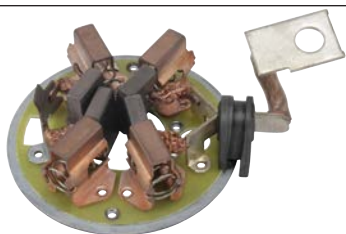

139698 Brush Gear

Replacing: 9003334363, 6033AD4180, 6033AD4161, 6033ad4026, 6033AD0471, 6033ad0380, 6033ad0156, 6033ad0130

Servicing: 0001231002, 0001231003, 0001231004, 0001231005, 0001231006, 0001231007, 0001231009, 0001231010, 0001231011, 0001231012

28 V, OD 90.75, No./ brushes 4

Alternative no.: 333300