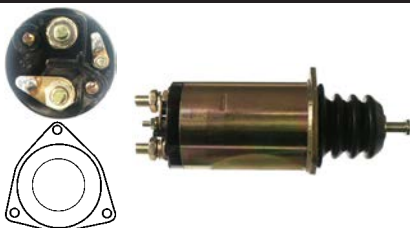

D.E. Brackets

231744# D.E. Bracket

 Replacing: 0-23310-1460, 0-23310-1210
Servicing: 28MT

Solenoids

132495 Solenoid

 Replacing: 0-47100-3031, 0-47100-3030,
0-47100-2690, 0-47100-2650

 Servicing: 0-21000-3271, 0-21000-3480,
0-21000-3520, 0-21000-3650, 0-21000-3651,
0-21000-3661, 0-21000-3690, 0-21000-3711
12 V, OD 70.00, Coil bolt M10,
No./ terminals 3
Cap: Cargo 138897.