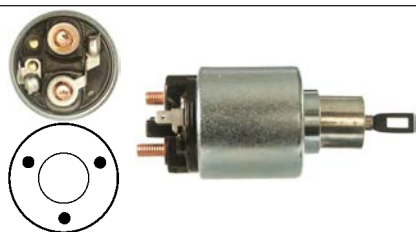

132267 Solenoid

Replacing: 0331303597, 0331303560, 0331303122, 0331303097, 0331303091, 0331303090, 0331303083, 0331303060

Servicing: 0001108023, 0001108075, 0001125055, 0001125056, 0001208209, 0001208211, 0001208213, 0001208227, 0001218003, 0001218004

12 V, OD 56.40, Coil bolt M8,
No./ terminals 3
Cap: Cargo 132282.