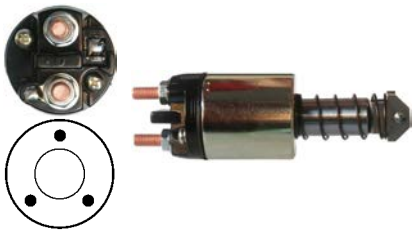

132228 Solenoid

Replacing: 085540561010, 085540001010
Servicing: 063221435010, 063221436010,
063221530010, 063221533010,
063221536010, 063221635010,
063223235010, 063223236010
12 V, OD 20.25, Coil bolt M8,
No./ terminals 3
Cap: Cargo 132229. Moving contact: Cargo
132246.