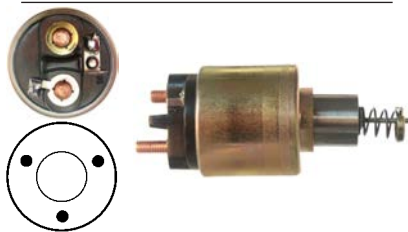

132261 Solenoid

Replacing: 0331303034

Servicing: 0001312108, 0001312109, 0001317005, 0001317006, 0001317007, 0001317008, 0001317011, 0001317012, 0001317014, 0001317015

12 V, OD 56.70, Coil bolt M8, No./ terminals 3

Cap: Cargo 133202.