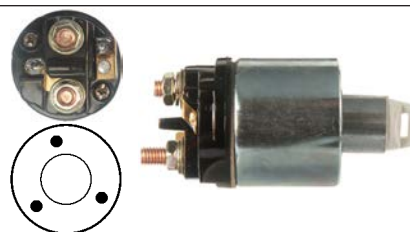

133120 Solenoid

Replacing: 683487, 583618, 583331, 583261

Servicing: 532027, 534032, 534032A, 534036, 534047, 534051A, 534056

12 V, OD 50.90, Coil bolt M8,
No./ terminals 3

Cap: Cargo 132274.