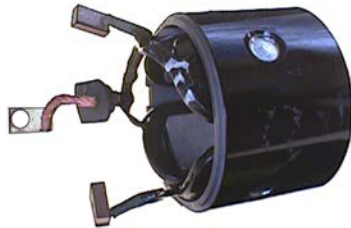

136135 Field Case

Replacing: m800x38973, m800x38871, m800t55971, m800t52971, m800t51871, m800t50471, m800t38973, m800t38972
Servicing: M1T72581, M3T10476D, m3t21281d, m3t21882d, M3T24482H, M3T24482HC, M3T24482J, M3T24482K, m3t24482l, M3T24486A, M3T24486H
12 V, 0.8 kW, OD/ middle 89.50, Length 62.00, Brush gear w/o, Magnets w/o