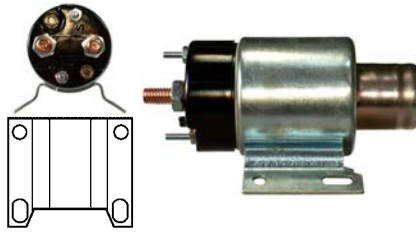

232221 Solenoid

Replacing: d985, d953, 1119883, 1115582, 1115537
Servicing: 30MT, 1113001, 1113006, 1113034, 1113038, 1113040, 1113049, 1113050, 1113052, 1113053, 1113056, 1113081, 1113104
12 V, OD 66.30, Coil bolt 3/8" UNC,
No./ terminals 4
Cap: Cargo 232222.