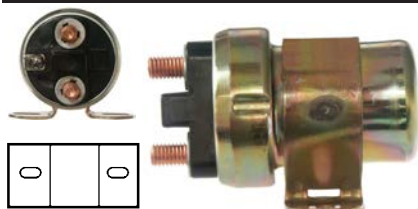

Solenoids

130492 Solenoid

Replacing: 19024765
24 V, 50 A, Intermittent load 500 Amp.,
OD 40.00, Coil bolt M8, Seconds 5,
No./ terminals 3