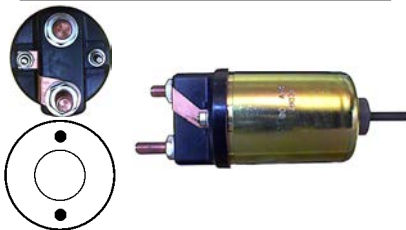

12 V, OD 53.90, Coil bolt M8, No./ terminals 3

Cap: Cargo 136367.

136669[#] Solenoid

Replacing: ced67, 182428, 077191

Servicing: d11e122, d11e122t

24 V, OD 65.30, Coil bolt M10, No./ terminals 3

Cap: Cargo 138172. Moving contact: Cargo 138173.