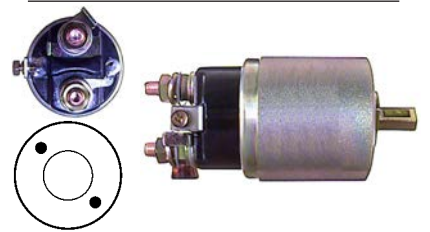

136141 Solenoid

Replacing: 2240-5700
Servicing: S24-03A, S24-03B, S24-03C, S24-07, S24-13, S24-14, S25-161
24 V, OD 52.75, Coil bolt M8,
No./ terminals 3
Cap: Cargo 134620.