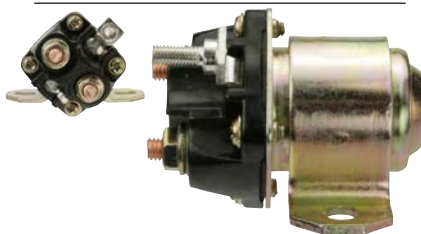

235699 Safety Switch

Replacing: 10511414, 10511368
Servicing: 19011506, 19011508, 19011510,
19011513, 19011514, 19011515, 19011516,
19011517, 19011518, 19011519, 19011521,
19011525
12 V, Terminals 3, Bracket w/,
Resistor w/o, Diode w/o