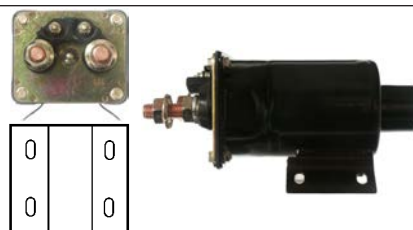

131364 Solenoid

Replacing: 1119832, 1115607, 1115576, 1115559, 1115557, 1115548, 1115547, 1115544, 1115526

Servicing: 40MT, 50MT, 10461047, 10478846, 10478848, 10478850, 10478851, 10478852, 10478853, 10478855, 10478856, 10478859

24 V, OD 74.40, Coil bolt 1/2" UNC, No./ terminals 4

Insulated return. Cap: Cargo 131368.