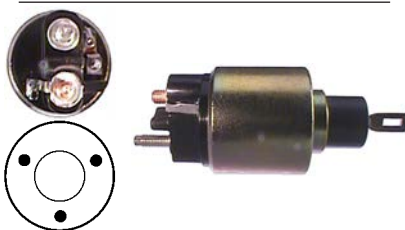

137491 Solenoid

Replacing: 9330331001, 2339303857

Servicing: 0001218157, 0001218757, 0001223001, 0001223014

12 V, OD 56.30, Coil bolt M8,

No./ terminals 3

Cap: Cargo 231565.