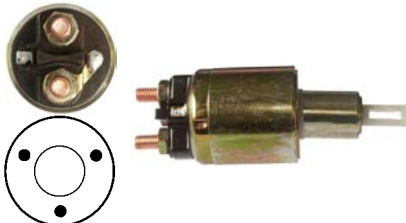

130830 Solenoid

Replacing: 063633601010
Servicing: 063216808010, 063216826010,
063216873010, 063217104010,
063217105010
12 V, OD 61.10, Coil bolt M10,
No./ terminals 3
Cap: Cargo 131329. Moving contact: Cargo
132248.