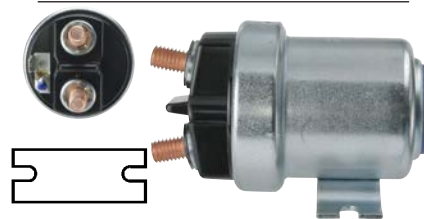

231809 Solenoid

12 V, 200 A, Intermittent load 800 Amp.,
OD 45.00, Coil bolt M8, Seconds 5,
No./ terminals 3