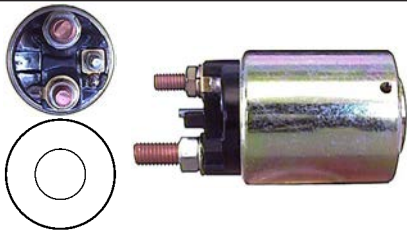

135461 Solenoid
Servicing: PG200PMGR, PG250PMGR, 9000762, 9000768, 9000796
12 V, OD 51.30, Coil bolt M8,
No./ terminals 3
Cap: Cargo 139432.