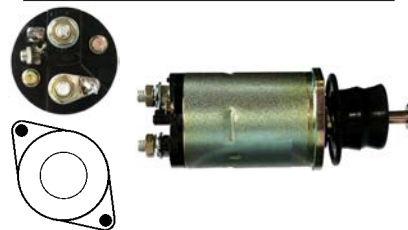

231735 Solenoid

Replacing: 7-47100-0130, 7-47100-0040

Servicing: 0-21000-3462, 0-21000-4040,
0-21000-4830, 0-21000-4900
24 V, OD 56.85, Coil bolt M8,
No./ terminals 3
Cap: Cargo 139511.