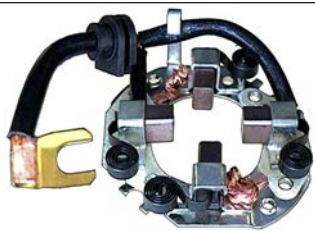

Pkg. 4

137750 Brush Gear

Replacing: 2114-93102, 2114-83102, 2114-39008, 2114-23104

Servicing: s114-364, S114-505, S114-505A, S114-507A, S114-509, S114-516, S114-516A, S114-517, S114-517C, S114-518, S114-519A

12 V, OD 62.90, No./ brushes 4
Brush set: Cargo 140786.