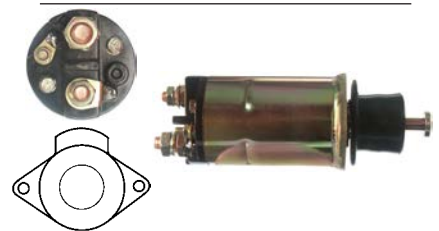

133852 Solenoid

Replacing: d930a, 10457055
Servicing: 28MT, 10479604, 10479613,
10479615, 10479619, 10479621, 1113273,
1113274, 1113275, 1113276, 1113278,
1113279, 1113280
12 V, OD 57.00, Coil bolt M8,
No./ terminals 3
Cap: Cargo 134841. Terminal switch: M5.