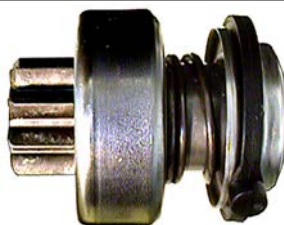

136723 Drive

Replacing: 1006209535, 1006209521

Servicing: 0001106001, 0001106002, 0001106004, 0001108005, 0001108006, 0001108021, 0001108147, 0001108203, 0001108535, 0001111001

ID 12.00, OD 25.20, Total length 58.65, Rotation ACR, No./ teeth 9, Splines A 10