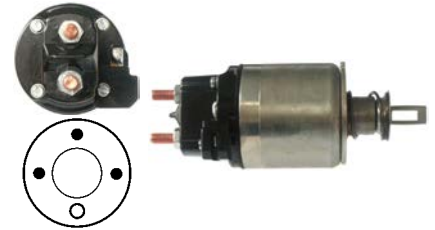

130373 Solenoid

Replacing: 63602290, 63602200

Servicing: 63224600, 63224602, 63224691, M125M3-Z9(3/12)

12 V, OD 68.45, Coil bolt M8,

No./ terminals 3

Cap: Cargo 131327.