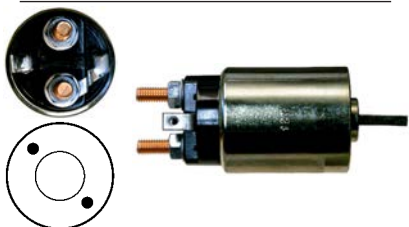

138739 Solenoid

Replacing: 2130-47005, 2130-17010

Servicing: s13-115, S13-115A, S13-120A, S13-294, S13-94, S13-94A

12 V, OD 52.20, Coil bolt M8,
No./ terminals 3