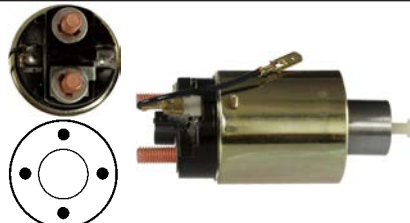

231977 Solenoid

Replacing: md618728, md607889, m371x71473, m371x60171
Servicing: M0T71981, m1t70481, M3T25981, M3T32591, M3T33586D, M3T37481, M3T42681, M3T42881, MD189054
12 V, OD 51.30, Coil bolt M8,
No./ terminals 3
Cap: Cargo 133287.