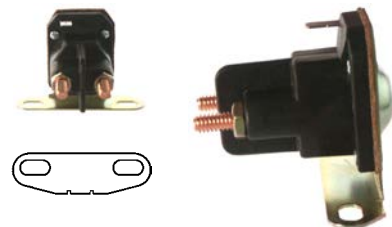

234071 Solenoid

12 V, 80 A, Coil bolt 5/16"-24,
No./ terminals 3