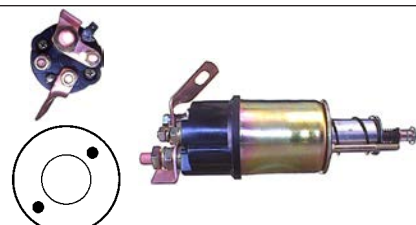

134891 Solenoid

Replacing: tob180, 77027

Servicing: M50, 26342, 26342D, 26342K, 26342L

12 V, OD 53.60, Coil bolt M6, No./ terminals 4

Cap: Cargo 131276.