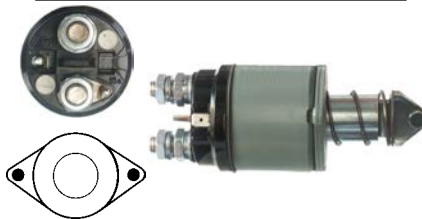

134795 Solenoid

Replacing: 7150242, 443937150241, 443930150241
Servicing: 11590400, 443115142350
12 V, OD 55.00, Coil bolt M10,
No./ terminals 3
Cap: Cargo 135773.