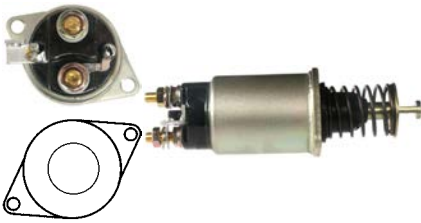

234663 Solenoid

Replacing: 1350-126-22x9

Servicing: 0350-502-0321

24 V, OD 51.95, Coil bolt M8, No./ terminals 3