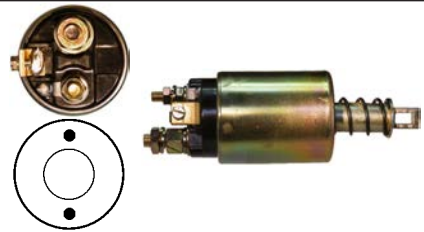

Servicing: s13-115, S13-115A, S13-120A, S13-294, S13-94, S13-94A

12 V, OD 52.20, Coil bolt M8,
No./ terminals 3

138744[#] Solenoid

Replacing: 2250-87003

Servicing: S25-135A, S25-137B, S25-172, S25-172A, S25-173, S25-173A, S25-173B
24 V, OD 62.75, Coil bolt M8,
No./ terminals 3