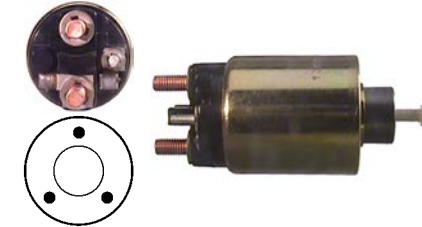

137811 Solenoid
 Replacing: 10456454
 Servicing: 28MT, 10465054, 1113267, 1113269, 1113270, 1113295, 1113296
 12 V, OD 56.90, Coil bolt M8,
 No./ terminals 3
 Cap: Cargo 137824.

138068 Solenoid
 Replacing: 1114534, 1114223
 12 V, 200 A, Intermittent load 900 Amp.,
 OD 42.00, Coil bolt 5/16" UNF,
 Seconds 5, No./ terminals 6
 Silver contact.