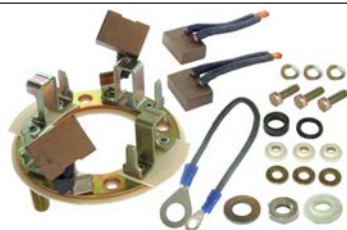

231841 Brush Gear

Replacing: 594381
Servicing: ACR, D7ES1, D7ES2, D7ES4, d7es5
OD 59.60, No./ brushes 4

233617 Brush Gear

Replacing: 594222
Servicing: d13hp605, d13hp607, d13hp608
OD 95.20, No./ brushes 4
Brush set: cargo 141067.