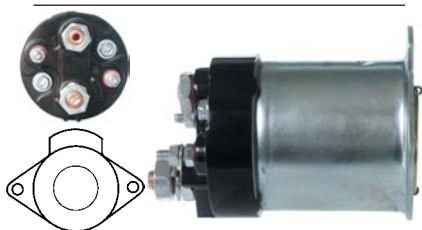

131590 Solenoid

Replacing: sw1864, e4fz11390a, e3pz11390a
Servicing: 5MT, 22MT
12 V, OD 59.90, Coil bolt 3/8" UNC,
No./ terminals 4
Insulated return. Cap: Cargo 137809.