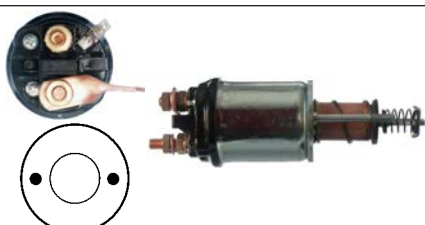

134886 Solenoid

Replacing: tpb115, tpb114, SSL0009, 77138, 77136, 000077136010

Servicing: M127/2.8, 063227553010, 063227554010, 27506A, 27506D, 27507A, 27507B, 27511, 27511A, 27553A, 27553D, 27554A, 27554B

12 V, OD 53.55, Coil bolt M8,

No./ terminals 3

Cap: Cargo 131015.