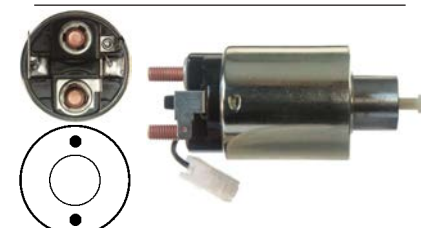

133289 Solenoid

Replacing: 36120-11130

Servicing: M39646, MC109018, MC109025, MG112014, MP112040

12 V, OD 51.55, Coil bolt M8, No./ terminals 4
Cap: Cargo 134915.