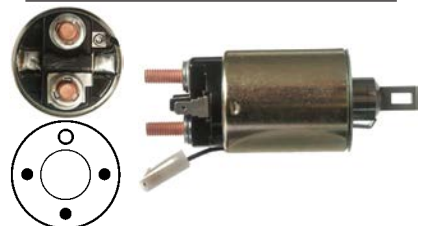

132095 Solenoid

Replacing: m371x33371, m371x31271
Servicing: m1t73481a, m1t75381a,
M2T10471, M2T23081, M2T25772, M3T10372,
M3T20081, M3T20381, m3t20781, M3T22081,
M3T22381
12 V, OD 51.40, Coil bolt M8,
No./ terminals 4
Cap: Cargo 133113.