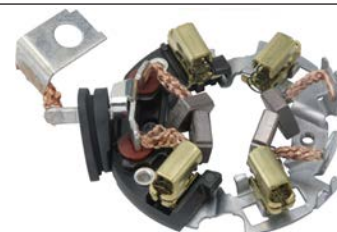

333301 Brush gear
Manufacturer: Bosch
Replacing: F000AL1919, 1004336928,
1004336917, 1004336846, 1004336844,
1004336817
12 V, OD 64.90, No./ brushes 4
Brush pos.: Cargo BS175. Brush neg.: Cargo
BS176.
Alternative no.: 138899