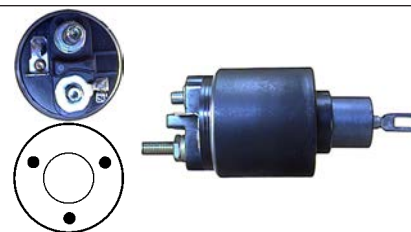

136852 Solenoid

Replacing: 2339303407, 2339303324,
2339303291, 2339303248, 2339303229,
0331303229, 0331303145
Servicing: 0001108113, 0001108114,
0001108174, 0001108175, 0001108220,
0001108221, 0001110122, 0001110123,
0001110126, 0001110127
12 V, OD 56.45, Coil bolt M8,
No./ terminals 3
Cap: Cargo 137815.