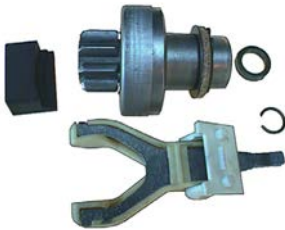

138533 Drive

Replacing: 085541080010
Servicing: 063223039010, 063293039010
ID 11.60, OD 24.90, Total length 60.85,
Rotation CR, No./ teeth 9, Splines A 12