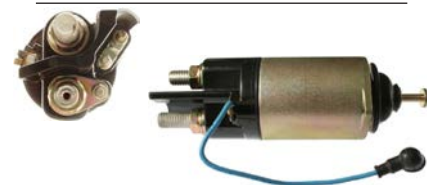

234876 Solenoid

Replacing: 053400-9751, 053400-9750
Servicing: 128000-7170, 128000-7172,
128000-7174, 128000-7240, 128000-7520,
228000-4730
24 V, OD 63.54, Coil bolt M12,
No./ terminals 4