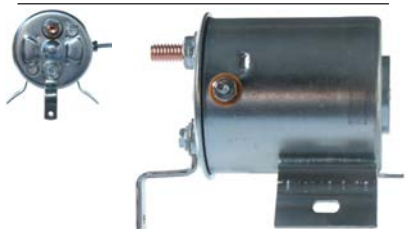

232838[#] Solenoid

Replacing: 4642964, 4642961, 4642884,
4642222, 1889146
3 V, OD 62.65, No./ terminals 3