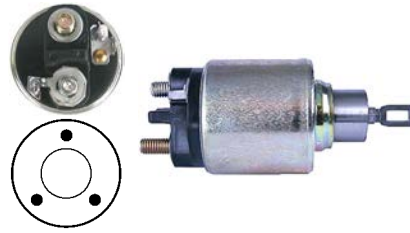

Cap: Cargo 233925.

230847 Solenoid

Replacing: 2339303282

Servicing: 0001109033

 12 V, OD 56.25, Coil bolt M8,
No./ terminals 3

Cap: Cargo 138004.

230848 Solenoid

Replacing: 2339304025, 2339304020