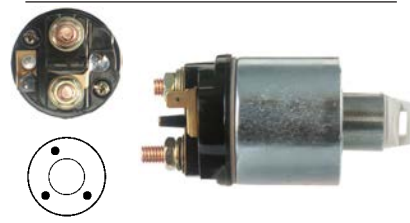

133123 Solenoid

Replacing: 683523, 683522, 583335

Servicing: 534048, 534048A, 534053, 534054, 534055

12 V, OD 50.80, Coil bolt M8,
No./ terminals 3

Cap: Cargo 131172.