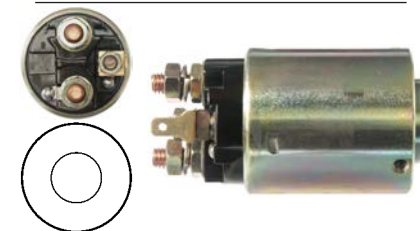

132696 Solenoid

Replacing: 1119988, 1119888, 1119858,
 1119855, 1115583, 1115543, 1115513,
 1115512, 1114322
 Servicing: 30MT, 1107607, 1108128,
 1108151, 1108629, 1108652, 1108668,
 1109758, 1109996, 1113135, 1113148,
 1113162, 1113163
 24 V, OD 66.30, Coil bolt 3/8" UNC,
 No./ terminals 4
Insulated return. Cap: Cargo 232216.