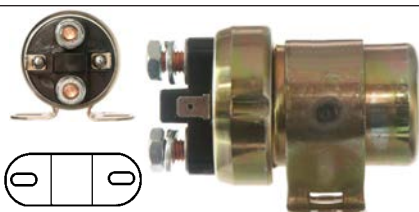

131254 Solenoid

Replacing: 19024763
24 V, 50 A, Intermittent load 500 Amp.,
OD 39.70, Coil bolt M8, Seconds 5,
No./ terminals 4