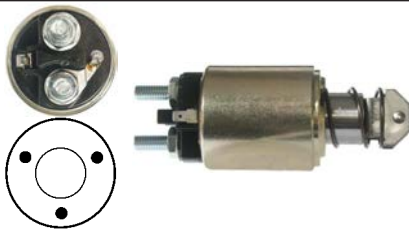

131115 Solenoid
Replacing: tob811, 085540211010,
063633933010
Servicing: 063216727010, 063216731010,
063216733010, 063216740010,
063216741010, 063216748010,
063217225010, 063217226010
24 V, OD 60.80, Coil bolt M10,
No./ terminals 3
Cap: Cargo 131329. Moving contact: Cargo
132248.