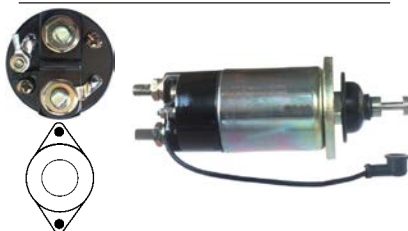

12 V, OD 51.55, Coil bolt M8, No./ terminals 4

Cap: Cargo 134915.

134413 Solenoid

Replacing: ME023103

24 V, OD 62.60, Coil bolt M10, No./ terminals 3

Cap: Cargo 137869.

135590 Solenoid

Replacing: m371x79273, m371x63571, m371x63271, m371x63171, m371x61571