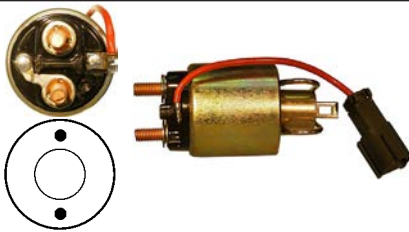

Servicing: s114-850, S114-850A, S114-850B, S114-850C
12 V, OD 52.00, Coil bolt M8,
No./ terminals 3
Cap: Cargo 139330.

138363 Solenoid

Replacing: 2130-57003

Servicing: S13-101, S13-102

12 V, OD 52.20, Coil bolt M8,
No./ terminals 3
Cap: Cargo 137798. Moving contact: Cargo 139853.