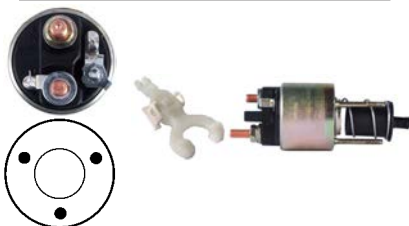

230807 Solenoid

Replacing: 085541860010
Servicing: 063102008010, 063103002010,
063103003010, 063103007010,
063103008010, 063103022010,
063103023010, 063103025010
12 V, OD 54.00, Coil bolt M8,
No./ terminals 3
Cap: Cargo 139602.