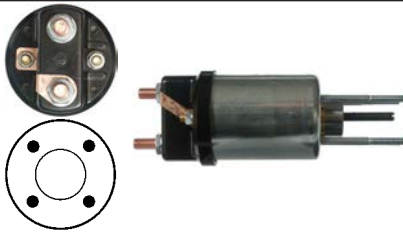

131071 Solenoid

Replacing: ced539, ced512, ced510, ced502, ced501, 182438, 095759, 094795, 074764, 073302

Servicing: d10e47, d10e48, d10e54, d10e63, d10e64, d10e73, d10e80, d10e84, d11e118, d11e119, d11e119t, d11e120, D11E126, d11e129

12 V, OD 54.35, Coil bolt M8, No./ terminals 3

Cap: Cargo 134401.