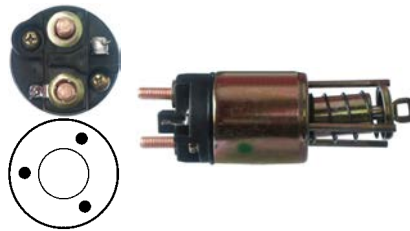

133566 Solenoid

Replacing: 85540991, 85540473, 85540471, 85540231, 063601962000

Servicing: 50246532, 63221832, 63221892, 63222831, 63222832, 63222833, 63222836, 63222837, 63222897, 63223031, 63223032, 63223033

12 V, OD 52.40, Coil bolt M8, No./ terminals 3

Cap: Cargo 133229.