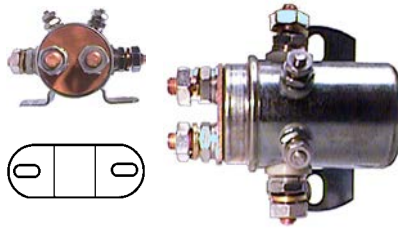

Solenoids

138068 Solenoid

Replacing: so51189

12 V, 200 A, Intermittent load 900 Amp., OD 42.00, Coil bolt 5/16" UNF, Seconds 5, No./ terminals 6
Silver contact.