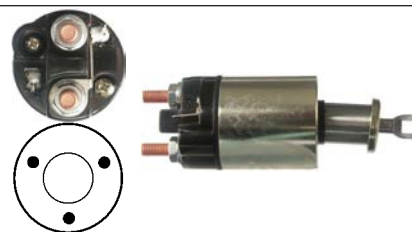

131589 Solenoid

Replacing: 85540071, 63601600

Servicing: 63221800, 63221830, 63223438

12 V, OD 50.15, Coil bolt M8,

No./ terminals 3

Cap: Cargo 132250. Moving contact: Cargo 132251.