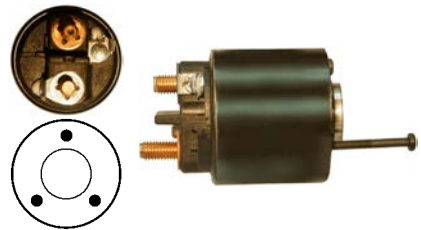

230222 Solenoid

Replacing: 594138

Servicing: D6RA26, D6RA30, D6RA47

12 V, OD 54.00, Coil bolt M8, No./ terminals 3