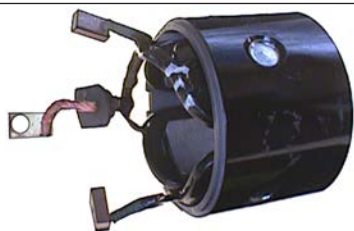

136135 Field Case
Replacing: ssp0035, LTH108, 61240731
12 V, 0.8 kW, OD/ middle 89.50,
Length 62.00, Brush gear w/o,
Magnets w/o