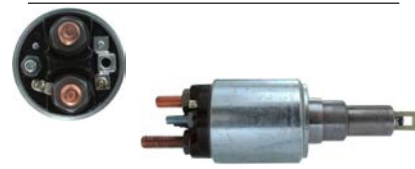

237753 Solenoid

Replacing: 2339402220

Servicing: 0001241001, 0001241003, 0001241007, 0001241014, 0001241019, 0001261001, 0001261002

24 V, No./ terminals 4