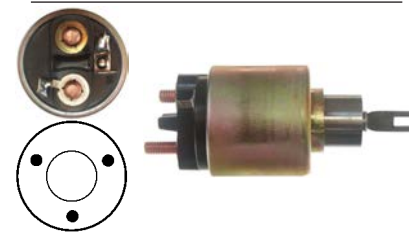

132265 Solenoid

Replacing: 9330081062, 0331303066

Servicing: 0001109003, 0001110017, 0001110999, 0001125507, 0001125508, 0001125517, 0001125518, 0001208507, 0001208516, 0001208518

12 V, OD 56.75, Coil bolt M8, No./ terminals 3

Cap: Cargo 131315.