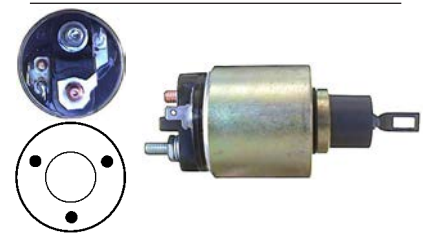

135526 Solenoid

Replacing: 9330331002, 0331303665, 0331303165

Servicing: 0001218152, 0001218812, 0001218817, 0001218818, 9000331201, 9000331203, 9000331421, 9000331423, 9000331428, 9000331430

12 V, OD 56.30, Coil bolt M8,
No./ terminals 3
Cap: Cargo 132779.