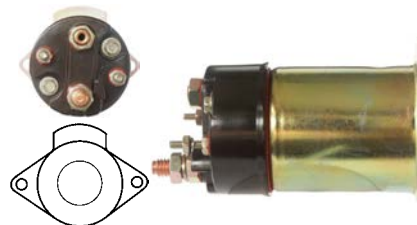

130499 Solenoid
Replacing: d6tz11390a
Servicing: 10MT, 20MT, 25MT, 27MT
12 V, OD 59.80, Coil bolt 3/8" UNC, No./ terminals 4
Cap: Cargo 130497.