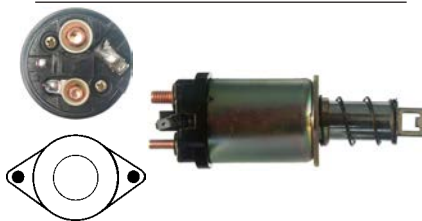

134455 Solenoid

Replacing: tpb136, 77198, 77165, 000077165010

Servicing: M79, 063226655010, 063227012010, 26623, 26624, 26624A, 26624D, 26646, 26646B, 26646D, 26648, 26648A, 26648B, 26649

12 V, OD 44.75, Coil bolt M6, No./ terminals 3
Cap: Cargo 139112.