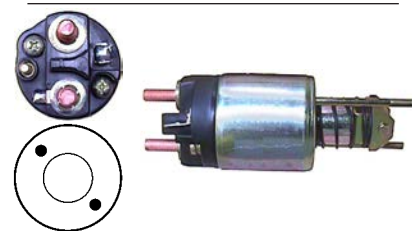

132137 Solenoid

Replacing: 85540301, 85530000, 63600800

Servicing: 63221300, 63221330, 63221401, 63221431

12 V, OD 52.30, Coil bolt M8,

No./ terminals 4

Cap: Cargo 132138.