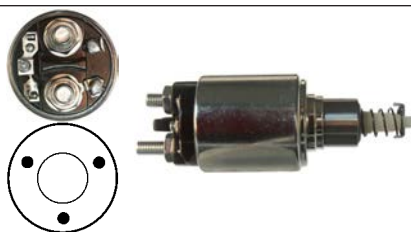

132294 Solenoid

Replacing: 0331402707, 0331402207, 0331402012

Servicing: 0001360039, 0001360044, 0001360048, 0001360054, 0001360057, 0001368003, 0001368008, 0001368011, 0001368015, 0001368023

24 V, OD 60.75, Coil bolt M10,
No./ terminals 4
Insulated return. Cap: Cargo 132677.