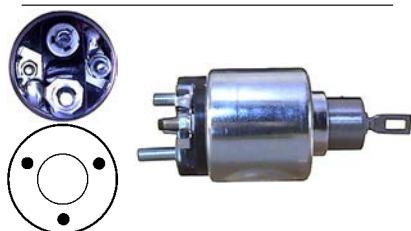

136036 Solenoid

Replacing: 2339303246, 0331303617, 0331303616, 0331303120, 0331303117, 0331303116, 0331303105
Servicing: 0001108018, 0001108042, 0001108063, 0001108064, 0001108065, 0001108108, 0001108115, 0001108145, 0001110041, 0001110042
12 V, OD 56.25, Coil bolt M8,
No./ terminals 4
Cap: Cargo 136108. w/ 30H terminal.