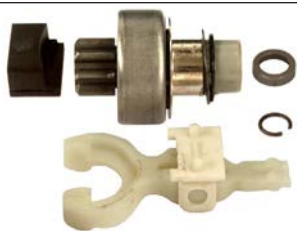

230804 Drive

Replacing: 85541710

Servicing: 063102018010, 063102021010, 63101015, 63101021, 63101022, 63101023, 63102020, 63102022, 63103024

ID 11.55, OD 23.50, Total length 64.00, Rotation CR, No./ teeth 8, Splines A 12
Drive only: Cargo 139655.