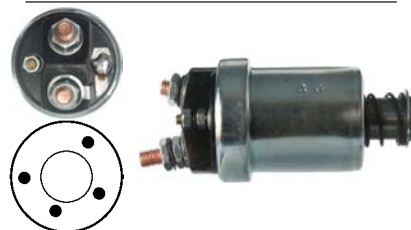

133178 Solenoid

Replacing: 35640175
12 V, OD 46.30, Coil bolt M8,
No./ terminals 3
Cap: Cargo 131323.