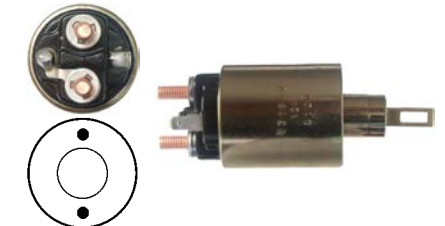

12 V, OD 53.65, Coil bolt M6,
No./ terminals 4
Cap: Cargo 133367.

131800 Solenoid

Replacing: toj103

12 V, OD 52.30, Coil bolt M8,
No./ terminals 3

Cap: Cargo 133269. Moving contact: Cargo 133270.

132227 Solenoid