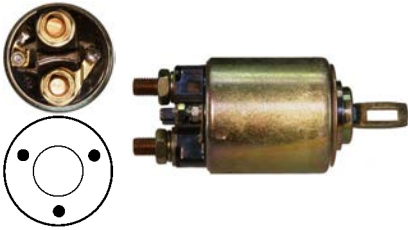

139849 Solenoid

Replacing: 63633604

Servicing: 63216814, 63217106, 63217108, 63217110, 63217112, 63217116, MT68P, MT71H

12 V, OD 61.00, Coil bolt M10,
No./ terminals 3
Cap: Cargo 139141.