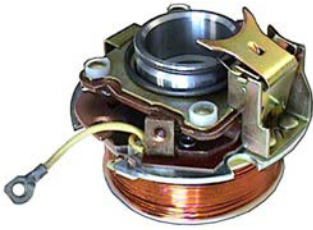

132595 Solenoid

Replacing: 6510-58, 6211-39d, 6211-39c, 6211-39b

Servicing: 1320015, 1320023, 1320027, 1320029, 1320183, 1320510, 1320513, 1320515, 1320D183, 1320F022, 1320F027, 1320F028

12 V