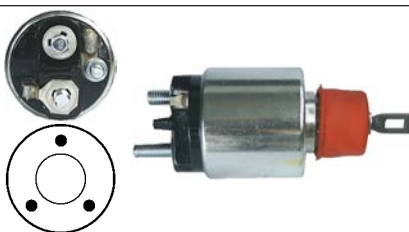

230324 Solenoid

Replacing: 2339303221

Servicing: 0001107049, 0001108188,
9007045009, 9007045020

12 V, OD 56.30, Coil bolt M8,
No./ terminals 3

Cap: Cargo 138004.