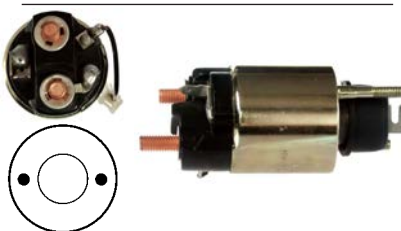

232000 Solenoid

Replacing: 053400-4643, 053400-4642,
053400-4640, 053400-4432, 053400-4431,
053400-4430
Servicing: 028000-5334, 028000-5335,
028000-6380, 028000-6381, 028000-6382,
028000-6383, 028000-6384, 028000-6385,
028000-6391
12 V, OD 50.00, Coil bolt M8,
No./ terminals 4