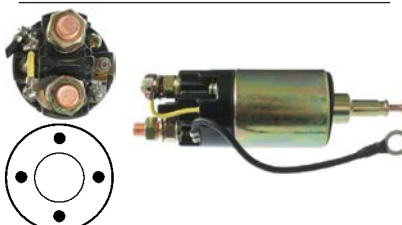

12 V, OD 51.75, Coil bolt M8

234113# Solenoid

Replacing: M374X00371, m370x90471

24 V, OD 77.00, Coil bolt M10, No./ terminals 4

234114 Solenoid

Replacing: M373X10581

Servicing: 39MT, m9t70379

12 V, OD 64.00, Coil bolt M12, No./ terminals 4