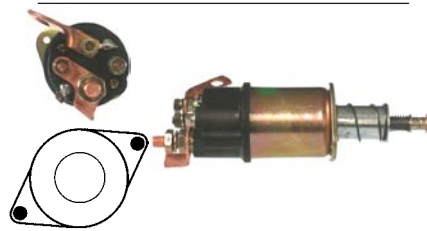

131121 Solenoid
Replacing: tpb137, tpb123, tob165, tob137,
tob125, tob123, tob122, 77163, 77119,
77115, 77054, 76997F, 76997
Servicing: M50, 26312D, 26312H, 26312J,
26312N, 26312Q, 26318A, 26318F, 26336,
26336A, 26336F, 26336H, 26336Q, 26336R,
26355
12 V, OD 53.70, Coil bolt M6,
No./ terminals 4
Cap: Cargo 131276.