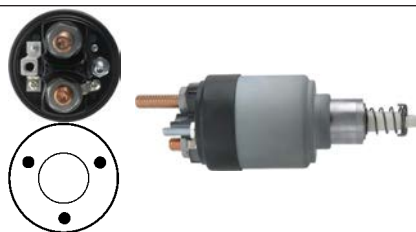

333164 Solenoid
Manufacturer: Bosch
Replacing: 2339402185, 2339402173, 2339402155
Servicing: 0001231016
24 V, OD 61.40, Coil bolt M10,
No./ terminals 4
Alternative no.: 234129