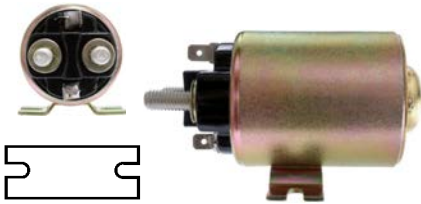

131373Z Solenoid

Replacing: 19024761
12 V, 150 A, Intermittent load 800 Amp.,
OD 52.17, Coil bolt M8, Seconds 5,
No./ terminals 4
Silver contacts. 4 terminals.
Alternative no.: 333153 , 131373