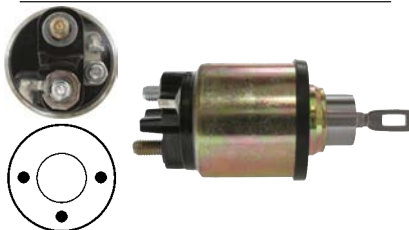

234967 Solenoid

Replacing: 2339304026
 Servicing: 0001106016, 0001107080, 0001116004
 12 V, OD 52.50, Coil bolt M8,
 No./ terminals 3
 Terminal 50: 9.30 mm.

235060 Solenoid

Replacing: 2339305077, 2339305055
 Servicing: 0001123012, 0001123013, 0001123014, 0001123015, 0001123016, 0001123017, 0001123018, 0001123019, 0001123020, 0001123021
 12 V, OD 52.25, Coil bolt M8,
 No./ terminals 3