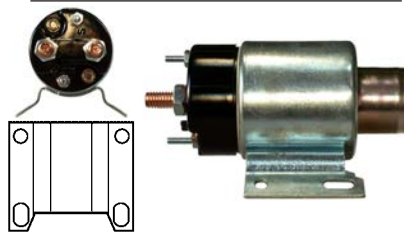

232221 Solenoid

Replacing: C6TZ11390A
Servicing: 30MT
12 V, OD 66.30, Coil bolt 3/8" UNC,
No./ terminals 4
Cap: Cargo 232222.