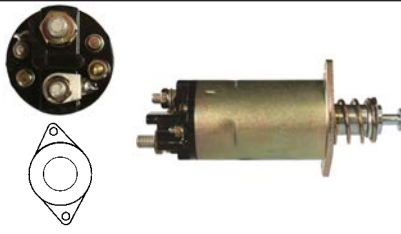

231819 Solenoid

Replacing: 10457369

Servicing: 28MT, 10479627, 19024204, drx67131

24 V, OD 57.05, Coil bolt M8, No./ terminals 4

Relay terminal: M5. Cap: Cargo 232203.