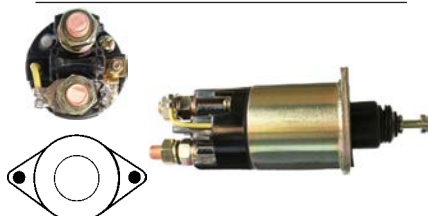

234723 Solenoid

Replacing: m371x22571

Servicing: M3T66572, M3T67771

12 V, OD 55.00, Coil bolt M8,
No./ terminals 3