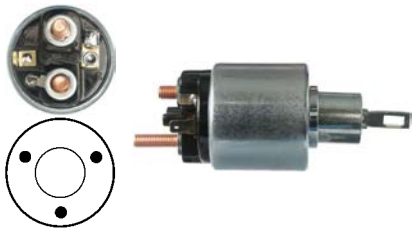

132828 Solenoid

Replacing: 9330081050, 2339303403, 2339303232, 0331303094

Servicing: 0001108072, 0001108073, 0001108101, 0001108102, 0001110029, 0001110030, 0001110100, 0001110101, 0001112005, 0001112006

12 V, OD 56.45, Coil bolt M8, No./ terminals 4

Cap: Cargo 131337.