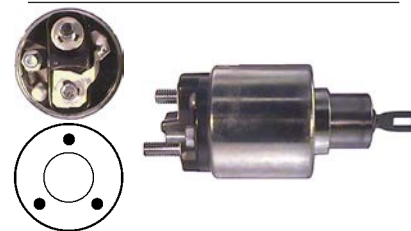

137175 Solenoid

Replacing: 2339303396, 2339303272,
2339303271, 1331303613, 0331303633,
0331303618, 0331303272, 0331303133
Servicing: 0001110040, 0001110047,
0001110059, 0001115011, 0001115013,
B001117250, B001117255, B001117272
12 V, OD 56.25, Coil bolt M8,
No./ terminals 3
Cap: Cargo 138003.