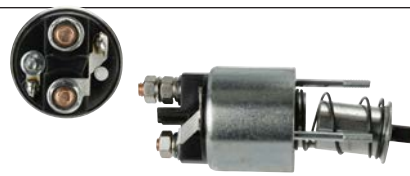

238841 Solenoid

Replacing: 85541990

Servicing: 63101021, 63102022, 63103031, 63114012

12 V, OD 54.05, Coil bolt M8, No./ terminals 2

239075 Solenoid

Replacing: 85553402

Servicing: 63280091

12 V, OD 54.25, Coil bolt M8, No./ terminals 3