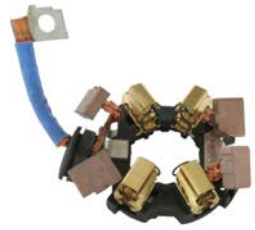

333303 Brush gear

Manufacturer: Bosch

Replacing: 1004336988, 1004336257

OD 66.90, No./ brushes 4

Alternative no.: 139146