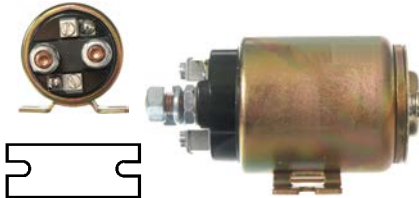

131372 Solenoid

Replacing: 19024760
24 V, 150 A, Intermittent load 800 Amp.,
OD 51.50, Coil bolt M8, Seconds 5,
No./ terminals 4
Silver contact. Insulated return.
Alternative no.: 333152