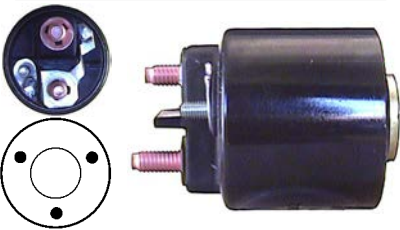

135390 Solenoid

Replacing: 594426, 594365, 594140, 594118

Servicing: d6ra100, D6RA42, D6RA43, d6ra572, d7r1, d7r11, d7r15, d7r151, d7r3, D7R45, TM000A27601

12 V, OD 53.90, Coil bolt M8, No./ terminals 3

Cap: Cargo 132034.