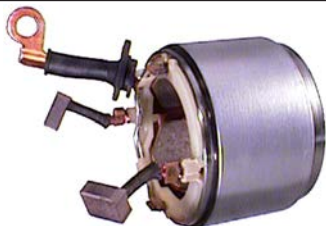

12 V, 0.6 kW, OD/ middle 76.00, Length 77.00, Brush gear w/o, Magnets w/o

137954 Field Case

Replacing: 028100-7230, 028100-6280, 028100-6200

Servicing: 128000-7010, 128000-7122, 128000-7560, 128000-7561, 128000-7562, 128000-7712, 128000-7713, 128000-7714, 128000-8220