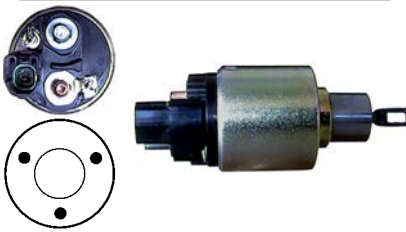

139500 Solenoid

Replacing: 9330331004, 2339303853, 2339303320

Servicing: 0001107088, 0001218166, 0001218766, F005M00021

12 V, OD 56.40, Coil bolt M8,

No./ terminals 3

Cap: Cargo 139597.