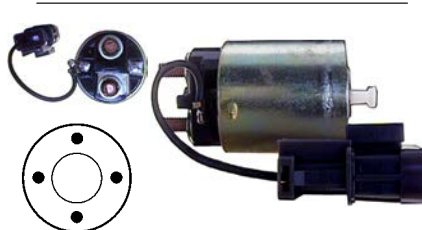

136327 Solenoid

Replacing: m371x69671, m371x68971

Servicing: m1t70685, M1T70687, m1t73481a, m1t75381, m1t75381a

12 V, OD 52.15, Coil bolt M8,

No./ terminals 4

Cap: Cargo 137871.