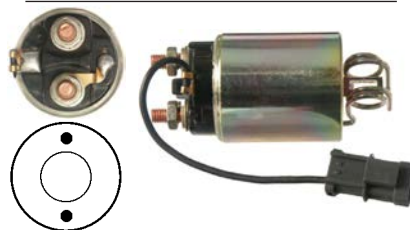

133045 Solenoid

Replacing: 2114-57506

Servicing: S114-430A, S114-430B, S114-430C, S114-439, S114-471, S114-471A, S114-472A, S114-482

12 V, OD 52.55, Coil bolt M8,
No./ terminals 3

Cap: Cargo 134624.