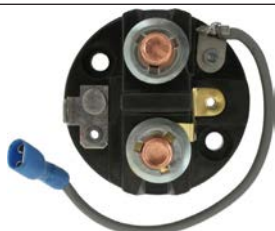

133772# Solenoid Cap
Servicing: 681928
No./ terminals 4
Cargo 133152.