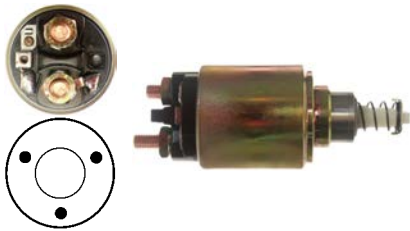

Cap: Cargo 231816. Moving contact: Cargo 132251.

132254 Solenoid

Replacing: 79033664

24 V, OD 61.00, Coil bolt M10, No./ terminals 3

Cap: Cargo 131318.

Alternative no.: 333151

133083 Solenoid

Replacing: 85540581, 63600900