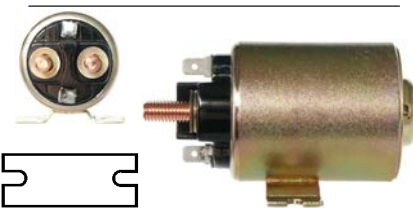

131370 Solenoid

Replacing: 19024758

12 V, 80 A, Intermittent load 500 Amp., OD 52.10, Coil bolt M8, Seconds 5, No./ terminals 4

Water proof. Silver contact. Insulated return.

Alternative no.: 333160