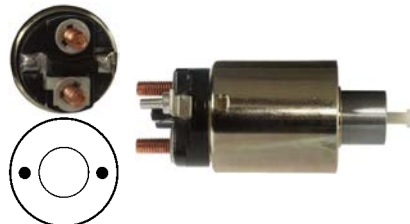

231978 Solenoid

Servicing: m1t73581, m1t74481, m1t74482
12 V, OD 51.55, Coil bolt M8,
No./ terminals 3