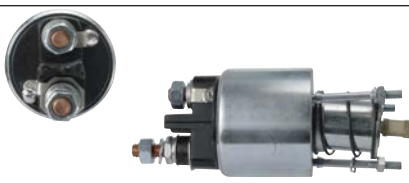

238841 Solenoid

Replacing: 085541990010
 Servicing: 063101021010, 063102022010
 12 V, OD 54.05, Coil bolt M8,
 No./ terminals 2

239075 Solenoid

Replacing: 085553402010
 Servicing: 063280091010
 12 V, OD 54.25, Coil bolt M8,
 No./ terminals 3