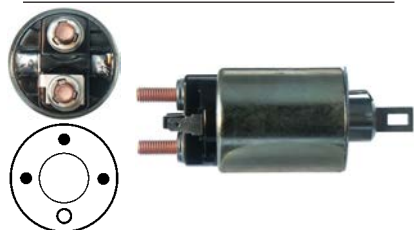

133053 Solenoid

Replacing: md607412, m371x59671, m371x36271

Servicing: M1T50172, m2t51281, m2t51282, M2T52281, M2T53081, M2T53082, M2T53085, M2T61871, M2T61871A, M2T61871B, M3T29681

12 V, OD 51.20, Coil bolt M8, No./ terminals 3

Cap: Cargo 133273.