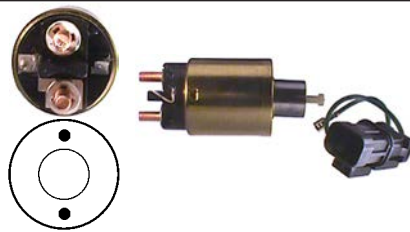

137930 Solenoid

Replacing: m371x92575, m371x78371, m371x66371, m371x64371

Servicing: M1T60281, M1T60285, M1T60285A, M1T70686, M3T38482, M3T41186

12 V, OD 52.15, Coil bolt M8, No./ terminals 3

Cap: Cargo 137931.