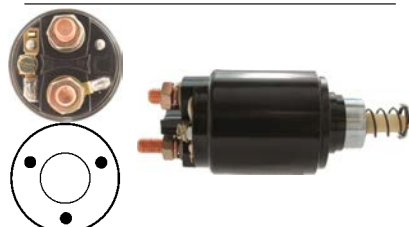

130303Z Solenoid

Replacing: 16.905.395
24 V, OD 60.90, Coil bolt M10,
No./ terminals 3
Cap: Cargo 133447.
Alternative no.: 130303