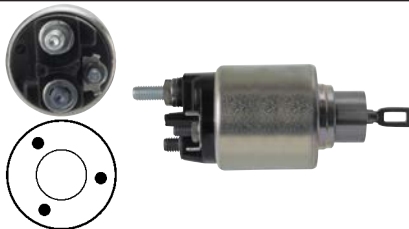

234903 Solenoid

Replacing: 2339305100, 2339305048, 2339305017, 2339305004
Servicing: 0001107411, 0001107425, 0001107426, 0001107478, 0001107479, 0001107490, 0001107491, 0001108202, 0001108204, 0001108224
12 V, OD 52.40, Coil bolt M8,
No./ terminals 3