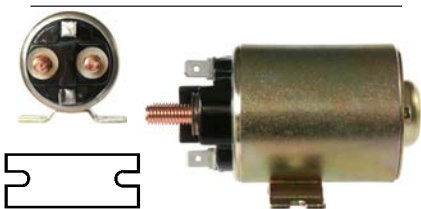

333156 Solenoid

Manufacturer: Bosch
Replacing: 19024759
24 V, 80 A, Intermittent load 500 Amp.,
OD 51.70, Coil bolt M8, Seconds 5,
No./ terminals 4
Silver contact. Insulated return.
Alternative no.: 131371