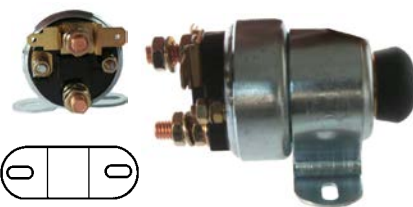

233955 Solenoid

Replacing: srb319, 76731
12 V, OD 43.40, Coil bolt M8,
No./ terminals 4
Alternative no.: 130951