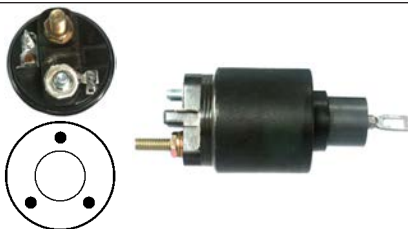

233716 Solenoid

Replacing: 2339303432, 2339303405, 2339303316, 2339303289

Servicing: 0001107073, 0001107074, 0001109021, 0001109022, 0001109066, 0001109067, 0001124020, 0001124021, B001116092

12 V, OD 56.40, Coil bolt M8, No./ terminals 3

Cap: Cargo 137815.