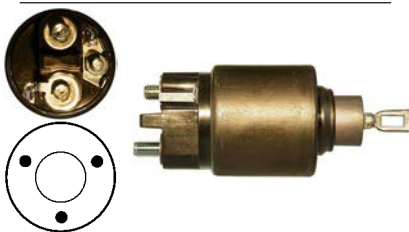

230356 Solenoid

Replacing: 2339304068, 2339304039,
2339304021, 2339304019, 2339304018,
2339304002

Servicing: 0001107037, 0001107048,
0001107062, 0001107067, 0001107072,
0001107076, 0001107078, 0001107083,
0001107096, 0001107403

12 V, OD 52.20, Coil bolt M8,
No./ terminals 3

Cap: Cargo 233075.

Alternative no.: 333157