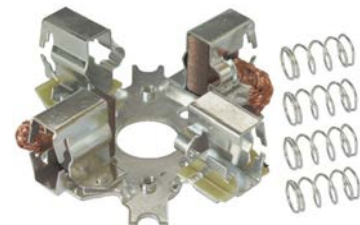

132303 Brush Gear

Replacing: 79033957
OD 86.25, No./ brushes 2
w/ neg. brushes. Brush set: Cargo BSX134-1444.