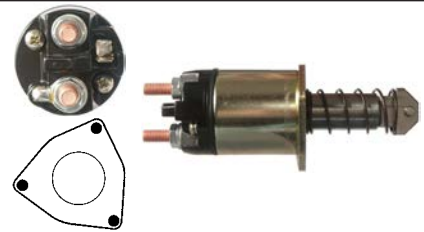

12 V, 1 kW, Height 76.65, Width 172.20

Solenoids

130848 Solenoid

Replacing: 8088006

Servicing: b76-0.5/12

131437 Solenoid

Replacing: 9540000, 9244000, 9240000

Servicing: 8020010000, 8020020000, 8020040000, 8020060000, 8060000, 8100001, 8120000, 8180000, 8190000, E100N-1.5/12, R100.02