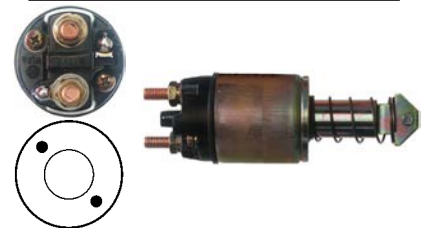

133840# Solenoid

Replacing: 9140010

Servicing: r76.02, r76a, r80.04, r80k

12 V, OD 51.45, Coil bolt M8, No./ terminals 3