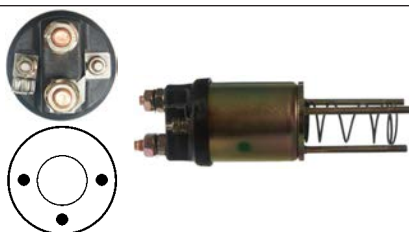

131798 Solenoid

Replacing: NE137, ne132, ced468, ced461, ced460, ced458, ced454, ced451, ced448, ced444, ced442, ced439

Servicing: d10e66, d10e72, d10e74, d10e79, d10e96, d8e107, d8e112, d8e115, d8e117, d8e120, d8e121, d8e123, d8e129, d8e130, d8e131

12 V, OD 46.75, Coil bolt M8, No./ terminals 4
Cap: Cargo 131333.