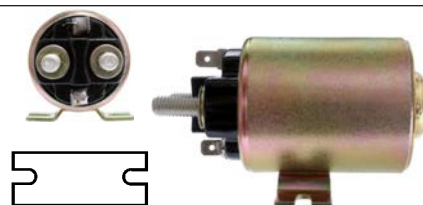

333153 Solenoid
Manufacturer: Bosch
Replacing: 19024761
12 V, 150 A, Intermittent load 800 Amp.,
OD 51.75, Coil bolt M8, Seconds 5,
No./ terminals 4
Silver contact. Insulated return.
Alternative no.: 131373, 131373Z