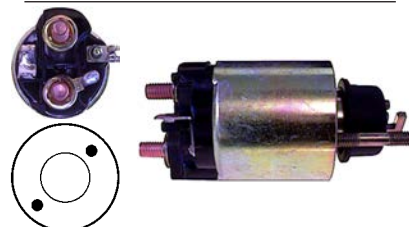

12 V, OD 62.25, Coil bolt M8

138420 Solenoid Assy

Replacing: 053400-9710

Servicing: 128000-9380, 228000-0470, 228000-0471, 228000-0472, 228000-0473

12 V, OD 60.25, Coil bolt M8

138813 Solenoid

Replacing: 053400-6090