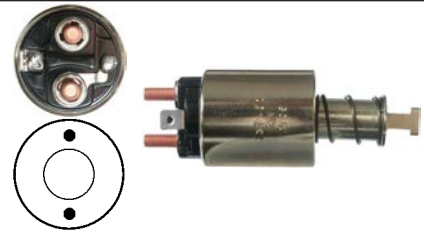

131431 Solenoid

Replacing: 442911

12 V, OD 52.15, No./ terminals 3

Cap: Cargo 134620. **Moving contact:** Cargo 139853.