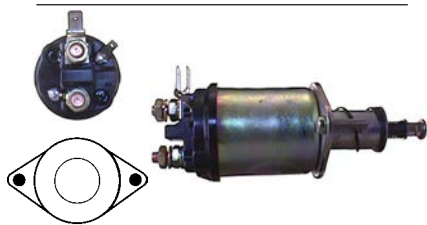

134899 Solenoid

Replacing: tpb127, SSL0023, 77108, 76989, 61611

Servicing: M45G, 3M113, 26387, 27429, 27429A, 27429B, 27461, 27461A, 27461B, 27462, 27462A, 27462B

24 V, OD 53.75, Coil bolt M8, No./ terminals 3

Cap: Cargo 131015.