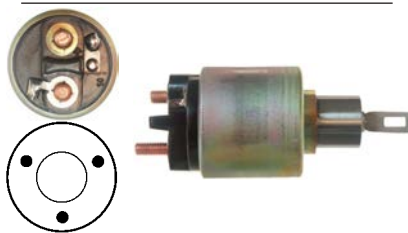

132263 Solenoid

Replacing: 0331303567, 0331303069, 0331303067, 0331303042

Servicing: 0001108024, 0001108031, 0001108050, 0001108153, 0001110063, 0001125501, 0001125502, 0001125511, 0001125512, 0001157028

12 V, OD 56.65, Coil bolt M8, No./ terminals 3

Cap: Cargo 131315.