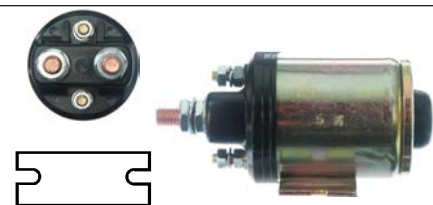

133695 Solenoid

Replacing: cey113, 099845
12 V, 100 A, Intermittent load 500 Amp.,
OD 47.70, Coil bolt M8, Seconds 5,
No./ terminals 4