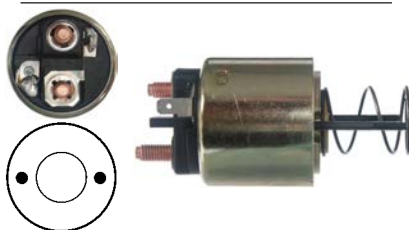

132025 Solenoid

Replacing: ced568, ced549, 594156, 594098, 181069, 100462

Servicing: d9r121, d9r122, D9R126, D9R73, D9R84, D9R89, d9r91

12 V, OD 54.00, Coil bolt M8, No./ terminals 3
Cap: Cargo 132826.