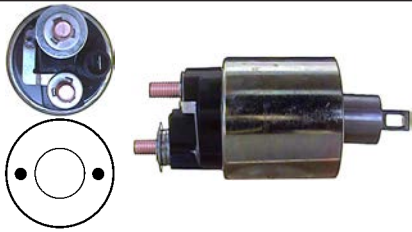

136397 Solenoid

Replacing: 2114-87503, 2114-47505, 2114-37606

Servicing: s114-388d, s114-396, s114-406, S114-411, S114-412, s114-610, S114-614, S114-618, s114-618a, S114-618B, s114-619
12 V, OD 52.00, Coil bolt M8,
No./ terminals 3
Cap: Cargo 134480.