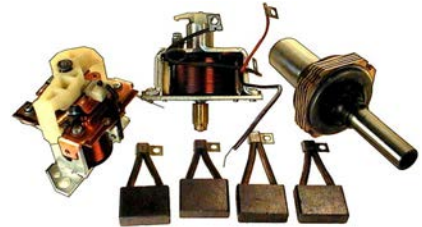

134010 Repair Kit
Servicing: 0001415016
For FKB-24V earthed. Includes: Solenoid: Cargo 130304, 133554. Clutch: Cargo 130317. Brush set: Cargo BSX1314.