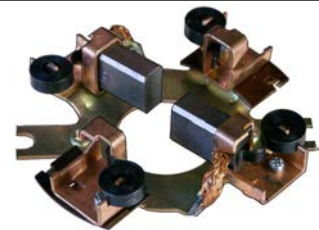

139589# Brush Gear

Replacing: 2004336023
Servicing: 0001363101
OD 89.90, No./ brushes 2
Brush set: Cargo BSX934.