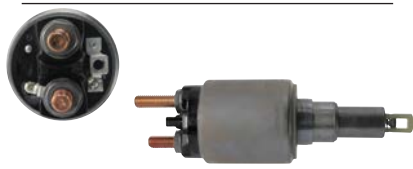

330254 Solenoid
 Replacing: 2339402225
 Servicing: 0001241006, 0001241015,
 0001241020
 24 V, OD 61.65, Coil bolt M10,
 No./ terminals 3

330491 Solenoid
 Replacing: 2339305084
 Servicing: 0001138001, 0001138002
 12 V, OD 52.40, Coil bolt M8