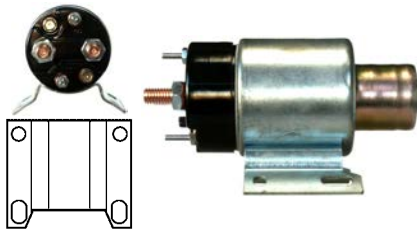

232218 Solenoid

Replacing: 1115584, 1115541, 1115530
Servicing: 35MT ext. rotatable, 1113389, 1113391, 1113392, 1113396, 1113397, 1113399, 1113400, 1113401, 1113404, 1113405, 1113412
12 V, OD 66.00, Coil bolt 3/8" UNC,
No./ terminals 4
Insulated return. Cap: Cargo 232217.