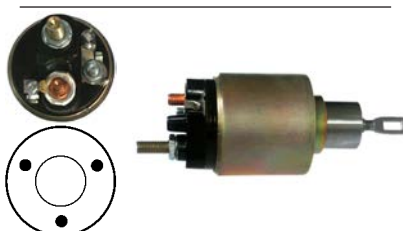

233578 Solenoid

Replacing: 6033ad0074
Servicing: 0001223003, 0001223007,
0001223024
12 V, OD 56.25, No./ terminals 3