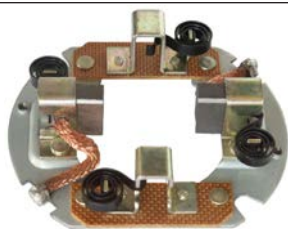

132425 Brush Gear

Replacing: 2250-4305, 2120-5305
Servicing: s12-52, S12-58, s12-61, s12-62, S12-84, s12-88, S24-64B, S24-64E, S25-100A, S25-103, S25-106A, S25-117D, S25-120
12/24 V, OD 101.00, No./ brushes 2
w/ neg. brushes. Brush set: Cargo 140377.