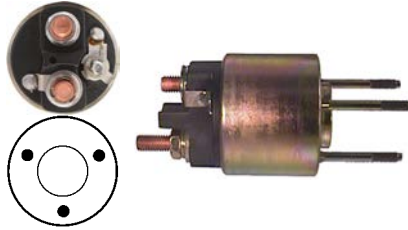

138477 Solenoid

Replacing: 85541717, 63602502, 63602404, 63602109
Servicing: 63114008, 63114010, 63114014, 63280040
12 V, OD 54.50, No./ terminals 3
Cap: Cargo 139602. Moving contact: Cargo 137348.