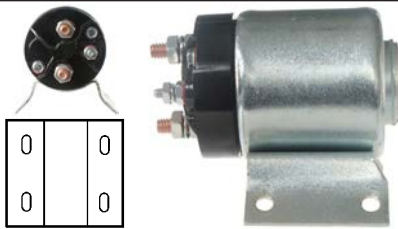

232905 Solenoid

Replacing: 1889799, 1692659
12 V, OD 66.40, Coil bolt M8,
No./ terminals 3
Insulated return.