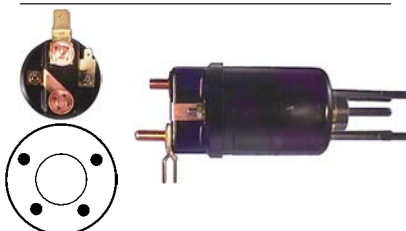

138641[#] Solenoid

Replacing: ced515, 182453

Servicing: d11e154, d11e155

12 V, OD 55.50, Coil bolt M8, No./ terminals 3