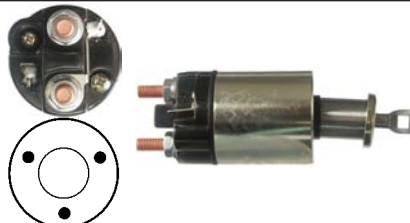

12 V, OD 50.40, Coil bolt M8,
No./ terminals 3
Cap: Cargo 132229. Moving contact: Cargo 132246.

131589 Solenoid

Replacing: 085540071010

Servicing: 063221830010

12 V, OD 50.15, Coil bolt M8,
No./ terminals 3