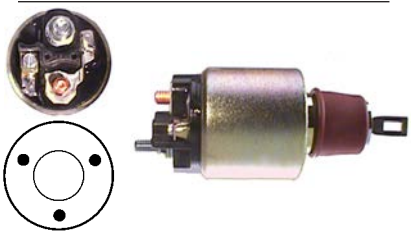

137276 Solenoid

Replacing: 9330331510, 9330331010

Servicing: 0001218172, 0001218772, 0001223002, 0001223016, 0001223021

12 V, OD 56.35, Coil bolt M8,

No./ terminals 3

Cap: Cargo 139213.

Alternative no.: 333141