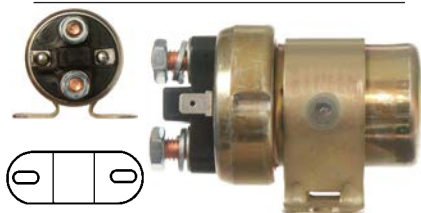

131253 Solenoid

Replacing: 19024762
12 V, 60 A, Intermittent load 500 Amp.,
OD 39.65, Coil bolt M8, Seconds 5,
No./ terminals 4