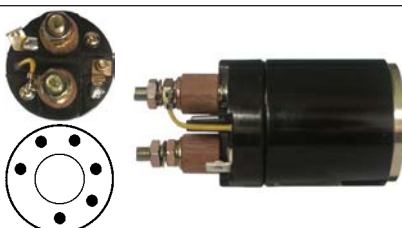

12 V, OD 51.75, Coil bolt M8

234113# Solenoid

Replacing: M374X00371, m370x90471

24 V, OD 77.00, Coil bolt M10, No./ terminals 4

234114 Solenoid

Replacing: M373X10581

Servicing: 39MT, m9t70379

12 V, OD 64.00, Coil bolt M12, No./ terminals 4