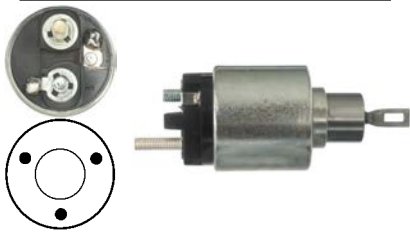

134378 Solenoid

Replacing: 2339303429, 2339303402, 2339303234, 0331303234, 0331303101

Servicing: 0001110022, 0001110023, 0001110045, 0001110046, 0001110066, 0001110067, 0001110106, 0001110107, B001117129, B001117154

12 V, OD 56.25, Coil bolt M8,
No./ terminals 3
Cap: Cargo 131315.