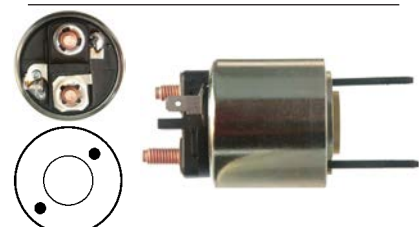

133533 Solenoid

Replacing: NE142, NE141, ced548, ced546, CED537, 594053, 182460, 106143, 106142

Servicing: d10e85, d10e92, d10e921, d10e922, d9e113, d9e114, D9E137, D9E138, D9E237, D9E238, D9E276, D9E39, d9e45, D9E76, D9E761

12 V, OD 54.00, Coil bolt M8, No./ terminals 3
Cap: Cargo 132826.