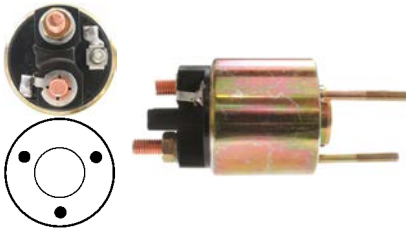

230808 Solenoid

Replacing: 85541740

Servicing: 63103026, 63111010, 63111016, 63111017, 63111036

12 V, OD 54.00, Coil bolt M8,
No./ terminals 3
Cap: Cargo 139602.