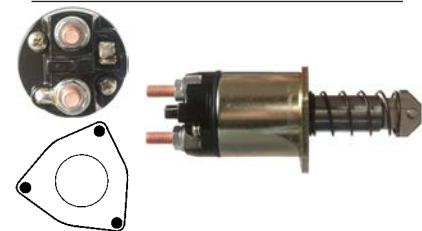

131437 Solenoid

Replacing: 085540281010

Servicing: 063220537010, 063220732010, 063220735010, 063220740010, 063220741010, 063220743010, 063220744010, 063220940010

12 V, OD 50.40, Coil bolt M8,
No./ terminals 3
Cap: Cargo 132229. Moving contact: Cargo 132246.