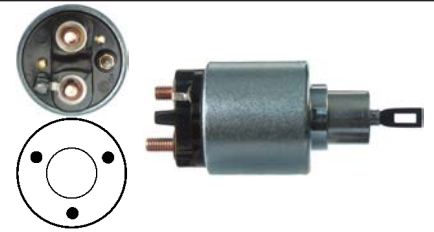

133419 Solenoid

Replacing: 0331303089

Servicing: 0001218022, 0001218104, 0001218105, 0001218106, 0001218128, B001233107, B001233159, B001233160, B001233163, B001233192

12 V, OD 56.40, Coil bolt M8, No./ terminals 3

Cap: Cargo 132300.