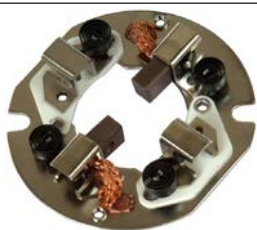

230061# Brush Gear

Replacing: 2114-63102

Servicing: S114-430A, S114-430B, S114-430C, S114-431A, S114-431B, S114-431C, S114-432A, S114-439, S114-441A, S114-441B, S114-452

12 V, OD 79.85, No./ brushes 2
w/ neg. brushes. Brush set: Cargo 140334.