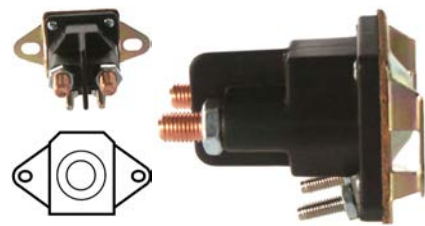

234072 Solenoid

12 V, 80 A, Coil bolt 5/16"-24,
No./ terminals 4
Insulated return.