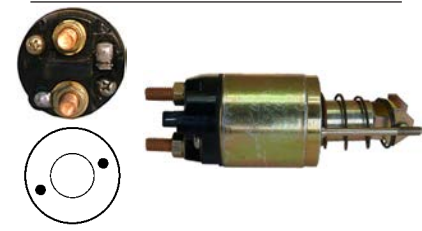

Replacing: 85540501
 Servicing: 63223432
 12 V, OD 52.00, Coil bolt M8,
 No./ terminals 4

139785 Solenoid

Replacing: 85540781, 63600408
 Servicing: 63220535, 63221302, 63221332, 63221408
 12 V, OD 51.70, Coil bolt M8,
 No./ terminals 3
 Cap: Cargo 133229.