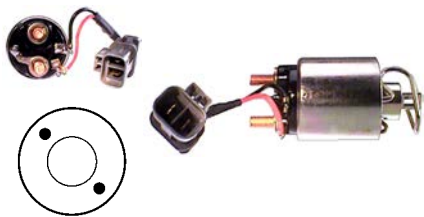

137795 Solenoid

Replacing: 2114-77601

Servicing: s114-503a, S114-516, S114-516A
12 V, OD 52.25, Coil bolt M8,
No./ terminals 4
Cap: Cargo 137796.