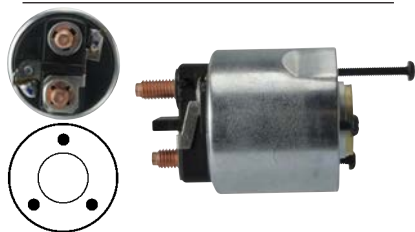

231718 Solenoid

Replacing: 594208

Servicing: D6RA133, D6RA141, D6RA33, D6RA41, D6RA45, D6RA46, D6RA53, D6RA61, D6RA63

12 V, OD 54.00, Coil bolt M8, No./ terminals 3

Cap: Cargo 132826.