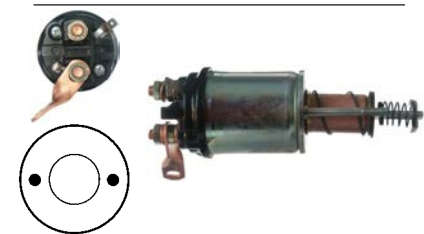

133531 Solenoid

Replacing: tpb119, tpb118, tpb116, tpb111, tpb104, SSL0005, 77143, 77141, 77139, 77133, 77132, 77131, 77121

Servicing: M127, 063227502010, 063227510010, 063227518010, 063227528010, 063227539010, 063227541010, 063227564010, 063227565010

12 V, OD 53.85, Coil bolt M8, No./ terminals 3
Cap: Cargo 131015.