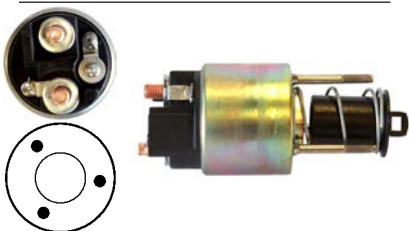

230805 Solenoid

Replacing: 085541210010, 083227502010
Servicing: 063102000010, 063191001010,
063192000010
12 V, OD 54.00, Coil bolt M8,
No./ terminals 3
Cap: Cargo 139602.