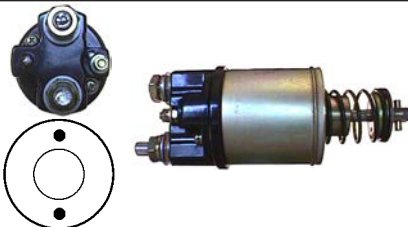

136539[#] Solenoid

Replacing: 1350-064-00x9

Servicing: 0330-402-0320, 28100-1090
24 V, OD 61.15, Coil bolt M10, No./ terminals 3