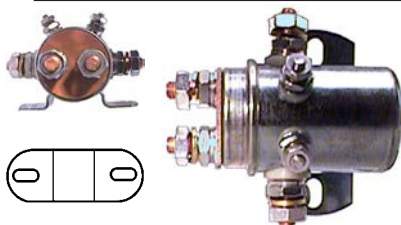

138068 Solenoid

Replacing: SBD-4201G, SBD-4201A, SBD-4201, 15-386, 15-323
12 V, 200 A, Intermittent load 900 Amp., OD 42.00, Coil bolt 5/16" UNF, Seconds 5, No./ terminals 6
Silver contact.