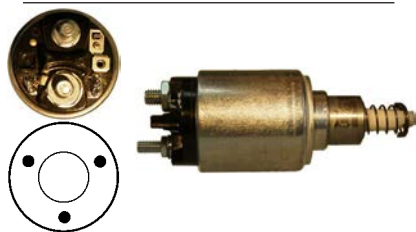

230192# Solenoid

Replacing: 0331402065

Servicing: 0001362093, 0001362604,
B001812244

12 V, OD 61.30, Coil bolt M10,
No./ terminals 3