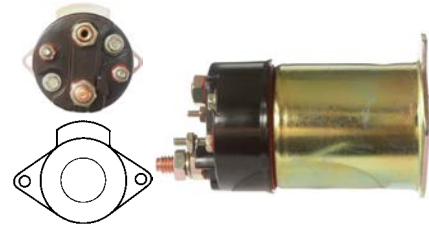

130499 Solenoid

Replacing: 3205022, 3204049, 3202630
Servicing: 10MT, 20MT, 25MT, 27MT
12 V, OD 59.80, Coil bolt 3/8" UNC,
No./ terminals 4
Cap: Cargo 130497.