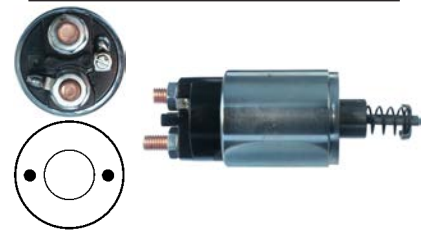

133096 Solenoid

Replacing: we10a, 9610100, 9610010, 8050018000

24 V, OD 57.00, Coil bolt M10, No./ terminals 3

Cap: Cargo 133157. Lever: Cargo 131183.