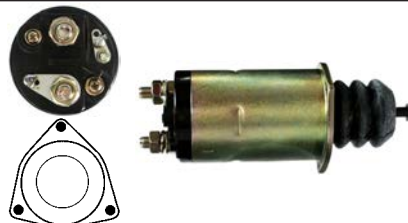

235814 Solenoid

231734 Solenoid

Replacing: 0-47100-3750

Servicing: 0-23000-6470, 0-23000-6630,
0-23000-6640, 0-23000-6641, 0-23000-6680,
0-23000-6710, 0-23000-6880
24 V, OD 70.00, Coil bolt M10,
No./ terminals 3
Cap: Cargo 138897.