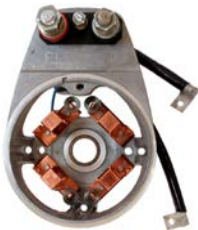

136558 C.E. Bracket

Replacing: 2005855373, 2005855371, 2005855333, 2005855331, 2005855276, 2005822333

Servicing: 0001416010, 0001416044, 0001416045, 0001417037, 0001417059, 0001714059, B001411040, B001450109, B001450127, B001450199

KI. 30 M12, KI. 31 M10, Double isolation w/