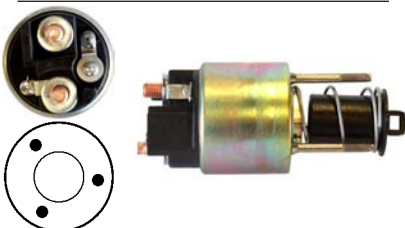

230805 Solenoid

Replacing: 85541210, 83227502

Servicing: 63102000, 63111001, 63191001, 63192000, 63223106

12 V, OD 54.00, Coil bolt M8,
No./ terminals 3
Cap: Cargo 139602.