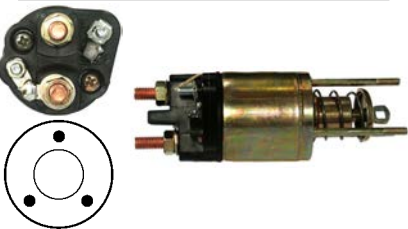

137790 Solenoid

Replacing: 85541020, 63601966, 63601963
Servicing: 63223435
12 V, OD 52.00, Coil bolt M8,
No./ terminals 4
Cap: Cargo 231880. w/ 30H terminal.