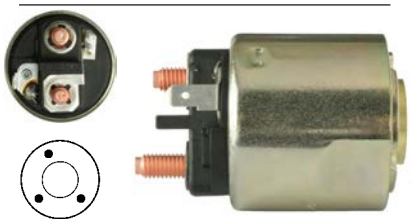

234969 Solenoid
Replacing: 594407
Servicing: 1250128, d7e15, d7e20,
TM000A34101, TM000A36101
12 V, OD 54.00, Coil bolt M8,
No./ terminals 3
Cap: Cargo 132826.