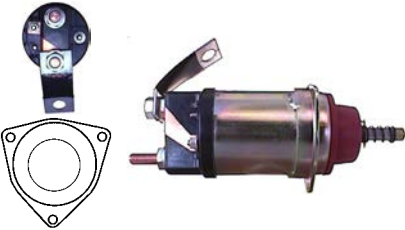

135820 Solenoid

Replacing: ced624, 594075

Servicing: d13e119te, d13e120te, d13e121te, d13e122te, d13hp702, d13hp705, d13hp709

24 V, OD 70.65, Coil bolt M10, No./ terminals 4

Cap: Cargo 233535.