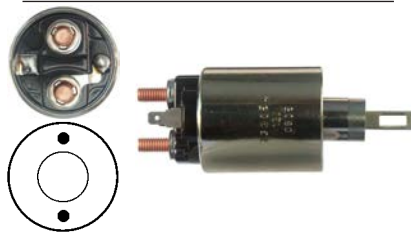

133054 Solenoid

Replacing: 2114-67504, 2114-37502, 2114-37005
Servicing: S114-177, S114-295, S114-352, S114-370, S114-370A, S114-427, s114-481, S114-481A
12 V, OD 52.10, Coil bolt M8,
No./ terminals 3
Cap: Cargo 133778.