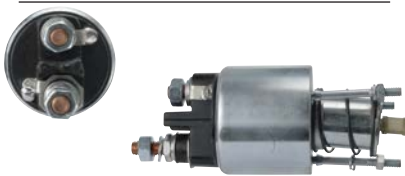

238841 Solenoid

Replacing: 85541990

Servicing: 63101021, 63102022, 63103031, 63114012

12 V, OD 54.05, Coil bolt M8, No./ terminals 2

239075 Solenoid

Replacing: 85553402

Servicing: 63280091

12 V, OD 54.25, Coil bolt M8, No./ terminals 3