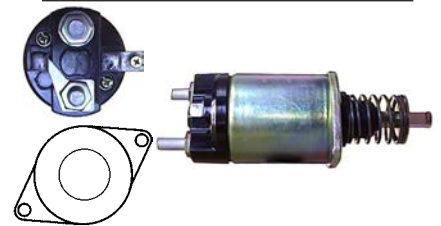

136171 Solenoid

Replacing: 1350-101-00x9

Servicing: 0350-702-0224, 0350-702-0226

24 V, OD 64.00, Coil bolt M10, No./ terminals 3
Cap: Cargo 234554.