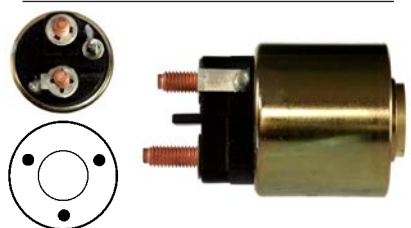

232012 Solenoid

Replacing: ne898, 594183, 594048

Servicing: D6RA12, D6RA16, d6ra161, D6RA38, D6RA66, D6RA661, D6RA72, d6ra721, d6ra74, D8R27, D8R29

12 V, OD 53.85, Coil bolt M8, No./ terminals 3

Cap: Cargo 231766.