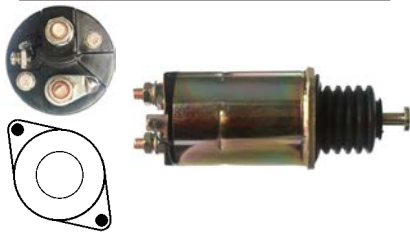

134632 Solenoid

Replacing: 0-47100-4071, 0-47100-4070

Servicing: 0-23000-0171, 0-23000-0172, 0-23000-0173, 0-23000-0210

12 V, OD 57.30, Coil bolt M8, No./ terminals 3

Cap: Cargo 139511. Moving contact: Cargo 139512.