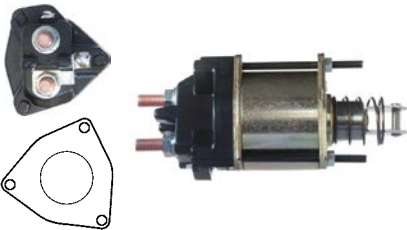

Solenoids

130377 Solenoid

Replacing: 30430-1

Servicing: MTA12-P30, MTA12P-7, MTD12-14, MTS12-1, MTS12-21, MTS12-22, MTS12-23, MTS12-23S, MTS12-29, MTS12-39, MTS12-42

12 V, OD 54.70, Coil bolt M8, No./ terminals 3
Cap: Cargo 131325.