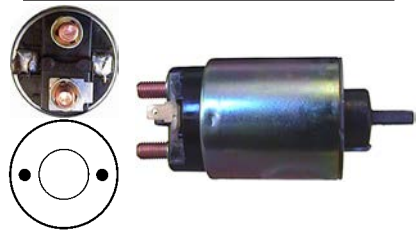

139408 Solenoid

Replacing: md618509, m371x80671

Servicing: M2T25481, m2t54091, M2T58081, M2T58681, M2T58781, M2T58881, MD171228, MD171502
12 V, OD 51.10, Coil bolt M8, No./ terminals 3
Cap: Cargo 133287.