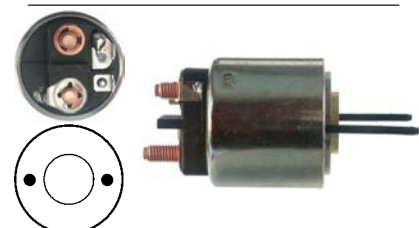

133534 Solenoid

Replacing: ne140, ne134, ced543, 182462, 105254

Servicing: d10e87, d9e100, D9E140, d9e200, d9e300, d9e81, d9e87, d9e95

12 V, OD 54.00, Coil bolt M8, No./ terminals 4
Cap: Cargo 133633.