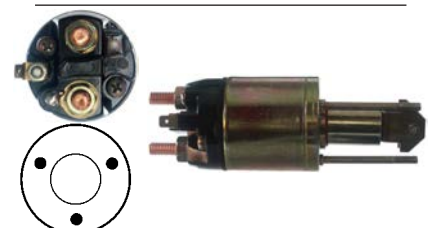

134862 Solenoid

Replacing: 085540461010

Servicing: 063221535010

12 V, OD 51.70, Coil bolt M8, No./ terminals 4

Cap: Cargo 136055.