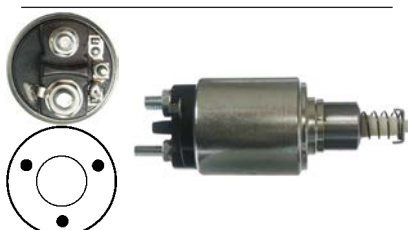

131189 Solenoid

Replacing: 0331402528, 0331402096, 0331402028, 0331402027

Servicing: 0001362005, 0001362006, 0001362044, 0001362045, 0001362061, 0001362079, 0001362081, 0001362602, 0001362603, 0001362606

12 V, OD 61.00, Coil bolt M8, No./ terminals 3

Cap: Cargo 133159.