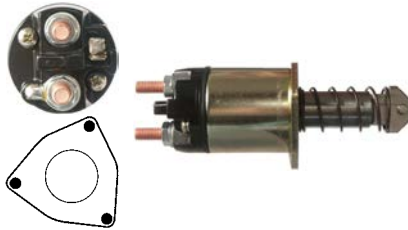

131437 Solenoid

Replacing: 10332-9

Servicing: MTA12-13, MTA12-19, MTA12-19M, MTA12-3, MTA12-30, MTA12-37, MTA12-40, MTA12-41, MTA12-43, MTA12-P19, MTS12-22

12 V, OD 50.40, Coil bolt M8, No./ terminals 3
Cap: Cargo 132229. Moving contact: Cargo 132246.