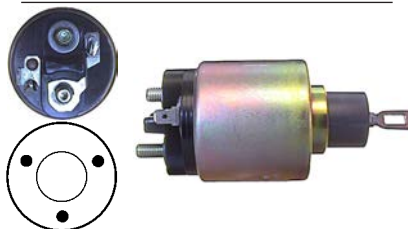

136779 Solenoid

Replacing: 9330141039, 2339303252,
0331303095
Servicing: 0001112007, 0001112032,
9000333114, B001180019
12 V, OD 56.35, Coil bolt M8,
No./ terminals 3
Cap: Cargo 132779.