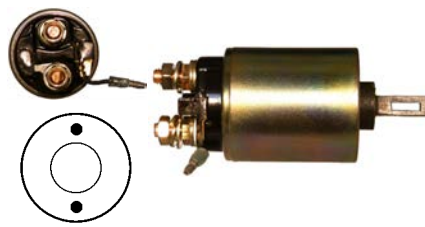

138368 Solenoid

Replacing: 2114-27004

Servicing: s114-213, S114-213A

12 V, OD 52.15, Coil bolt M8,
No./ terminals 3