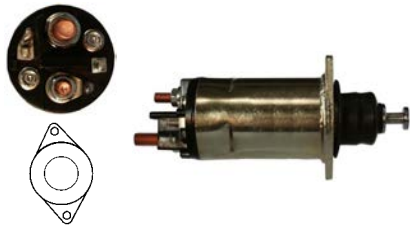

Cap: Cargo 233461. Silver contact. Dummy terminal: M5. Relay terminal: M5.

231800 Solenoid

Replacing: 10457368

Servicing: 28MT, 10461470, 10479626, DRX67095, DRX67149

24 V, OD 58.00, Coil bolt M8, No./ terminals 4