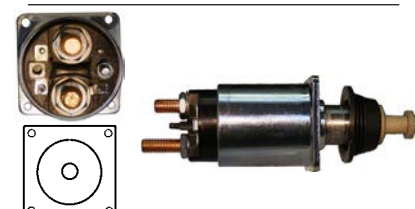

139965 Solenoid

Replacing: 2339403509, 2339403014, 2339403009

Servicing: 0001371010, 0001371013, 0001371015, 0001371016, 0001371018, 0001372002, 0001372003, 0001372007, 0001372008, B001860021

24 V, OD 65.75, Coil bolt M12,

No./ terminals 4

Cap: Cargo 235005. Boot: Cargo 231553.