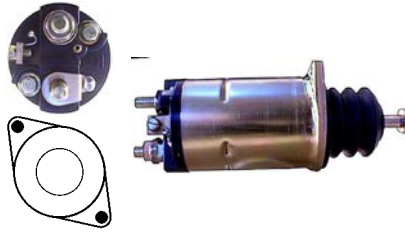

134974 Solenoid

Replacing: 0-47100-3901, 0-47100-3900
Servicing: 0-23000-0130, 0-23000-0260, 0-23000-0261, 0-23000-0262

12 V, OD 54.15, Coil bolt M8, No./ terminals 3