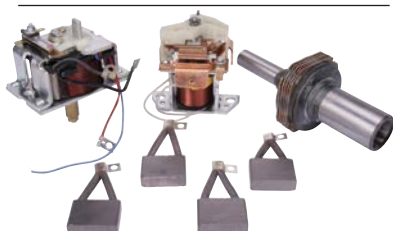

Servicing: 0001410015, 0001410016, 0001410017, 0001410018, 0001410019, 0001410021, 0001410022, 0001410024, 0001410029, 0001410032

Terminal 50. New type: Cargo 139071.

135205 Repair Kit

For FKB-24V. Includes: Solenoid: Cargo 130283, 130304. Clutch: Cargo 130317. Repair set: Cargo 137016. Brush set: Cargo BSX1314.