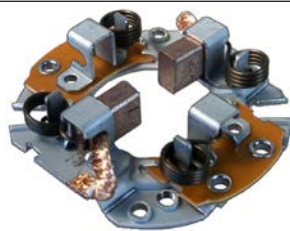

139560 Brush Gear

Replacing: m649x09571

Servicing: M2T25481

12 V, OD 67.00, No./ brushes 2
Neg. brushes. Brush set: Cargo 140347.