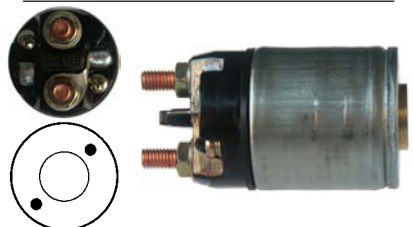

234284 Solenoid

Replacing: 63600996

Servicing: 63291405

12 V, OD 51.35, Coil bolt M8, No./ terminals 3

Cap: Cargo 234285.