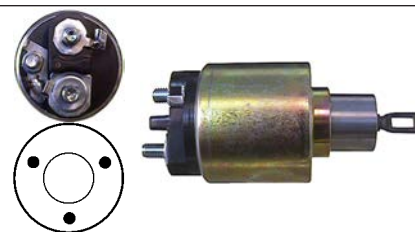

139507 Solenoid

Replacing: 2339402110

Servicing: 0001368085

24 V, OD 61.30, Coil bolt M10,

No./ terminals 3

139549 Solenoid

Replacing: 0331303317, 0331303164

Servicing: 0001107011, 0001107039, 0001112018, B001110092, B001180055