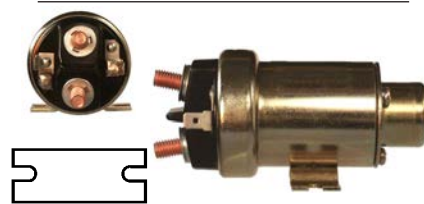

231808 Solenoid

24 V, 200 A, Intermittent load 800 Amp.,
OD 45.15, Coil bolt M8, Seconds 5,
No./ terminals 4