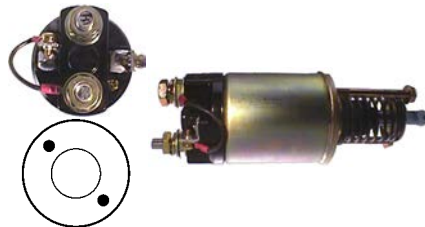

137280 Solenoid

Replacing: 1350-084-0119, 1350-083-20x9

Servicing: 0350-702-0024, 0350-702-0025, 0350-702-0060

24 V, OD 65.00, Coil bolt M10, No./ terminals 4