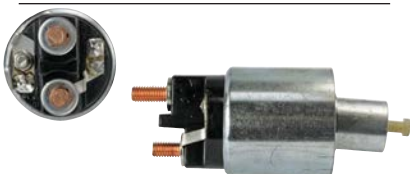

330176 Solenoid

Servicing: m0t22471, m0t22472

12 V, OD 51.20, Coil bolt M8, No./ terminals 3