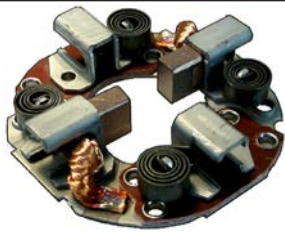

138963 Brush Gear

Replacing: me701467, m649x20471, M649T20471

Servicing: 1810A050, 1810A053, m2t84071, M2T84071ZT, m2t84171, M2T84171ZT, m2t84271, m2t84371, m2t84571, m2t84671, M2T84771

12 V, OD 71.40, No./ brushes 2
Neg. brushes. Brush set: Cargo 140973 (x2).