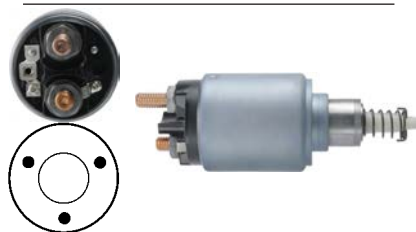

333165 Solenoid
Manufacturer: Bosch
Replacing: 2339402190, 2339402189, 2339402182, 2339402167, 2339402160, 2339402139, 2339402116
Servicing: 0001231007, 0001231008, 0001231009, 0001231011, 0001231017, 0001231019, 0001231029, 0001231030, 0001231045
24 V, OD 62.00, No./ terminals 3
Cap: Cargo 232195.
Alternative no.: 231711