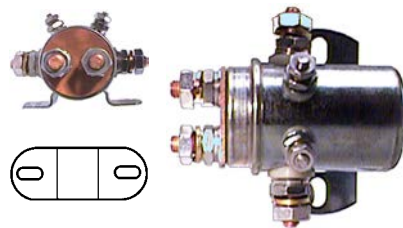

138068 Solenoid
Replacing: 1114534, 1114223
12 V, 200 A, Intermittent load 900 Amp.,
OD 42.00, Coil bolt 5/16" UNF,
Seconds 5, No./ terminals 6
Silver contact.