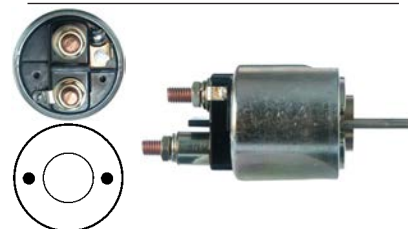

133151 Solenoid

Replacing: ced517, 182457, 099378

Servicing: d9e131, d9e132, d9e43, D9E44, d9e83

12 V, OD 54.25, Coil bolt M8, No./ terminals 3
Cap: Cargo 133156.