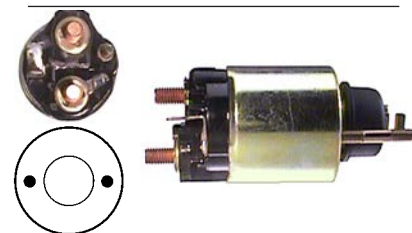

137720 Solenoid

Replacing: 81AB11390BA
Servicing: 81ab11000fa
12 V, OD 50.80, Coil bolt M8,
No./ terminals 4
Cap: Cargo 131291.