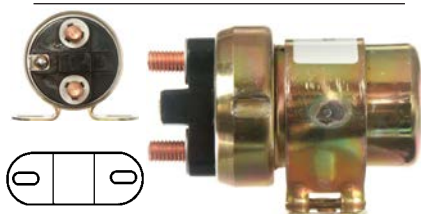

131080 Solenoid

Replacing: 19024764
12 V, 50 A, Intermittent load 500 Amp.,
OD 39.70, Coil bolt M8, Seconds 5,
No./ terminals 3