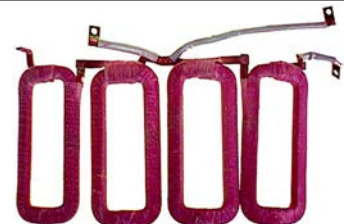

132392 Field Coil

Replacing: 1960853

Servicing: 20MT, 25MT, 1107556, 1107573, 1107574, 1107577, 1107587, 1107588, 1107598, 1107599, 1107863, 1107866, 1107867, 1107868

12 V, Height 137.35, Width 249.15