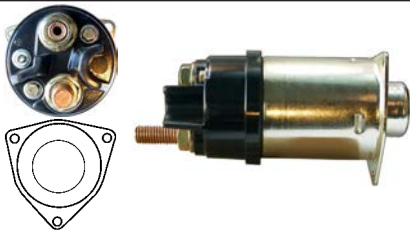

230198 Solenoid

Replacing: d931a, d915a, 1115640, 1115621, 1115619

Servicing: 37MT, 10478814, 10478817, 10478925, 1993901, 1993902, 1993903, 1993905, 1993909, 1993910, 1993911, 1993914, 1993919

24 V, OD 68.80, Coil bolt 1/2" UNC, No./ terminals 4