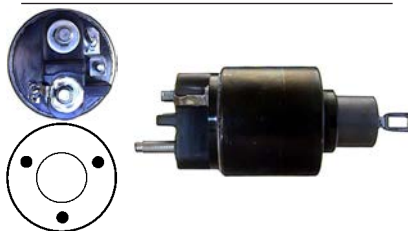

136786 Solenoid

Replacing: 2339303236, 0331303630,
0331303236, 0331303130
Servicing: 0001107019, 0001108085,
0001108086, 0001108130, 0001108138,
B001110044, B001111164, B001111257,
B001111258, B001111399
12 V, OD 56.45, Coil bolt M8,
No./ terminals 3
Cap: Cargo 231054.