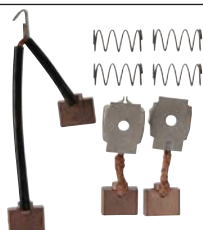

140812 Brush Set

Replacing: dr700, 3471505

Servicing: 141, 152, 3471141, 3471143, 3471144, 3471152

12 V, Length 14.00, Height 16.00, Thickness 6.00