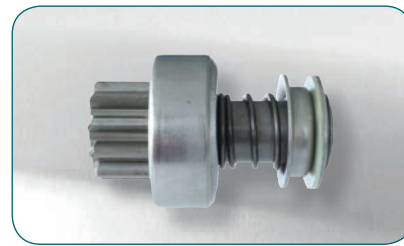

With this range we cover virtually all vehicles in the European market making HC-CARGO your one-stop-supplier.

Our engineers test the spare parts thoroughly in terms of interaction, perfect fit and easy installation before the products are approved. In this way, we continuously ensure high quality.