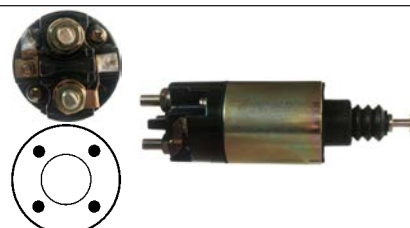

234319 Solenoid

Replacing: ME700828, me700174, m373x05371, m373x05171, m373x04771, m373x04571

Servicing: M4T95075, M4T95076, M4T95081, M4T95082, M4T95681, M5T50071, M5T50089, M5T50177, M5T50179, M5T50277, M5T55071, M5T55072

24 V, OD 64.00, Coil bolt M10, No./ terminals 3
Cap: Cargo 234321.