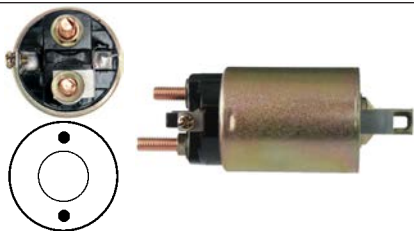

133050 Solenoid

Replacing: m372x00371

Servicing: M2T54671, M2T55571, M2T56471, M2T56472, M2T60271, M2T60571, M2T61371, M2T61471, M2T92271, M2T92271A, M3T64172

12 V, OD 55.15, Coil bolt M8, No./ terminals 3

Cap: Cargo 133286.