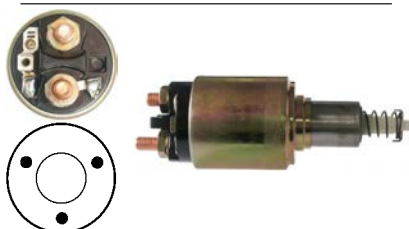

24 V, OD 95.25

Alternative no.: 333155

130806 Solenoid

Replacing: 16.670.124

 12 V, OD 61.20, Coil bolt M10,
No./ terminals 3
Cap: Cargo 131318.

131053 Solenoid

Replacing: 16.670.119

 24 V, OD 60.90, Coil bolt M10,
No./ terminals 3