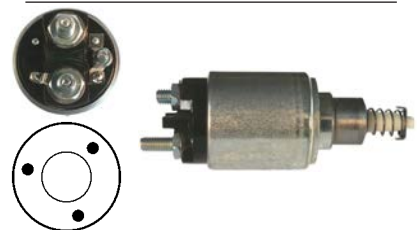

233582 Solenoid

24 V, OD 61.30, Coil bolt M10,
 No./ terminals 3
 Cap: Cargo 232195.

233583 Solenoid

Replacing: 2339402165, 2339402124
 Servicing: 0001231013, 0001368313
 24 V, OD 61.45, Coil bolt M10,
 No./ terminals 3