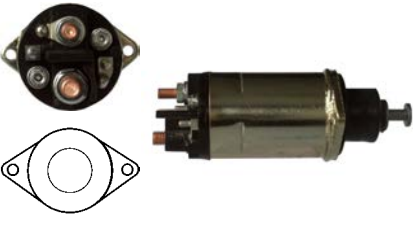

231927 Solenoid

Replacing: d937a, 10478614, 10457601, 10457151, 10457061

Servicing: 28MT, 10479606, 10479607, 10479613, 10479614, 10479615, 10479617, 10479618, 10479620, 10479628, 10479648, 1113271

12 V, OD 57.00, Coil bolt M8, No./ terminals 4

Relay terminal: M5.