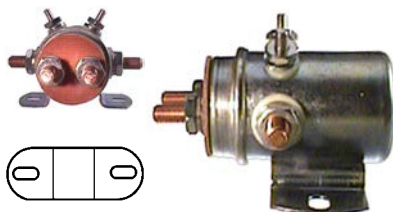

137766 Solenoid

Replacing: SBD-4401, 15-326
24 V, 100 A, Intermittent load 600 Amp., OD 41.00, Coil bolt 5/16" UNF, Seconds 5, No./ terminals 6