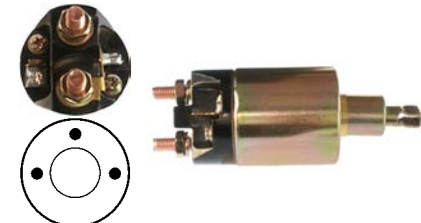

231976 Solenoid

Replacing: md607549, md602879, m371x02871, m371x00392, m371x00372, m371x00171
Servicing: M1T50171, M2T50285, M2T50881, M2T52082, M2T53581, M2T54095, M2T55871, m2t58285, M3T10072, M3T10473, M3T10977, M3T12572
12 V, OD 54.30, Coil bolt M8,
No./ terminals 3