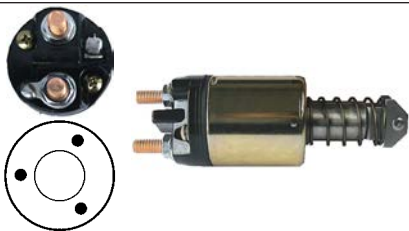

230325 Solenoid

Replacing: 085540041010
Servicing: 063220932010, 063221433010,
063221531010, 063221532010,
063221534010, 063221538010,
063221539010, 063221632010
12 V, OD 50.00, Coil bolt M8,
No./ terminals 3
Cap: Cargo 133229.