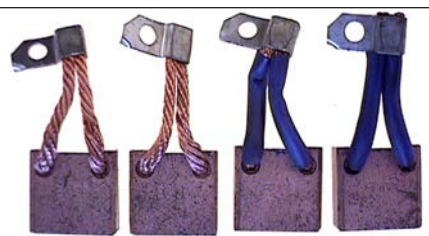

MASX15-164 Brush Set

Replacing: 72363207, 72363205/06, 72363203/04
Servicing: MT68, 63216800, 63216814, 63216815, 63216825, 63216826, 63216827, 63216851, 63216874, 63216876, 63216884, MT62BA, MT68A
12 V, Length 23.00, Height 25.00, Thickness 10.00