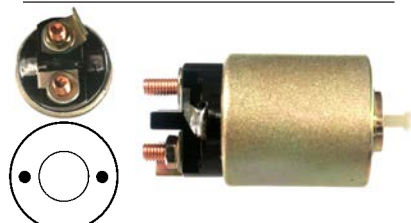

233889 Solenoid

Servicing: m1t78481

12 V, OD 51.75, Coil bolt M8