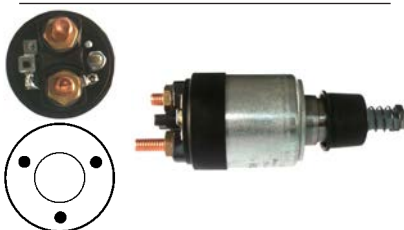

233933 Solenoid

Replacing: 2339402126, 2339402118

Servicing: 0001367061, B001816377

12 V, OD 61.30, Coil bolt M10, No./ terminals 4