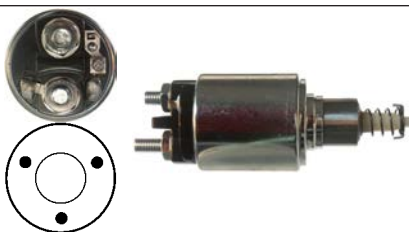

333167 Solenoid
Manufacturer: Bosch
Replacing: 0331402537, 0331402515, 0331402037, 0331402015
Servicing: 0001360035, 0001368001, 0001368007, 0001368020
24 V, OD 61.20, Coil bolt M10,
No./ terminals 3
Cap: Cargo 131317.
Alternative no.: 132361