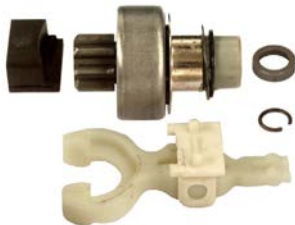

230804 Drive
Replacing: 085541710010
Servicing: 063101015010, 063101018010,
063101021010, 063101023010,
063102018010, 063102021010,
063102022010
ID 11.55, OD 23.50, Total length 64.00,
Rotation CR, No./ teeth 8, Splines A 12
Drive only: Cargo 139655.