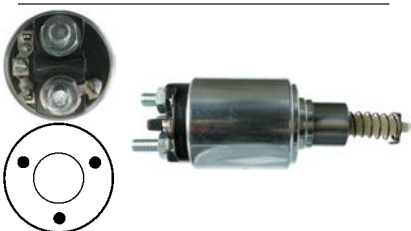

137368 Solenoid

Replacing: 0331402011

Servicing: 0001365004, 0001365005, 0001365006, 0001365007, 0001365008, B001819001, B001819009, B001819015, B001819117

12 V, OD 60.85, Coil bolt M10,

No./ terminals 3

Cap: Cargo 131318.