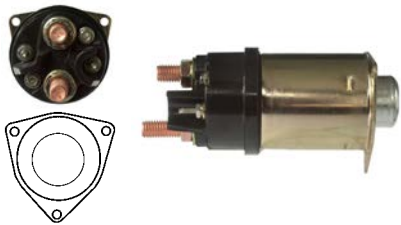

Relay terminal: M5.

231819 Solenoid

Replacing: 10457369

Servicing: 28MT, 10479627, 19024204, drx67131

24 V, OD 57.05, Coil bolt M8, No./ terminals 4

Relay terminal: M5. Cap: Cargo 232203.

231912 Solenoid

Replacing: 1115598