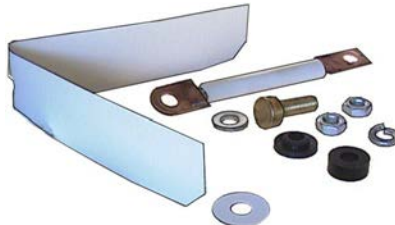

134840 Terminal Kit

Servicing: 28MT