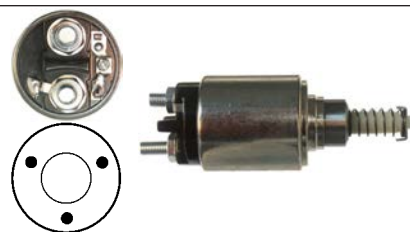

132362 Solenoid

Replacing: 0331402055, 0331402021

Servicing: 0001364102, 0001364200, 0001364203, 0001364206, 0001364300, 0001364301, 0001364400, 0001364402, B001819014, B001819202

24 V, OD 60.85, Coil bolt M10,
No./ terminals 3
Cap: Cargo 131317.

Alternative no.: 333170