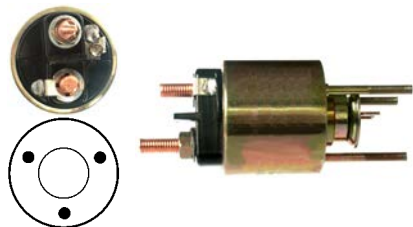

233814# Solenoid

Replacing: 85540851

Servicing: 63222131

 12 V, OD 52.20, Coil bolt M8,
No./ terminals 3

233815 Solenoid

Replacing: 85540921

Servicing: 63222836, 63222837, 63222897, 63223033

12 V, OD 52.25, Coil bolt M8, No./ terminals 3