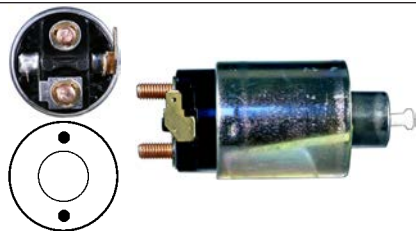

139202 Solenoid

Replacing: md619101, m371xa1874, m371x93975, m371x74071

Servicing: MOT80381, MOT80581, MOT80831, MOT81281, MOT81283, MOT81284, MOT82281, MOT85981, m0t87581, M1T77081, M1T77381
12 V, OD 51.15, Coil bolt M8, No./ terminals 3
Cap: Cargo 230385.