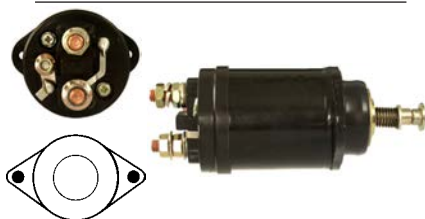

230342 Solenoid

Replacing: 26964038d
Servicing: 26925198d
12 V, OD 57.25, Coil bolt M8,
No./ terminals 3