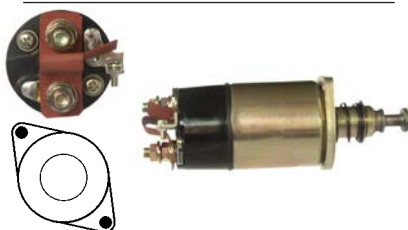

232223 Solenoid

Replacing: 0-47100-2073

Servicing: 0-21000-2480, 0-21000-2484
12 V, OD 57.30, Coil bolt M8,
No./ terminals 3