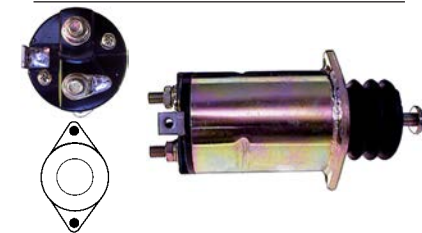

139510 Solenoid

Replacing: 0-47100-2970

Servicing: 0-21000-4231, 0-21000-5230,
0-21000-5231
12 V, OD 57.00, Coil bolt M8,
No./ terminals 3
Cap: Cargo 139511. Moving contact: Cargo
139512.