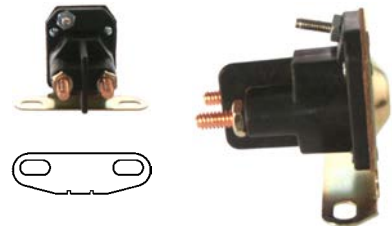

234073 Solenoid

12 V, 80 A, Coil bolt 1/4"-20,
 No./ terminals 3
 Insulated return.

234860 Solenoid

Replacing: ZM-101

Servicing: Honda MC

 12 V, OD 34.00, No./ terminals 6
 15 A fuses.

235442 Solenoid

Replacing: 1114218, 1114208