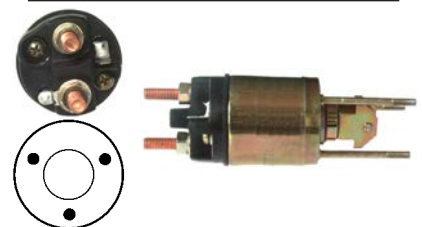

233814# Solenoid

Replacing: 85540851

Servicing: 63222131

 12 V, OD 52.20, Coil bolt M8,
No./ terminals 3

233815 Solenoid

Replacing: 85540921

Servicing: 63222836, 63222837, 63222897, 63223033

12 V, OD 52.25, Coil bolt M8, No./ terminals 3