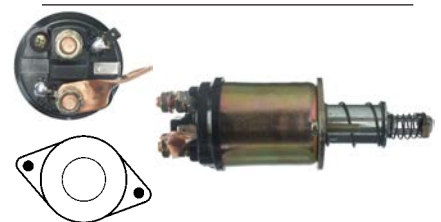

134483 Solenoid

Replacing: tpb122, tpb113, tpb112, 77152, 77135, 77129, 000077152010

Servicing: M127, 063227601010, 27533, 27551A, 27551B, 27552A, 27552B

12 V, OD 53.55, Coil bolt M8, No./ terminals 4
Cap: Cargo 135354.