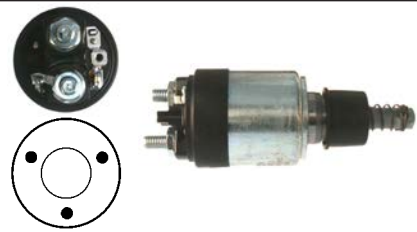

233579 Solenoid

Replacing: 0331402203
Servicing: 0001362091, 0001369024,
B001812372
12 V, OD 61.30, Coil bolt M10,
No./ terminals 3