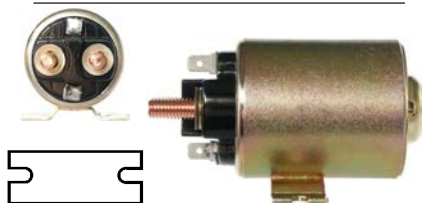

131370 Solenoid

Replacing: ard1133, 11.250.142, 11.250.121

12 V, 80 A, Intermittent load 500
Amp., OD 52.10, Coil bolt M8,
Seconds 5, No./ terminals 4
Water proof. Silver contact. Insulated
return.

Alternative no.: 333160