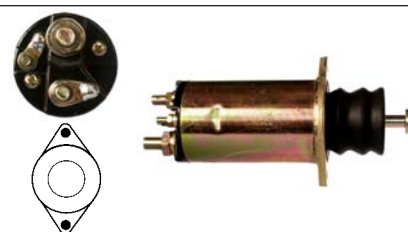

133395 Solenoid

Replacing: 0-47100-3510

Servicing: 0-23000-1160, 0-23000-1170,
0-23000-1230, 0-23000-1231, 0-23000-1240,
0-23000-1270, 0-23000-1290, 0-23000-1292
24 V, OD 56.85, Coil bolt M8,
No./ terminals 3
Cap: Cargo 233121.