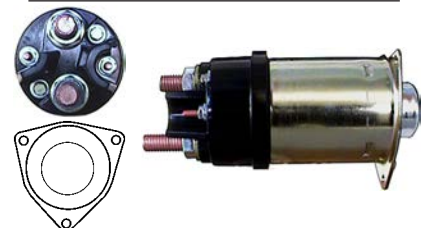

139337 Solenoid
Replacing: d903a, 1115600, 1115597
Servicing: 42MT, 10478836, 10478892, 10478893, 10478979, 1990381, 1990411, 1990414, 1990416, 1993822, 1993827, 1993996, 1993998
24 V, OD 68.65, Coil bolt 1/2" UNC,
No./ terminals 4
Insulated return. Cap: Cargo 232034.