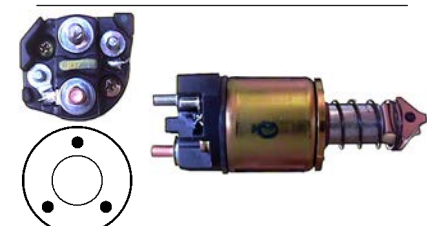

136164 Solenoid

Replacing: 085540711010

Servicing: 063222035010

12 V, OD 51.50, Coil bolt M8, No./ terminals 4

Cap: Cargo 231582. w/ 30H terminal.