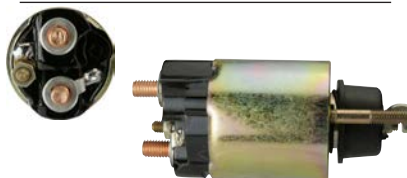

235319 Solenoid

Servicing: 128000-2640, 128000-2670,
128000-2790, 128000-3730, 128000-3740,
128000-3741, 128000-8650
12 V, OD 51.00, No./ terminals 3