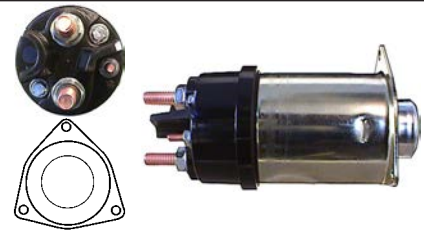

138591# Solenoid
Replacing: 1115589
Servicing: 37MT, 1990311, 1990312, 1990318, 1990321, 1990322, 1990326, 1990327, 1990336, 1993709, 1993712, 1993719, 1993726
12 V, OD 68.75, Coil bolt 3/8" UNC,
No./ terminals 3
Cap: Cargo 232013.