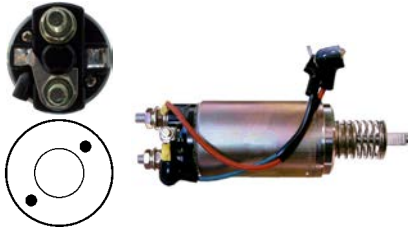

136540 Solenoid

Replacing: 1350-105-11x9, 1350-105-10x9, 1350-105-00x9

Servicing: 0351-702-0042, 0351-702-0073, 0351-702-0212, 0351-702-0224, 0351-702-0232, 0351-702-0243, 0351-702-0252, 0351-702-0292

24 V, OD 69.90, Coil bolt M10, No./ terminals 4