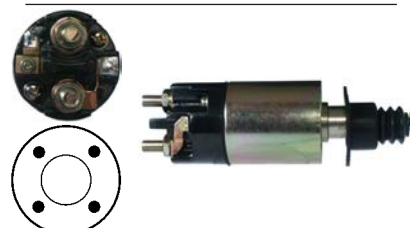

234320 Solenoid

Replacing: ME700196, m373x06971, m373x04071

Servicing: M4T55076, M4T55077, M9T80771

24 V, OD 63.90, Coil bolt M10, No./ terminals 3