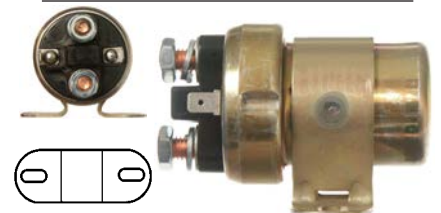

131253 Solenoid

Replacing: 19024762
12 V, 60 A, Intermittent load 500 Amp., OD 39.65, Coil bolt M8, Seconds 5, No./ terminals 4