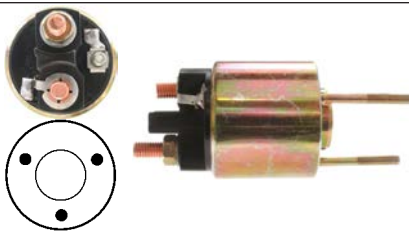

230808 Solenoid

Replacing: 085541740010
Servicing: 063103026010, 063111016010,
063111017010, 063111036010
12 V, OD 54.00, Coil bolt M8,
No./ terminals 3
Cap: Cargo 139602.