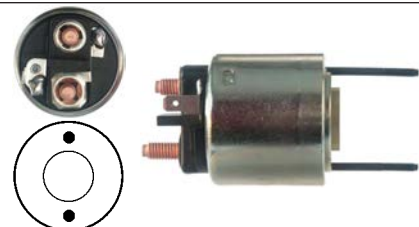

133532 Solenoid

Replacing: ne159, ced541, 104594

Servicing: D9E278, d9e46, d9e55, d9e68, d9e78, d9e79

12 V, OD 54.00, Coil bolt M8, No./ terminals 3
Cap: Cargo 132826.