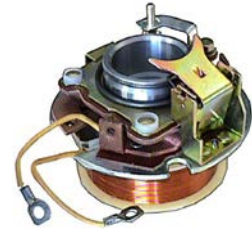

132601 Solenoid

Replacing: 6510-56, 6211-773, 6211-546, 6211-517, 6211-206c, 6211-206b

Servicing: 1321F032, 1321F033, 1321F112, 1321F292, 1321F352, 1321F491, 1321F551, 1321F580, 1321F600, 1321F780, 1321F840, 1321F880

24 V, OD 98.30

Insulated return.