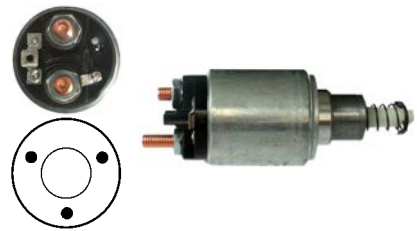

233582 Solenoid

24 V, OD 61.30, Coil bolt M10,
 No./ terminals 3
 Cap: Cargo 232195.

233583 Solenoid

Replacing: 2339402165, 2339402124
 Servicing: 0001231013, 0001368313
 24 V, OD 61.45, Coil bolt M10,
 No./ terminals 3