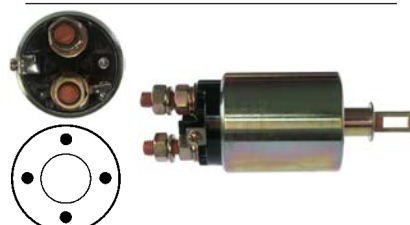

233122 Solenoid

Replacing: 2210m-5700, 2210-17002

Servicing: S210-100, S210-104, S210-104A, S210-108, S210-89, S210-90, S210-98D, S210-98E, s28-23b

 24 V, OD 69.90, Coil bolt M10,
No./ terminals 3

234555 Solenoid