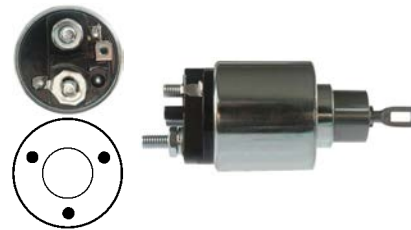

234568[#] Solenoid

Replacing: 2339303262, 0331303131

Servicing: 0001110054, B001117065

12 V, OD 56.35, Coil bolt M8, No./ terminals 3

Cap: Cargo 132780.