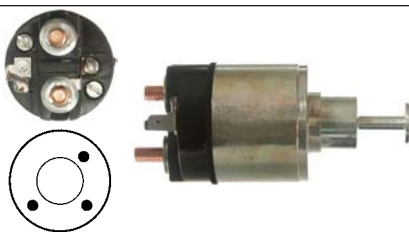

131211# Solenoid

Replacing: 682038, 583099

Servicing: 534004, 534005, 534007, 534009
12 V, OD 51.85, Coil bolt M8,
No./ terminals 3

Cap: Cargo 131172.