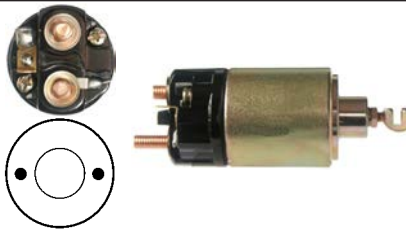

130814 Solenoid

Replacing: toj400
12 V, OD 49.85, Coil bolt M8,
No./ terminals 3
Cap: Cargo 134627.