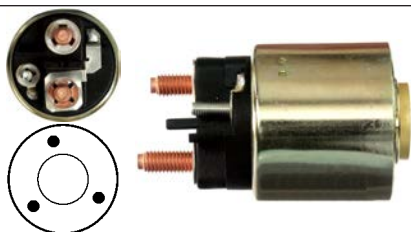

Servicing: D6RA26, D6RA30, D6RA47

12 V, OD 54.00, Coil bolt M8, No./ terminals 3

231163 Solenoid

Replacing: 594362

Servicing: D6RA181, D6RA59, D6RA81, D6RA91

12 V, OD 54.00, No./ terminals 3

231610 Solenoid