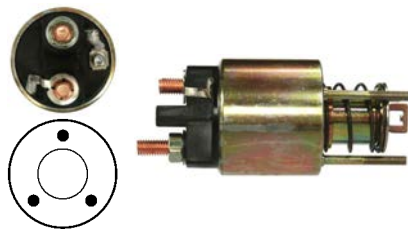

138531 Solenoid

Replacing: 63223039, 63293039
12 V, OD 54.00, Coil bolt M8,
No./ terminals 3
Terminal: Cargo 231863.