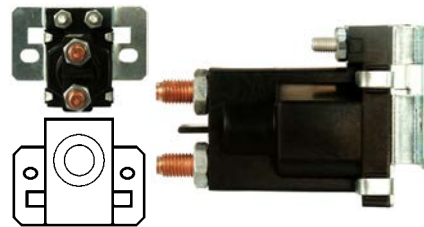

231527 Solenoid

12 V, 80 A, OD 54.20, Coil bolt 5/16"-24,
No./ terminals 4