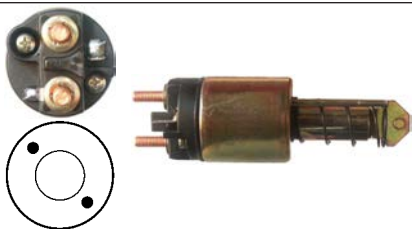

12 V, OD 53.65, Coil bolt M6,
No./ terminals 4
Cap: Cargo 133367.

131800 Solenoid

Replacing: toj103

12 V, OD 52.30, Coil bolt M8,
No./ terminals 3

Cap: Cargo 133269. Moving contact: Cargo 133270.

132227 Solenoid