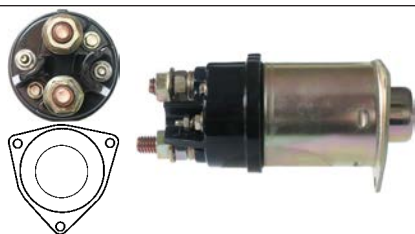

131369 Solenoid

Replacing: E6HZ11390C, E6HZ11390B
Servicing: 42MT
12 V, OD 68.80, Coil bolt 1/2" UNC,
No./ terminals 4
Insulated return. Cap: Cargo 135324. Solenoid
w/ plunger: Cargo 234476.