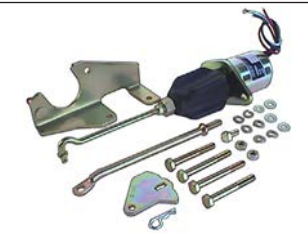

090103 Solenoid Shutdown Kit

Replacing: sa-4014-12

Servicing: Nippodenso, Zexel
12 V, 1.1 A/ hold, 55 A/ pull,
Hold rating 178N, Pull rating 89N at 25.40 mm,
Elect. connection Cable, Function Pull
This solenoid can't switch off by itself, it will have to be controlled externally.