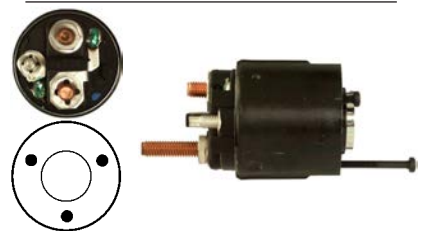

231163 Solenoid

Replacing: 594362

Servicing: D6RA181, D6RA59, D6RA81, D6RA91

12 V, OD 54.00, No./ terminals 3