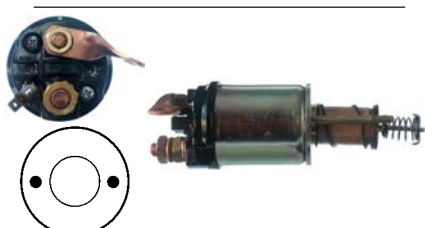

134890 Solenoid

Replacing: tpb110, SSL0007, 77269, 77130, 000077269010

Servicing: M127/2.8 kW, 063227587010, 27512, 27512A, 27512D, 61924045, 61924049

12 V, OD 53.60, Coil bolt M8,

No./ terminals 3

Cap: Cargo 132270.