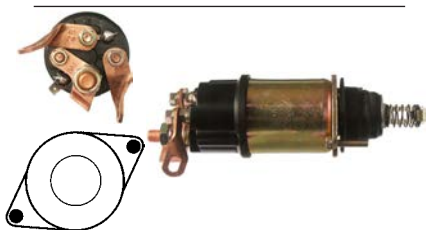

132404 Solenoid

Replacing: tob127, tob126, 77008, 76936
Servicing: M50, M127, 27301A, 27301H,
27301K, 27304A, 27304J, 27304L, 27305A,
27305H, 27305K, 27307A, 27307E, 27307H,
27310A
24 V, OD 54.00, Coil bolt M6,
No./ terminals 3
Cap: Cargo 131276.