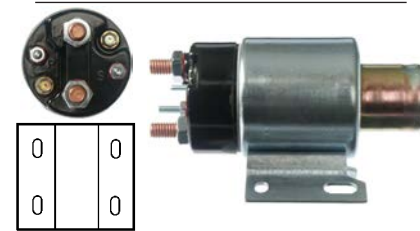

132696 Solenoid

Replacing: 1119988, 1119888, 1119858,
1119855, 1115583, 1115543, 1115513,
1115512, 1114322
Servicing: 30MT, 1107607, 1108128,
1108151, 1108629, 1108652, 1108668,
1109758, 1109996, 1113135, 1113148,
1113162, 1113163
24 V, OD 66.30, Coil bolt 3/8" UNC,
No./ terminals 4
Insulated return. Cap: Cargo 232216.