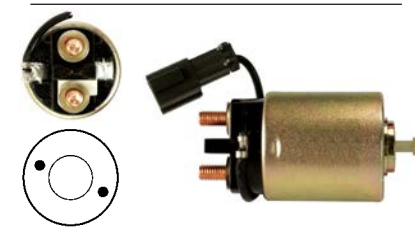

231454 Solenoid

Replacing: m375x00371

Servicing: MOT80281, MOT80281A, MOT80281B, MOT80281ZC, M1T64285
12 V, OD 51.55, Coil bolt M8, No./ terminals 3
Cap: Cargo 231107.