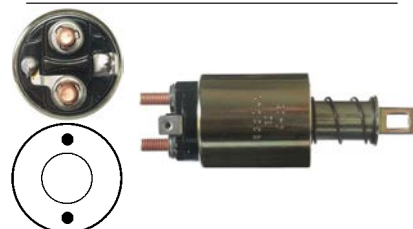

133043 Solenoid

Replacing: E2NN11390AA
12 V, OD 52.30, Coil bolt M8,
No./ terminals 3
Cap: Cargo 133276.