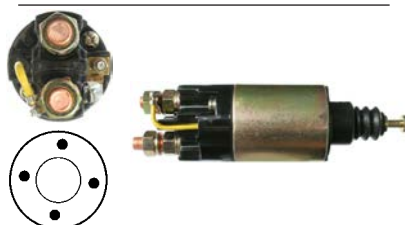

235103 Solenoid

Replacing: m373x05671

Servicing: M3T65071, M5T65071, ME077044

12 V, OD 63.90, No./ terminals 3