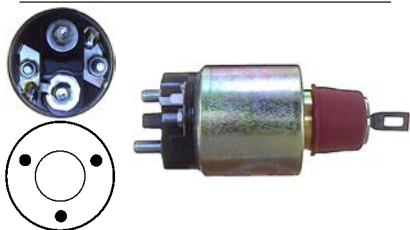

136615 Solenoid

Replacing: 2339303245, 0331303146
Servicing: 0001110071, 0001110072,
0001218171, B001117153, B001117157,
B001117161
12 V, OD 56.25, Coil bolt M8,
No./ terminals 4
Cap: Cargo 136108. w/ 30H terminal.