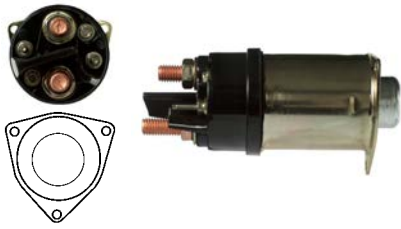

231917 Solenoid

Replacing: d918a, 1115624

Servicing: 42MT, 10478931, 10478932, 10478933, 10478934, 10478935, 10478936, 10478951, 10478987, 10479004, 10479005, 10479006

12 V, OD 68.00, Coil bolt 1/2" UNC, No./ terminals 4

Insulated return. Jump start protection cap. Cap: Cargo 232031.