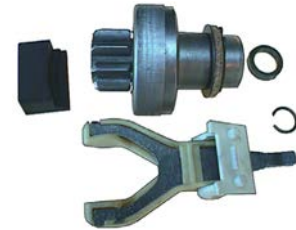

138167 Drive

Servicing: 63111000, 63223435, 63223639

ID 12.00, OD 28.70, Total length 52.55, Rotation CR, No./ teeth 9, Splines A 10
Drive only: Cargo 136257.

138533 Drive

Servicing: 63223039, 63293039

ID 11.60, OD 24.90, Total length 60.85, Rotation CR, No./ teeth 9, Splines A 12