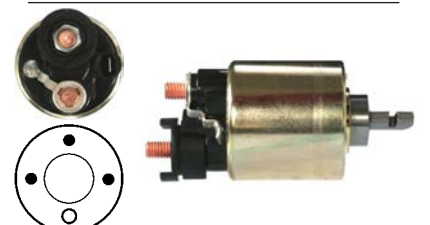

232003 Solenoid

Servicing: SM422-09, sm442-01, sm442-08, SM442-10, SM442-19, sm442-22, sm442-24

12 V, OD 50.85, Coil bolt M8, No./ terminals 3
Cap: Cargo 232005.