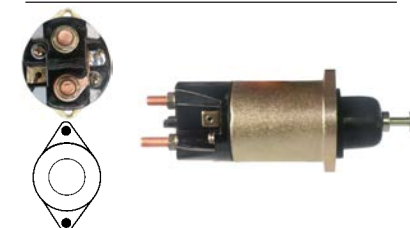

234482 Solenoid

Replacing: ME700379, m371x20871

Servicing: M2T69081, M2T78481, M2T78482, M3T58371, ME013390, ME013391

24 V, OD 55.00, Coil bolt M8, No./ terminals 3