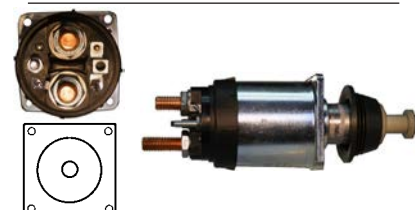

139967 Solenoid

Replacing: 2339403010, 2339403008, 0331403004, 0331403003

Servicing: 0001371001, 0001371019, 0001372001, 0001372005, 0001372006

24 V, OD 66.00, Coil bolt M12,

No./ terminals 4

Plunger boot: Cargo 231553.