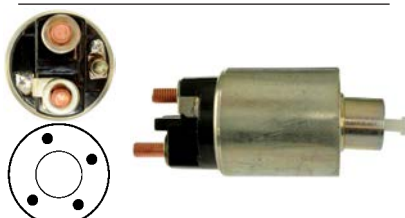

235100 Solenoid

Servicing: m0t86181, m0t87881, m0t91581,
M1T85681, m1t85781, M1T85981

12 V, OD 52.40, Coil bolt M8,
No./ terminals 3