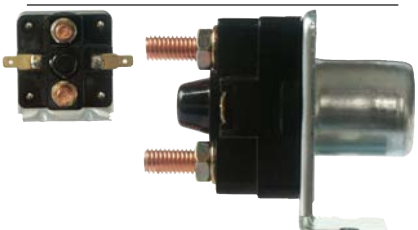

130951 Solenoid

12 V, OD 54.45, Coil bolt M8,
No./ terminals 4
Insulated return.
Alternative no.: 233955