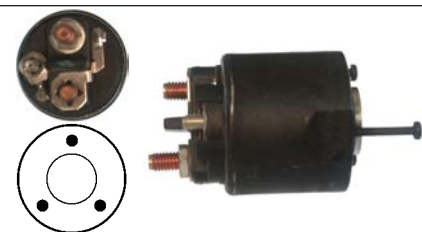

234153 Solenoid

Replacing: 594401

Servicing: D6RA293, d6ra83, D6RA92, D6RA93

12 V, OD 54.00, Coil bolt M8, No./ terminals 3

Cap: Cargo 231268. Moving contact: Cargo 132037.