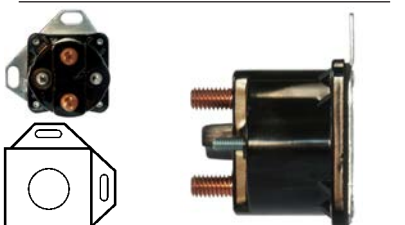

231930 Solenoid

Replacing: sw1533c, sw1533a, sw1533,
ETTZ11450A, E9TZ11450A, E8TZ11450A,
E8T211450B, E5AZ11450A, e5az-11450-a
12 V, 100 A, Intermittent load 800 Amp,
OD 48.70, Coil bolt 5/16" UNC,
No./ terminals 4