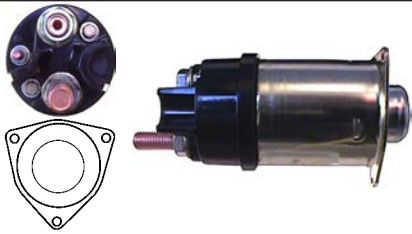

139209 Solenoid

Replacing: sw2157, e7hz11390b
Servicing: 37MT, f3ht11001ab, F3HZ11002C
12 V, OD 68.75, Coil bolt 1/2" UNC,
No./ terminals 3
Cap: Cargo 232014.