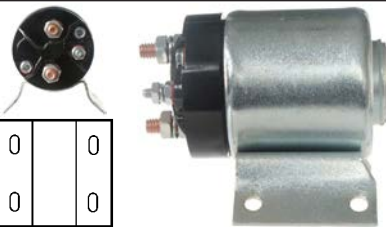

232905 Solenoid

Replacing: SAG-4001, SAF-4001, SAD-4503, SAD-4502, SAD-4501, SAD-4403, SAD-4401, SAD-4301, SAD-4201, SAD-4101
Servicing: 8AL2002, MA12NDM451
12 V, OD 66.40, Coil bolt M8, No./ terminals 3
Insulated return.