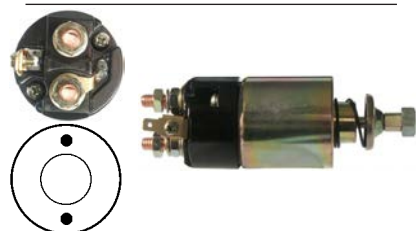

130811 Solenoid

Replacing: toj101
12 V, OD 50.90, Coil bolt M8,
No./ terminals 3
Cap: Cargo 134619.