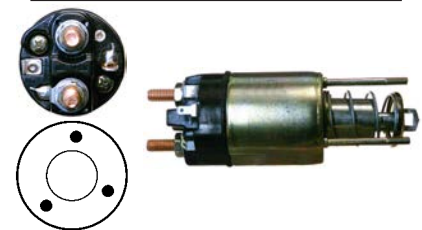

139220 Solenoid

Replacing: 85540501
Servicing: 63223432
12 V, OD 52.00, Coil bolt M8,
No./ terminals 4