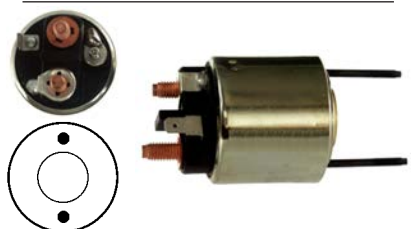

232011 Solenoid

Replacing: ne421, ced530, 182458, 102295
OD 54.00, Coil bolt M8, No./ terminals 3