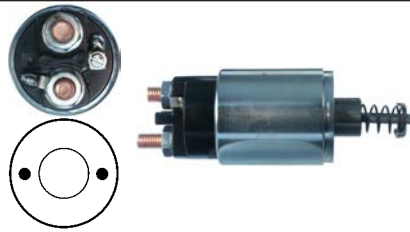

12 V, OD 56.45, Coil bolt M8, No./ terminals 4

Cap: Cargo 131337.

132890[#] Solenoid

Replacing: 0331302090

Servicing: 0001157020, 0001157022

12 V, OD 51.45, Coil bolt M8, No./ terminals 4

Cap: Cargo 131345.