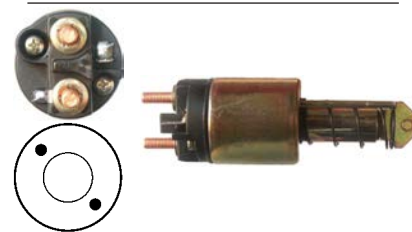

132227 Solenoid

Replacing: 85540591, 85530010, 63600802

Servicing: 63220506, 63220536, 63220901, 63220931, 63221303, 63221309, 63221333, 63221338, 63221404, 63221431, 63221434, 63221637

12 V, OD 52.20, Coil bolt M8,

No./ terminals 3

Cap: Cargo 132229. Moving contact: Cargo 132246.