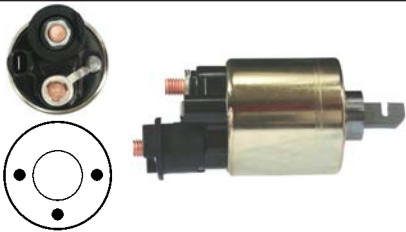

232004 Solenoid

Servicing: SM422-02, sm442-02
12 V, OD 50.90, Coil bolt M8,
No./ terminals 3
Cap: Cargo 232006.