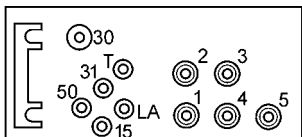

Glow Plug Controllers

N

160705

Replacing 012 545 8832
Servicing Mercedes
12 V.
10 terminals

N

160707

Replacing 018 545 7232
Servicing Mercedes
12 V.
11 terminals

N