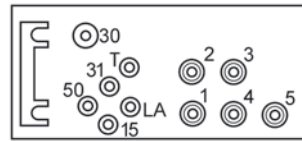

160707

Replacing 018 545 7232
Servicing Mercedes
12 V.
11 terminals

N