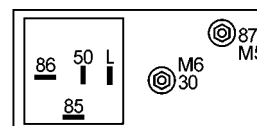

160429

Replacing 7700 733 390.

Servicing Renault.

12 V.

6 terminals.