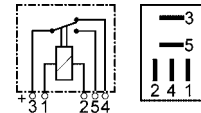

Change Over Relays

WEHRLE

160365 A

12 V. 10/20 Amp. 5 terminals. W/o bracket.

WEHRLE