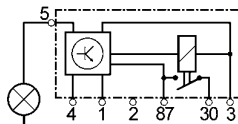

1=85/31 2=n.c. 3=86/15 4=50 5=Controllamp

160435

Replacing 43423043, 46423043.

Servicing Citroen, Fiat, Lancia.

12 V.

Post heating type.

7 terminals.