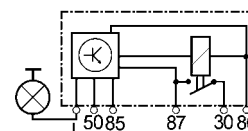

160429

Replacing 7700 733 390.

Servicing Renault.

12 V.

6 terminals.