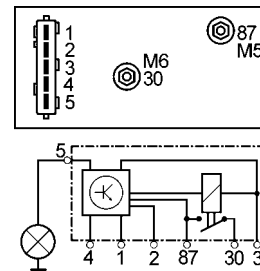

1=85/31 2=S 3=86/15 4=50 5=Controllamp

160432

Replacing 0281 003 005, 598119, 961416778.
Servicing Fiat, Peugeot.
12 V.
Post heating type.
7 terminals.