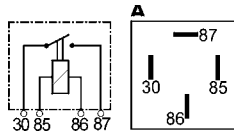

NAGARES

160282 A
As Cargo 160311, but w/o bracket.
12 V. 40 Amp. 4 terminals.

WEHRLE

160083 A
12 V. 30 Amp. 4 terminals.

Mini Relays

WEHRLE

160215 A
24 V. 20 Amp. 4 terminals.

XILES