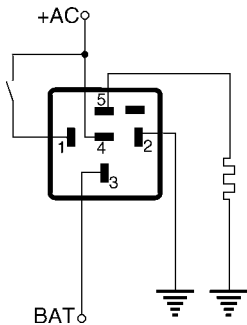

160570

Servicing Citroën, Peugeot, Valeo.
12 V. 5 Terminals.
For rear window heater.
Also for universal use.
Delay on: 10 min.