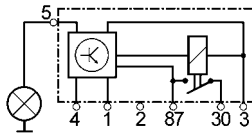

Glow Plug Controller- and Terminal Designations page 26 - 29

Glow Plug Controllers

1=85/31 2=T/NTC 3=86/15 4=50 5=Controllamp

160434

Replacing 0281 003 006, 0281 003 012, 598124.

Servicing Citroen, Fiat, Peugeot.

12 V.

Post heating type.

7 terminals.