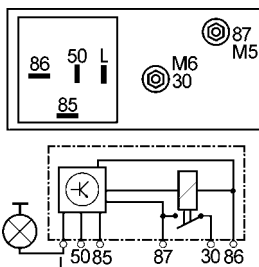

160423

Replacing 0333 402 501, 5981.10.

Servicing Alfa Romeo, Citroen, Fiat, Peugeot.

12 V.

6 terminals.