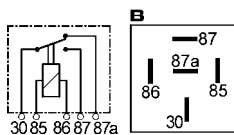

160081 A

12 V. 20/30 Amp. 5 terminals.

WEHRLE