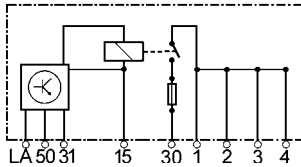

Servicing Renault.

12 V.

12 terminals.

Glow Plug Controller- and Terminal Designations page 26 - 59

Glow Plug Controllers

160441

Replacing 0333 402 505, 0333 402 506, 002 545 0532.
Servicing Mercedes.
 12 V.
 9 terminals.