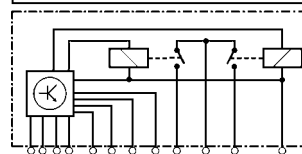

1=87(plug 1+2) 2=87b(plug 3+4) 3=ALFB 4=PC 5=T/NTC 6=86/15
7=50 8=Controllamp 9=EVKSB 10=85/31 11=Clim 12=30/+BAT.

160452

Replacing 7700 870 715, 7700870 715/A, 7700 870 715/B.

Servicing Renault.

12 V.

12 terminals.