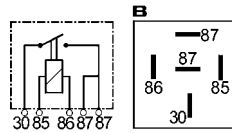

160265 A
12 V. 30 Amp. 5 terminals.

WEHRLE