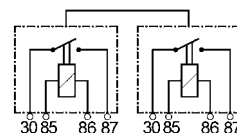

160268 A

24 V. 2 x 20 Amp. 2 x 4 terminals.