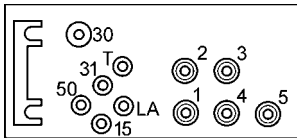

160463

As Cargo 160447, but w/ fixing on the opposite side.
12 V.