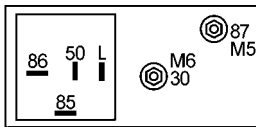

160427

Replacing 5946920, 061830058020.

Servicing Fiat, Seat.

12 V.

Post heating type.

6 terminals.