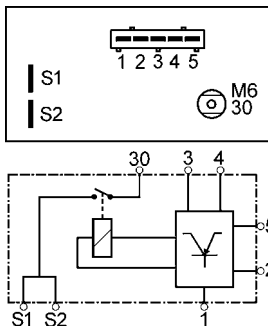

Glow Plug Controllers

160456

Replacing 001 545 1832.
Servicing Mercedes.
 12 V.
 5 terminals.

160457

Replacing 1 285 085.
Servicing BMW.
 12 V.
 13 terminals.

1=85/31 2=T/NTC 3=86/15 4=50 5=Controllamp
 M6=30 S1=87 S2=87a