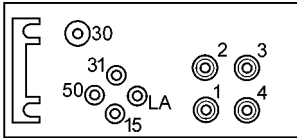

Glow Plug Controller- and Terminal Designations page 26 - 59

Glow Plug Controllers

160441

Replacing 0333 402 505, 0333 402 506, 002 545 0532.
Servicing Mercedes.
12 V.
9 terminals.