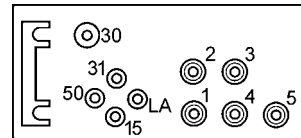

160450

As Cargo 160443, but w/ fixing on opposite side.