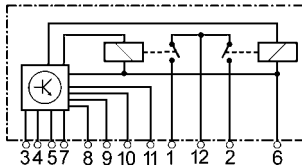

7 terminals.

Glow Plug Controllers

1=87(plug 1+2) 2=87b(plug 3+4) 3=n.c. 4=PC 5=TEC
6=86/15 7=50 8=Controllamp 9=EVKSB 10=85/31 11=Clim 12=30

160438

Replacing HDC 124, 7700790579, 7700851443.

Servicing Renault.