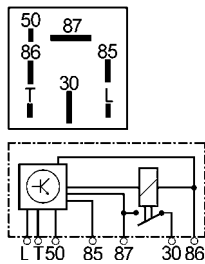

Glow Plug Controllers

160422

Replacing 321 191 261C.

Servicing VW.

12 V.

7 terminals.