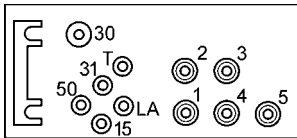

Glow Plug Controller- and Terminal Designations page 26 - 29

Glow Plug Controllers

160447

Replacing 007 545 9932.
Servicing Mercedes.
12 V.
11 terminals.