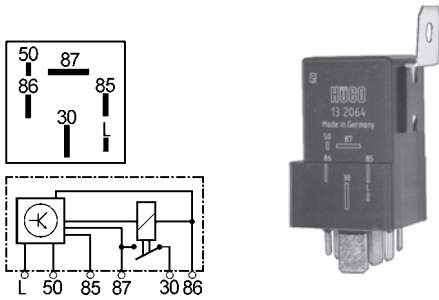

Glow Plug Controllers

160416

Replacing 1238565.
Servicing Ford, Opel, Vauxhall.
 12 V.
 6 terminals.

160419

Replacing 0281 003 098, HDC 111.
Servicing Ford, Opel, Vauxhall.
 12 V.
 Post heating type.
 6 terminals.