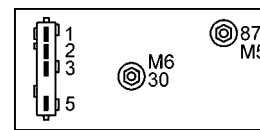

160464

Replacing 46438456.
Servicing Alfa Romeo, Citroen, Fiat, Lancia, Peugeot, Renault.
For engines w/ electronic diesel control (EDC).
12 V.
6 terminals.

A=85/31 B1=86 B2=86a S1=87 S2=87a M6=30/+Bat.