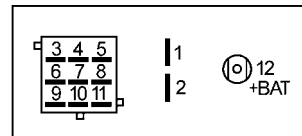

1=87(plug 1+2) 2=87b(plug 3+4) 3=S2 4=PC 5=CTN
6=86/15 7=50 8=Controllamp 9=S1 10=85/31 11=Clim 12=30

160440

Replacing 7700869 319.

Servicing Renault.

12 V.

Post heating type.

12 terminals.