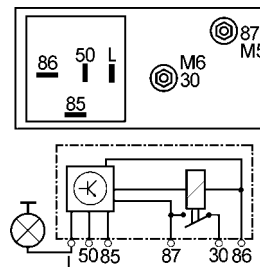

160421

Replacing 0281 003 099, 191911261A.
Servicing Audi, VW.
 12 V.
 Post heating type.
 7 terminals.

Glow Plug Controllers

160422

Replacing 321 191 261C.

Servicing VW.

12 V.

7 terminals.