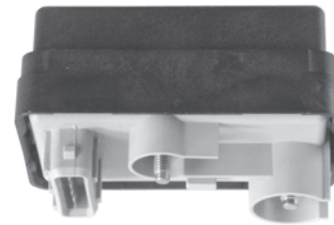

Glow Plug Controllers

160459

Replacing 357 911 253A.
Servicing VW.
12 V. 4 terminals.
UWD type.

160460

Replacing 357 911 253.
Servicing VW.
12 V. 4 terminals
For engines w/ electronic diesel control (EDC).