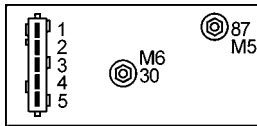

Glow Plug Controller- and Terminal Designations page 26 - 29

Glow Plug Controllers

1=85/31 2=T/NTC 3=86/15 4=50 5=Controllamp

160434

Replacing 0281 003 006, 0281 003 012, 598124.

Servicing Citroen, Fiat, Peugeot.

12 V.

Post heating type.

7 terminals.