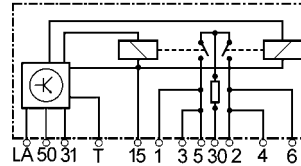

10 terminals.

Applications List page 49
Cross Reference List page 71

Glow Plug Controller- and Terminal Designations page 26 - 29

Glow Plug Controllers

160447

Replacing 007 545 9932.
 Servicing Mercedes.
 12 V.
 11 terminals.