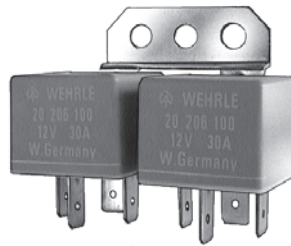

Twin Relays

WEHRLE

160267

12 V. 2 x 30 Amp. 2 x 4 terminals.

NAGARES