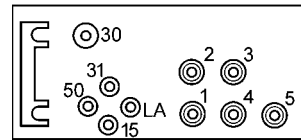

160455

Replacing 003 545 1032.
Servicing Mercedes.
12 V.
10 terminals.