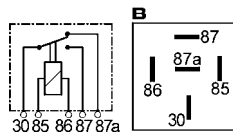

160337 A

24 V. 10/22 Amp. 5 terminals.
W/o bracket.

WEHRLE