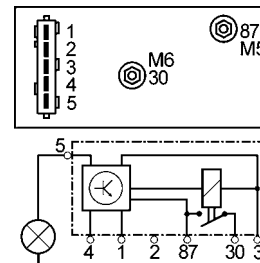

1=85/31 2=T/NTC 3=86/15 4=50 5=Controllamp

160433

Replacing 46414088, 7735921.
Servicing Citroen, Fiat.
12 V.
Post heating type.
7 terminals.

Applications List page 49
Cross Reference List page 71