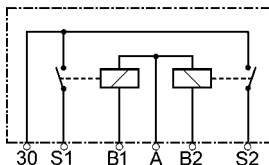

A=85/31 B1=86 B2=86a S1=87 S2=87a M6=30/+Bat.

160461

Replacing 7700 107 794, 7700 867 558C, 30872555.
Servicing Renault, Volvo.
12 V.
6 terminals.