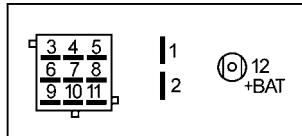

7 terminals.

Glow Plug Controllers

1=87(plug 1+2) 2=87b(plug 3+4) 3=n.c. 4=PC 5=TEC
6=86/15 7=50 8=Controllamp 9=EVKSB 10=85/31 11=Clim 12=30

160438

Replacing HDC 124, 7700790579, 7700851443.

Servicing Renault.