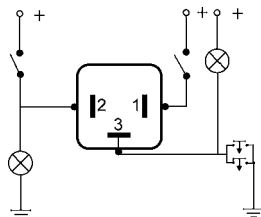

160347

Electronic.
72 dB.
12 V. 2 terminals.

Universal reminder for turning on and off light

160509

Electronic.
72 dB.
12 V. 3 terminals.

Cross Reference List page 71