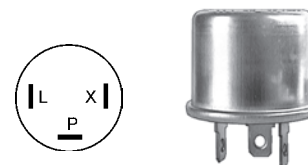

160116 A

12 V. 138 Watt 3 terminals.