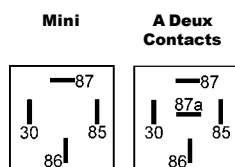

F Description des Broches pour Relais

1 ..... Sortie rupteur.

15 ..... + Contact.

30 ..... + permanent.

31 ..... Masse.

31b ..... Retour de masse.

50 ..... Démarrage.

53c ..... Commande pompe électrique de Lave-Glaces.

53e ..... Moteur Essuie-Glaces.

85 ..... 1ère sortie d'enroulement de relais.

85b ..... Fin de sortie d'enroulement de relais.

86 ..... 2ème sortie d'enroulement de relais.

87 ..... Contact Sortie - (Contact fermé) -
Sortie (Contact ouvert).

87a ..... 1ère sortie.

87b ..... 2ème sortie.

L ..... Lampe Témoin.

TD ..... Sortie séquentielle en 12 V. pour les calculateurs.

GB DIN 72651 DIN 72552

W2 ..... 1 ..... 86 ..... 2ème sortie d'enroulement de relais.

W1 ..... 2 ..... 85 ..... 1ère sortie d'enroulement de relais.

C2 ..... 3 ..... 30 ..... + permanent.

C3 ..... 4 ..... 87a ..... 1ère sortie.

C1 ..... 5 ..... 87 ..... Contact Sortie - (Contact fermé) - Sortie (Contact ouvert).

A
Affectation BMW, Ford, Jaguar, Opel, Volvo.