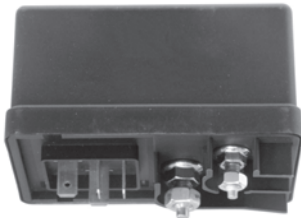

160427

Replacing 5946920, 061830058020.

Servicing Fiat, Seat.

12 V.

Post heating type.

6 terminals.