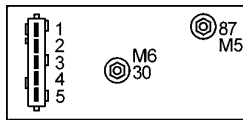

1=85/31 2=n.c. 3=86/15 4=50 5=Controllamp

160435

Replacing 43423043, 46423043.

Servicing Citroen, Fiat, Lancia.

12 V.

Post heating type.

7 terminals.