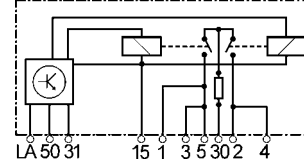

Servicing Renault.

12 V.

12 terminals.

Glow Plug Controller- and Terminal Designations page 26 - 59

Glow Plug Controllers

160441

Replacing 0333 402 505, 0333 402 506, 002 545 0532.
Servicing Mercedes.
 12 V.
 9 terminals.