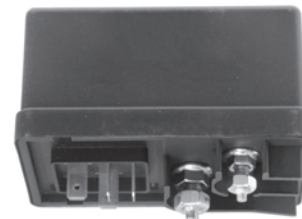

160425

Replacing 0333 402 513, 0333 402 524, 7700 757 776.

Servicing Alfa Romeo, Renault.

12 V.

6 terminals.