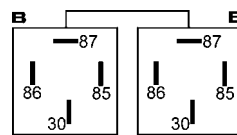

Twin Relays

WEHRLE

160267

12 V. 2 x 30 Amp. 2 x 4 terminals.

NAGARES