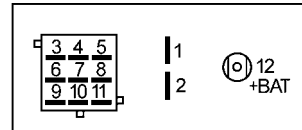

1=87(plug 1+2) 2=87b(plug 3+4) 3=ALFB 4=PC 5=T/NTC 6=86/15
7=50 8=Controllamp 9=EVKSB 10=85/31 11=Clim 12=30/+BAT.

160452

Replacing 7700 870 715, 7700870 715/A, 7700 870 715/B.

Servicing Renault.

12 V.

12 terminals.