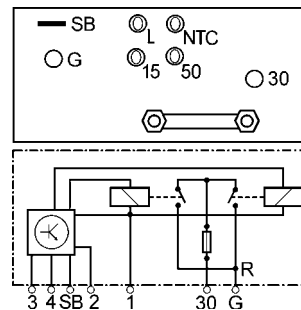

1=L 2=NTC 3=50 4=15 SB=31 G=87

160458

Replacing 1363438, 9162987.
Servicing Volvo.
12 V.
7 terminals.
Post heating type.