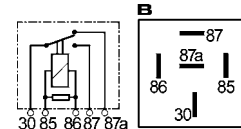

160403 A

12 V. 20/30 Amp. 5 terminals.
W/ resistor.