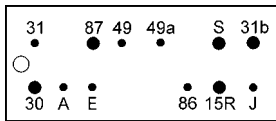

160287

Servicing Mercedes.

Replacing 60 215 005,
Mercedes 201 821 0047.

12 V.

Flasher unit 2/4 x 21 Watt.

Cross Reference List page 71