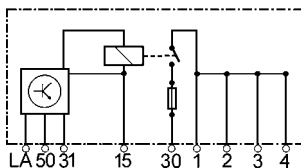

160442

As Cargo 160441, but w/ fixing on opposite side.