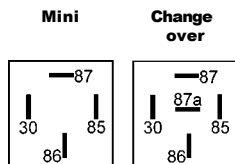

GB Terminal Designations for Relays

- 1 ..... Ignition coil - Low voltage side.
- 15 ..... Ignition controlled feed (Ignition / key switch)
- 30 ..... Input from positive battery terminal.
- 31 ..... Return to battery - ve (ground).
- 31b ..... Return time to neg. battery terminal or ground.
- 50 ..... Starter control (direct).
- 53c ..... Electric windshield washer pump.
- 53e ..... Wiper (brake winding).

- 85 ..... End of winding to negative.
- 85b ..... End of second winding.
- 86 ..... Start of winding.
- 87 ..... Switching relay Output (N/O contacts).
  -Input (C/O contacts).
- 87a ..... First output (break side).
- 87b ..... Second output.
- L ..... Control lamp.
- TD ..... 12 V. square wave input from ECU.

GB   DIN 72651   DIN 72552

- W2 ..... 1 ..... 86 ..... Start of winding.
- W1 ..... 2 ..... 85 ..... End of winding to negative.
- C2 ..... 3 ..... 30 ..... Input from positive battery terminal.
- C3 ..... 4 ..... 87a ..... 1st output (break contact side).
- C1 ..... 5 ..... 87 ..... Switching relay - Output (N/O contacts) - Input (C/O contacts).

A
Servicing BMW, Ford, Jaguar, Opel, Volvo.