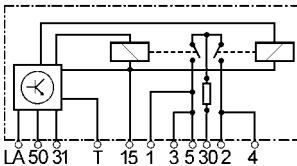

160463

As Cargo 160447, but w/ fixing on the opposite side.
12 V.