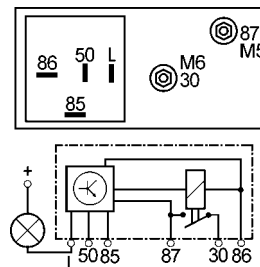

160425

Replacing 0333 402 513, 0333 402 524, 7700 757 776.

Servicing Alfa Romeo, Renault.

12 V.

6 terminals.