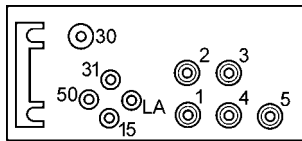

Glow Plug Controllers

160449

Replacing 0281 003 096, 025 545 5432.

Servicing Mercedes.

12 V. Post heating type.

Exchange Cargo 160441 and 160443 in connection with change to post heating glow plug.

10 terminals.