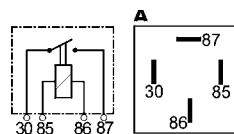

WEHRLE

160083 A
12 V. 30 Amp. 4 terminals.