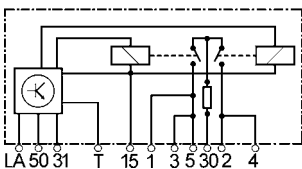

Glow Plug Controllers

N

160705

Replacing 012 545 8832
Servicing Mercedes
12 V.
10 terminals

N

160707

Replacing 018 545 7232
Servicing Mercedes
12 V.
11 terminals

N