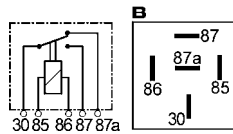

12 V. 15/25 Amp. 5 terminals.
W/ resistor.
W/o bracket.

WEHRLE

160081 A

12 V. 20/30 Amp. 5 terminals.

WEHRLE

160216 A

24 V. 10/20 Amp. 5 terminals.

NAGARES