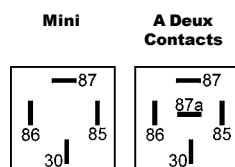

B
Affectation Audi, British Leyland, Citroën,
DB-LKW, KHD, MAN, Massey Ferguson,
Peugeot, Saab, Talbot, Volvo, VW.