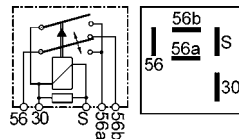

Dip Relay

160654

Replacing Stribel 899202.
Servicing Audi, VW
For headlamp dip or flasher unit (Flip Flop).
12 V. 2x150 Watt. 5 terminals.