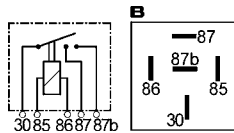

Double Contact Relays

NAGARES

160168 A

12 V. 2 x 15 Amp. 5 terminals.

NAGARES