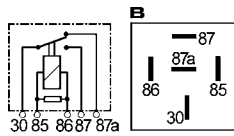

Change Over Relays

160394

Replacing 89 9932, 89 9957.
Servicing Mercedes, Iveco.
24 V. 40/60 Amp. 5 terminals.
W/o bracket w/ resistor.