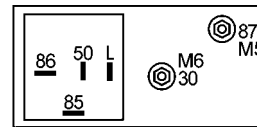

Glow Plug Controllers

160426

Replacing 46428175, 59737540, 75896560, 76647630.

Servicing Fiat.

12 V.

Post heating type.

6 terminals.

160428