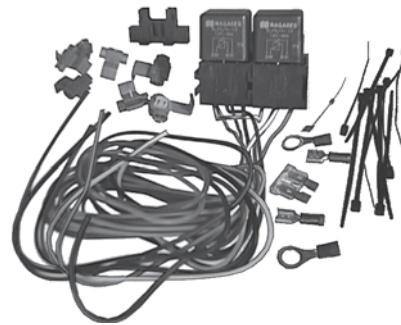

RELAYS

RELAIS

RELAIS

RELÈ

PART 1 1
3rd Edition

ISO/TS 16949:2002 certified supplier

Page	Page
Acoustic Warning 24	Micro Relays 12
Applications List 49	Mini Relays 10
Assortments 43	High Performance 11
Assortment Box and Inserts 45	Radiator Fan Relays 24
Index for Assortments 48	Relay Boxes 17
Daytime Running Lights - Automatic 23	Relay Multi-Plugs 16
Change Over Relays 13	Switch-Off Relays 15
Charge Relays 16	Start Repeat Locking Relays 16
Cross Reference List 71	Terminal Designations for Glow Plug Controllers 26
Dip Relays 15	Terminal Designations for Flasher Units 18
Double Contact Relays 13	Terminal Designation for Relays 6
Flasher Units 18	Time Delay Relays 22
Fuel Pump Relays 24	Timing Devices 21
Fuses 42	Twin Relays 13
Glow Plug Controllers 30	Voltage Reducer 23
Glow Plug Controller Descriptions 26	
Hazard Warning Light Systems 21	
Light Delay Unit 23	Index 77