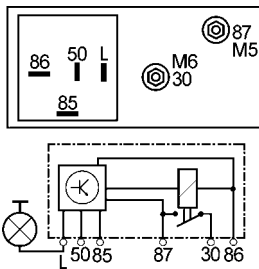

Glow Plug Controllers

160430

Replacing 0333 402 525.
Servicing Leyland, Rover
12 V.
Post heating type.
6 terminals.