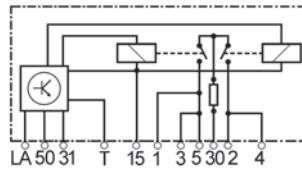

Glow Plug Controllers

N

160705

Replacing 012 545 8832
Servicing Mercedes
12 V.
10 terminals

N

160707

Replacing 018 545 7232
Servicing Mercedes
12 V.
11 terminals

N