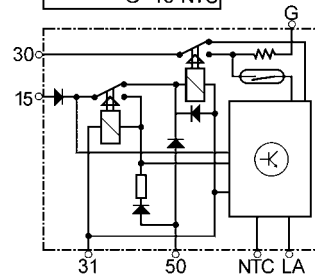

160454

Replacing 001 545 2232.
Servicing Mercedes.
12 V.
7 terminals.

Applications List page 49
Cross Reference List page 71