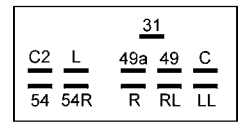

W/ electronic protection against short circuits.

160281

24 V. 2+1/6 x 21 Watt 11 terminals.
Servicing Magirus, Mercedes a.o.
Replacing 0248 1968 EZ, 001 544 8332).