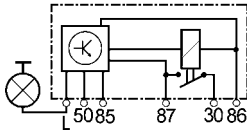

Glow Plug Controller- and Terminal Designations page 26 - 29

Glow Plug Controllers

160426

Replacing 46428175, 59737540, 75896560, 76647630.

Servicing Fiat.

12 V.

Post heating type.

6 terminals.