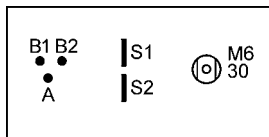

160464

Replacing 46438456.
Servicing Alfa Romeo, Citroen, Fiat, Lancia, Peugeot, Renault.
For engines w/ electronic diesel control (EDC).
12 V.
6 terminals.

A=85/31 B1=86 B2=86a S1=87 S2=87a M6=30/+Bat.