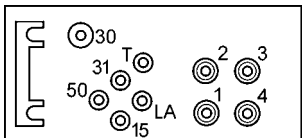

Glow Plug Controllers

N

160705

Replacing 012 545 8832
Servicing Mercedes
12 V.
10 terminals

N