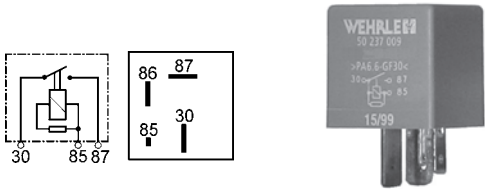

Glow Plug Controllers

160459

Replacing 357 911 253A.
Servicing VW.
12 V. 4 terminals.
UWD type.

160460

Replacing 357 911 253.
Servicing VW.
12 V. 4 terminals
For engines w/ electronic diesel control (EDC).