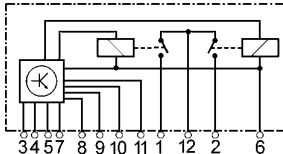

1=87(plug 1+2) 2=87b(plug 3+4) 3=ALFB 4=PC 5=T/NTC
6=86/15 7=50 8=Controllamp 9=EVKSB 10=85/31 11=Clim 12=30

160439

Replacing 7700 863 626, 7700 102 036.

Servicing Renault.

12 V.

Post heating type.

12 terminals.