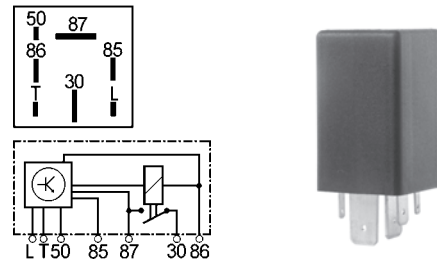

160420

Replacing 0250 201 933, 0333 402 512, 171911261A.
Servicing Audi, Seat, VW.
12 V.
Post heating type.
7 terminals.