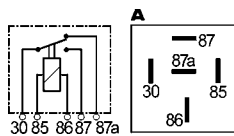

160317 A

24 V. 10/22 Amp. 5 terminals.