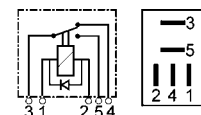

160365 A

12 V. 10/20 Amp. 5 terminals. W/o bracket.

WEHRLE

160368 A

24 V. 4/10 Amp. 5 terminals. W/o bracket.

WEHRLE

160366 A

12 V. 15/25 Amp. 5 terminals. W/ diode. W/o bracket.