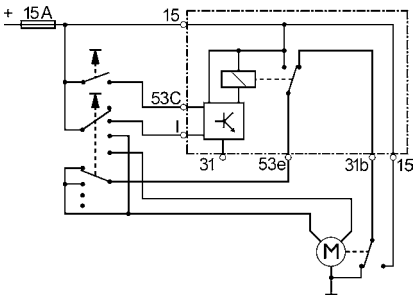

Time Delay Relays

WEHRLE

160297

Replacing 60 201 001, Opel 1238 550, GM 90 069 864, Siemens 5WK 1636, -1640.
12 V. 6 terminals.
For windshield wiper and washer.
Also for universal use.
Delay on: 3.5 sec.

HAGARES