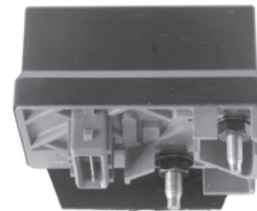

1=85/31 2=T/NTC 3=86/15 4=50 5=Controllamp

160453

Replacing 5981.31.

Servicing Citroen, Peugeot.

12 V.

Post heating type.

7 terminals.