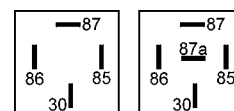

Klein   Wechsler

B
Für Audi, British Leyland, Citroën, DB-LKW, KHD, MAN, Massey Ferguson, Peugeot, Saab, Talbot, Volvo, VW.