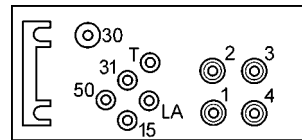

160446

Replacing 008 545 0032.

Servicing Mercedes.

12 V.

Post heating type.

10 terminals.

Applications List page 49
Cross Reference List page 71