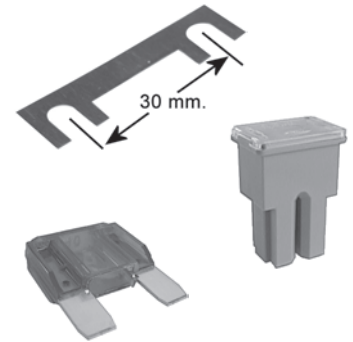

Special Fuses

804032

	Type	Amp.	Qty.
191152	Pink	30	5
191153	Green	40	5
191154	Yellow	60	5
191155	Pink	30	5
191156	Yellow	60	5
191157	Black	80	5
191184	Strip	30	10
191185	Strip	40	10
191186	Strip	50	10
191187	Strip	60	10
191188	Strip	80	10
191189	Strip	100	10
191249	Yellow	20	5
191250	Green	30	5

	Type	Amp.	Qty.
191251	Orange	40	5
191252	Red	50	5
191253	Blue	60	5
191254	Beige	70	5
191255	Natural	80	5
191256	Violet	100	5