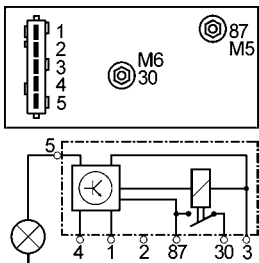

Glow Plug Controllers

160430

Replacing 0333 402 525.
Servicing Leyland, Rover
12 V.
Post heating type.
6 terminals.

1=85/31 2=S 3=86/15 4=50 5=Controllamp

160432

Replacing 0281 003 005, 598119, 961416778.
Servicing Fiat, Peugeot.
12 V.
Post heating type.
7 terminals.