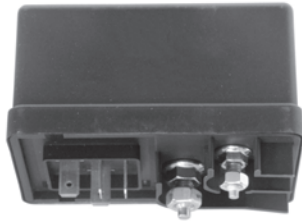

Glow Plug Controllers

160430

Replacing 0333 402 525.
Servicing Leyland, Rover
12 V.
Post heating type.
6 terminals.