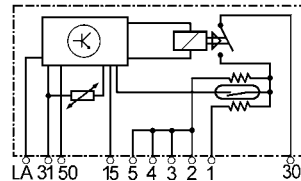

160455

Replacing 003 545 1032.
Servicing Mercedes.
12 V.
10 terminals.