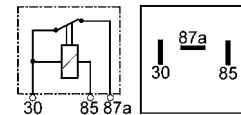

Switch-off Relays

WEHRLE

160404

12 V. max. 2x21 Watt. 3 terminals.
To switch off automatically one or two rear fog light lamps, if trailer or caravan is being connected to the towing vehicle.