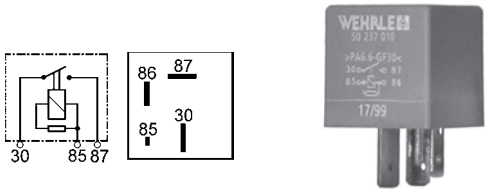

Glow Plug Controllers

160459

Replacing 357 911 253A.
Servicing VW.
12 V. 4 terminals.
UWD type.

160460

Replacing 357 911 253.
Servicing VW.
12 V. 4 terminals
For engines w/ electronic diesel control (EDC).