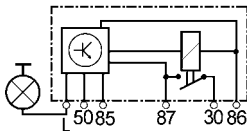

160427

Replacing 5946920, 061830058020.

Servicing Fiat, Seat.

12 V.

Post heating type.

6 terminals.