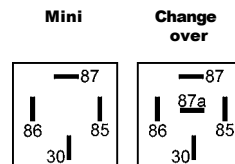

B
Servicing Audi, British Leyland, Citroën, DB-LKW, KHD, MAN, Massey Ferguson, Peugeot, Saab, Talbot, Volvo, VW.