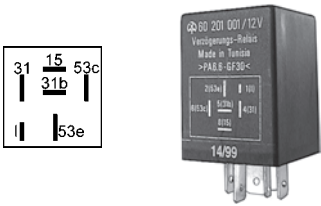

Time Delay Relays

WEHRLE

160297

Replacing 60 201 001, Opel 1238 550, GM 90 069 864, Siemens 5WK 1636, -1640.
12 V. 6 terminals.
For windshield wiper and washer.
Also for universal use.
Delay on: 3.5 sec.

HAGARES