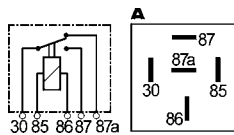

160316 A

12 V. 15/40 Amp. 5 terminals.