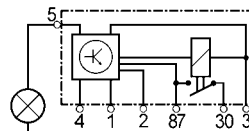

1=85/31 2=T/NTC 3=86/15 4=50 5=Controllamp

160453

Replacing 5981.31.

Servicing Citroen, Peugeot.

12 V.

Post heating type.

7 terminals.