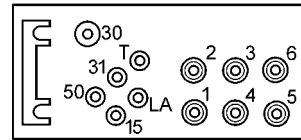

10 terminals.

Applications List page 49
Cross Reference List page 71

Glow Plug Controller- and Terminal Designations page 26 - 29

Glow Plug Controllers

160447

Replacing 007 545 9932.
 Servicing Mercedes.
 12 V.
 11 terminals.