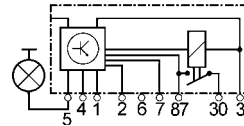

1=85/31 2=T/NTC 3=86/15 4=50 5=Controllamp 6=n.c. 7=S

160436

Replacing 0281 003 009, 5981121.

Servicing Citroen, Rover.

12 V.

Post heating type.

9 terminals.