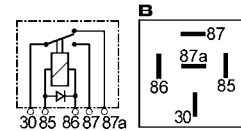

160308 A

12 V. 15/40 Amp. 5 terminals.
W/o bracket.

NAGARES

160337 A

24 V. 10/22 Amp. 5 terminals.
W/o bracket.

WEHRLE

160270 A

12 V. 20/30 Amp. 5 terminals.
W/ diode.