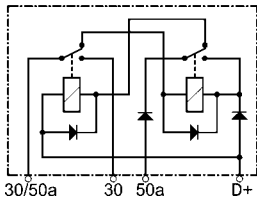

Start Repeat Locking Relays

WEHRLE

160472

24 V. 4 terminals.