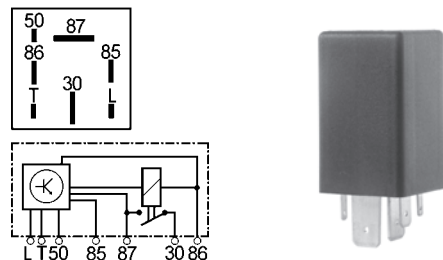

160417

Replacing 5000 409614.
Servicing Renault.
 12 V.
 6 terminals.

160420

Replacing 0250 201 933, 0333 402 512, 171911261A.
Servicing Audi, Seat, VW.
 12 V.
 Post heating type.
 7 terminals.

160418

Replacing 6132248.
Servicing Ford.
 12 V.
 Post heating type.
 6 terminals.