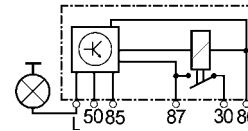

Glow Plug Controllers

160426

Replacing 46428175, 59737540, 75896560, 76647630.

Servicing Fiat.

12 V.

Post heating type.

6 terminals.

160428