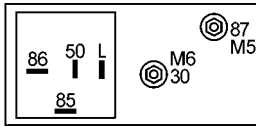

Glow Plug Controller- and Terminal Designations page 26 - 29

Glow Plug Controllers

160426

Replacing 46428175, 59737540, 75896560, 76647630.

Servicing Fiat.

12 V.

Post heating type.

6 terminals.