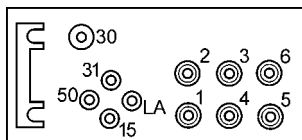

160445

Replacing 007 545 9832.

Servicing Mercedes.

12 V.

Post heating type.

10 terminals.

160444

Replacing 005 452 4532, 003 545 2532.