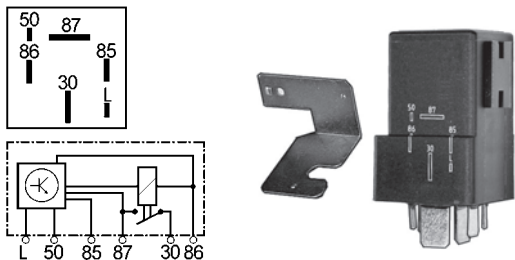

160418

Replacing 6132248.
Servicing Ford.
12 V.
Post heating type.
6 terminals.