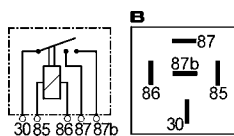

160169 A

24 V. 2 x 10 Amp. 5 terminals.