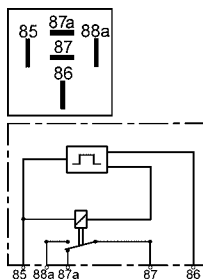

160467

Replacing Mercedes 000 821 3347, Stribel 89 8270.
24 V. 5 terminals.
For AC-Compressor, bus doors and time delayed motors.
Delay on: 2.5 sec.

WEHRLE

160501

24 V. 5 terminals.
For AC-Compressor, bus doors and time delayed motors.
Delay on: 3 sec.

WEHRLE