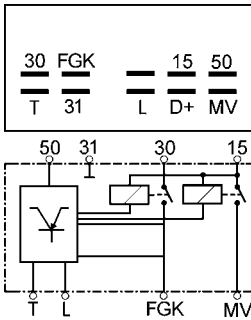

Glow Plug Controller* and Terminal Designations page 26 - 29

Glow Plug Controllers

160462

Replacing 98 411 034, 99 484 736.

Servicing Iveco.

12 V.

9 terminals.

For flame start system.