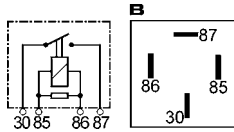

Terminal Designations
page 6 - 9

Mini Relays

High Performance

WEHRLE

160468 A
12 V. 70 Amp. 4 terminals.
W/ two 6.3 mm. and two 9.5 mm. terminals (terminals 30 and 87).
W/o bracket, w/ resistor.