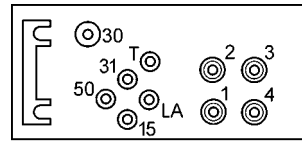

Glow Plug Controllers

160449

Replacing 0281 003 096, 025 545 5432.

Servicing Mercedes.

12 V. Post heating type.

Exchange Cargo 160441 and 160443 in connection with change to post heating glow plug.

10 terminals.