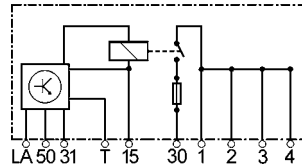

Glow Plug Controllers

160449

Replacing 0281 003 096, 025 545 5432.

Servicing Mercedes.

12 V. Post heating type.

Exchange Cargo 160441 and 160443 in connection with change to post heating glow plug.

10 terminals.