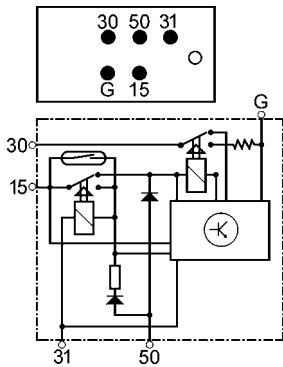

Glow Plug Controllers

160456

Replacing 001 545 1832.
Servicing Mercedes.
 12 V.
 5 terminals.

160457

Replacing 1 285 085.
Servicing BMW.
 12 V.
 13 terminals.

1=85/31 2=T/NTC 3=86/15 4=50 5=Controllamp
 M6=30 S1=87 S2=87a