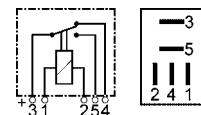

160368 A

24 V. 4/10 Amp. 5 terminals. W/o bracket.

WEHRLE