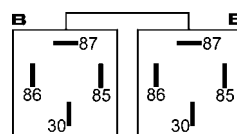

160268 A

24 V. 2 x 20 Amp. 2 x 4 terminals.