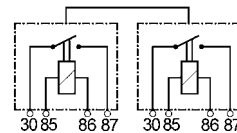

Twin Relays

WEHRLE

160267

12 V. 2 x 30 Amp. 2 x 4 terminals.

NAGARES