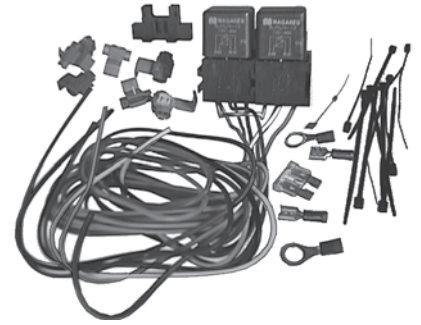

Light Delay Units

160471

Holds the interior light on for 15 sec. 12V.

Voltage Reducer

160627

Set w/ 2 resistors.
Reduces the voltage with 0.75 V.
Secures the lifetime of the headlight bulbs in cars with high voltage.

Automatic Daytime Running Lights

Complete w/ relays, wires and connecting material. Fitting instruction included.

Servicing Most Eur. and Jap. vehicles.

160274

12 V.

160275

As Cargo 160274, but 24 V.

160278