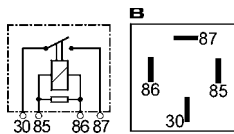

Cross Reference List page 71

Terminal Designations
page 6 - 9

Mini Relays

High Performance

WEHRLE

160468 A
12 V. 70 Amp. 4 terminals.
W/ two 6.3 mm. and two 9.5 mm. terminals (terminals 30 and 87).
W/o bracket, w/ resistor.