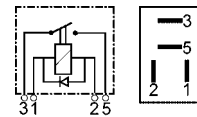

NAGARES

160478
24 V. 60 Amp. continued.
80 Amp. for 15 sec. 4 terminals.
(2 screw, 2 flat plug).

Micro Relays

WEHRLE

160363 A
12 V. 25 Amp. 4 terminals.
W/o bracket.

WEHRLE

160364 A
12 V. 25 Amp. 4 terminals.
W/ diode.
W/o bracket.