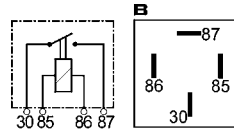

NAGARES

160282 A
As Cargo 160311, but w/o bracket.
12 V. 40 Amp. 4 terminals.