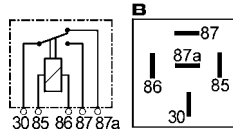

160216 A

24 V. 10/20 Amp. 5 terminals.

NAGARES