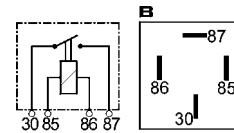

WEHRLE

160080 A
12 V. 30 Amp. 4 terminals.

WEHRLE

160082 A
24 V. 20 Amp. 4 terminals.

WEHRLE

160307 A Std pkg 10
As Cargo 160082, but w/o bracket.
24 V. 20 Amp. 4 terminals.

NAGARES

160311 A
12 V. 40 Amp. 4 terminals.