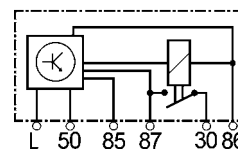

160469

Replacing 93BB 6M092AA, BA.
Servicing Ford
12 V.
6 terminals.

Applications List page 49
Cross Reference List page 71