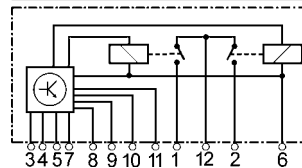

1=87(plug 1+2) 2=87b(plug 3+4) 3=S2 4=PC 5=CTN
6=86/15 7=50 8=Controllamp 9=S1 10=85/31 11=Clim 12=30

160440

Replacing 7700869 319.

Servicing Renault.

12 V.

Post heating type.

12 terminals.