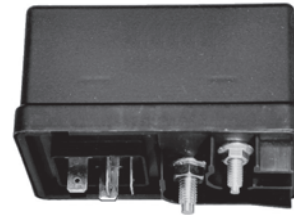

160421

Replacing 0281 003 099, 191911261A.
Servicing Audi, VW.
 12 V.
 Post heating type.
 7 terminals.

Glow Plug Controllers

160422

Replacing 321 191 261C.

Servicing VW.

12 V.

7 terminals.