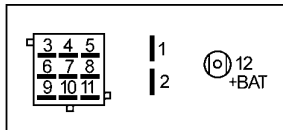

1=87(plug 1+2) 2=87b(plug 3+4) 3=ALFB 4=PC 5=T/NTC
6=86/15 7=50 8=Controllamp 9=EVKSB 10=85/31 11=Clim 12=30

160439

Replacing 7700 863 626, 7700 102 036.

Servicing Renault.

12 V.

Post heating type.

12 terminals.