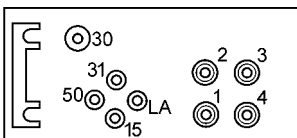

160442

As Cargo 160441, but w/ fixing on opposite side.