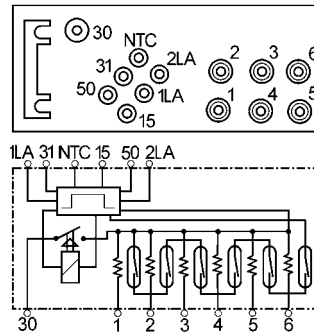

160457

Replacing 1 285 085.
Servicing BMW.
12 V.
13 terminals.