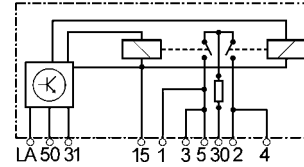

160450

As Cargo 160443, but w/ fixing on opposite side.