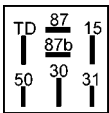

160353

Replacing 0280 230 009.
Servicing Citroen, Fiat, Peugeot, Seat.
12 V. 7 terminals.