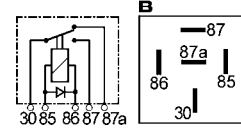

160271 A

24 V. 10/20 Amp. 5 terminals.
W/ diode.

WEHRLE