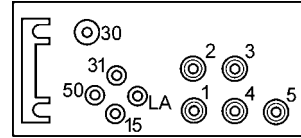

Servicing Renault.

12 V.

12 terminals.

Glow Plug Controller- and Terminal Designations page 26 - 59

Glow Plug Controllers

160441

Replacing 0333 402 505, 0333 402 506, 002 545 0532.
Servicing Mercedes.
 12 V.
 9 terminals.