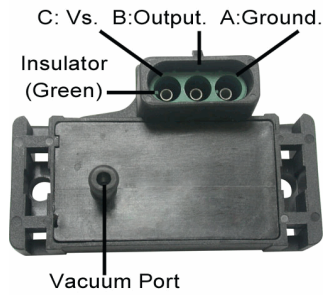

Replaces

GM :
17112715

Used On

GM

GM Light Trucks	1992-1995
Oldsmobile	1992-1995

MS-D61

Replaces

GM :
16254719