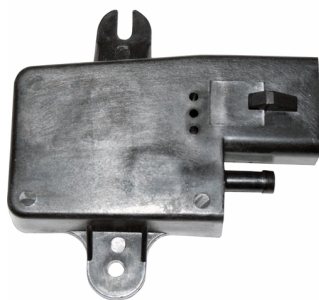

MS-F01

Replaces

FORD :
E6EF-9F479A2A

Used On

FORD

Transit 1.6	LAC	1985-1992
Transit Autobus 2.0	N6TS	1985-1991
Transit Furgonato 2.0	N6TS	1985-1991