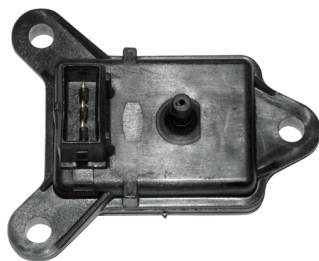

Map Sensor

MS-E01

Replaces

CITROEN :
1920 J7

FIAT :
46531222   500309838   60811067   60814507   9609992380

MAGNETI MARELLI :
215810001604

Used On

CITROEN

XM 2.0i	RDZ(XU10MZ)	1989-1994
XM 2.0i	RFZ(XU10J2)	1989-1994
ZX 1.4	KDZ(TU3M/Z)	1991-1997
ZX 2.0i	XU10J2	1994-1997

FIAT

Palio 1.0i	1.0 Mpi	1996-2000
Palio 1.6	178D2.011	1997-2000
Palio 1.6 16V	178B3.000	1996-
Palio 1.6i	1.6 Mpi	1999-2000
Panda 1100	156C.046	1991-1999
Punto 75 1.2	176A8.000	1993-1999
Siena 1.2	178B5.000	1998-
Strada 1.6i 16v	1.6 Mpi	2002-
Tipo 2.0i 16V	2.0 Mpi	1994-1995
Uno 1.5i	1.5 Spi	1992-1996
Uno_Mille 1.0i(Alchol)	1.0 Mpi	2002-

PEUGEOT

Expert 1.8	L6B(XU7JP)	1996-
Expert Furgonato 1.8	L6B(XU7JP)	1996-