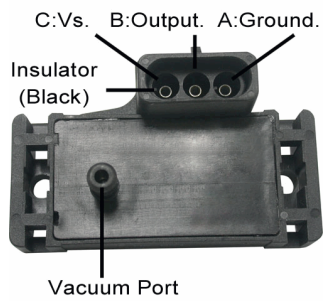

Replaces

GM :
17112715

Used On

GM

GM Light Trucks	1992-1995
Oldsmobile	1992-1995

MS-D61

Replaces

GM :
16254719