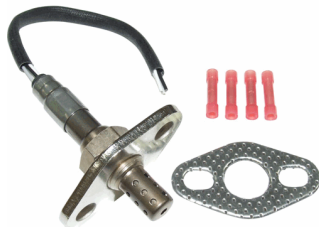

OS-16P

- *Planar type
- *Type: Zr
- *L= 7.87"(200mm)
- *Wire: 4
- *Ohm: 9
- *Isolated Gnd